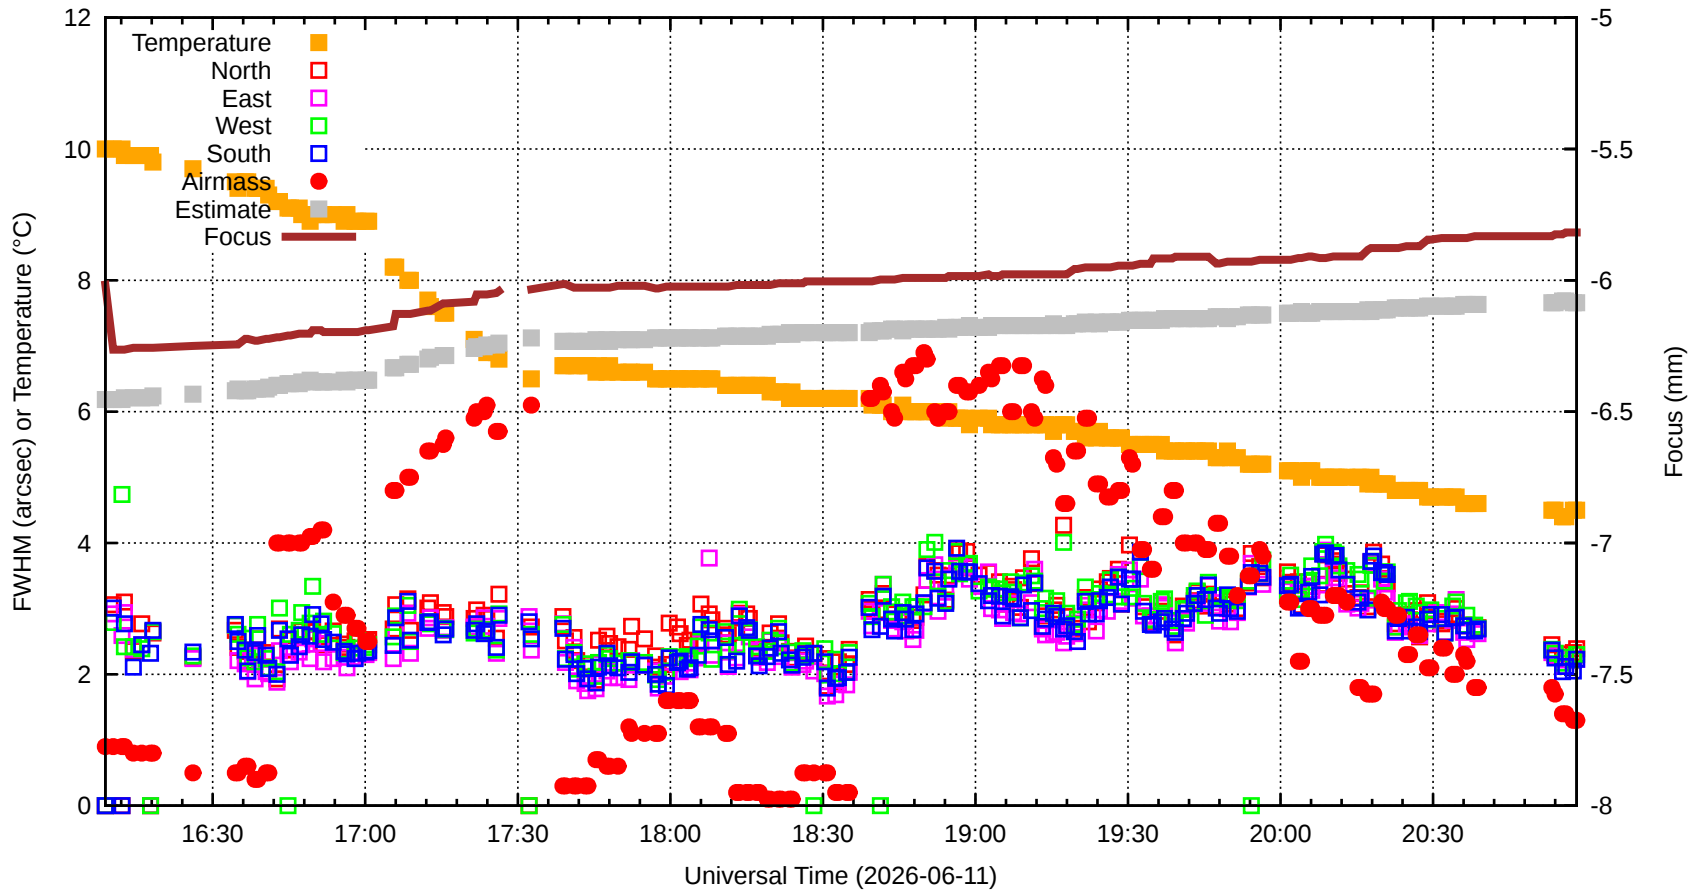

FFT (FWHM-FOCUS-TEMP) Monitoring

EST=-6.085 FOC=-5.818

sdN=1264.9

fwN=0.00

sdE=943.7

20260611T160853.0001.fits

sdW=909.2

SecZ=1.09
Focus=-6.017
TiltEW=-440.2
TiltNS=-2.7