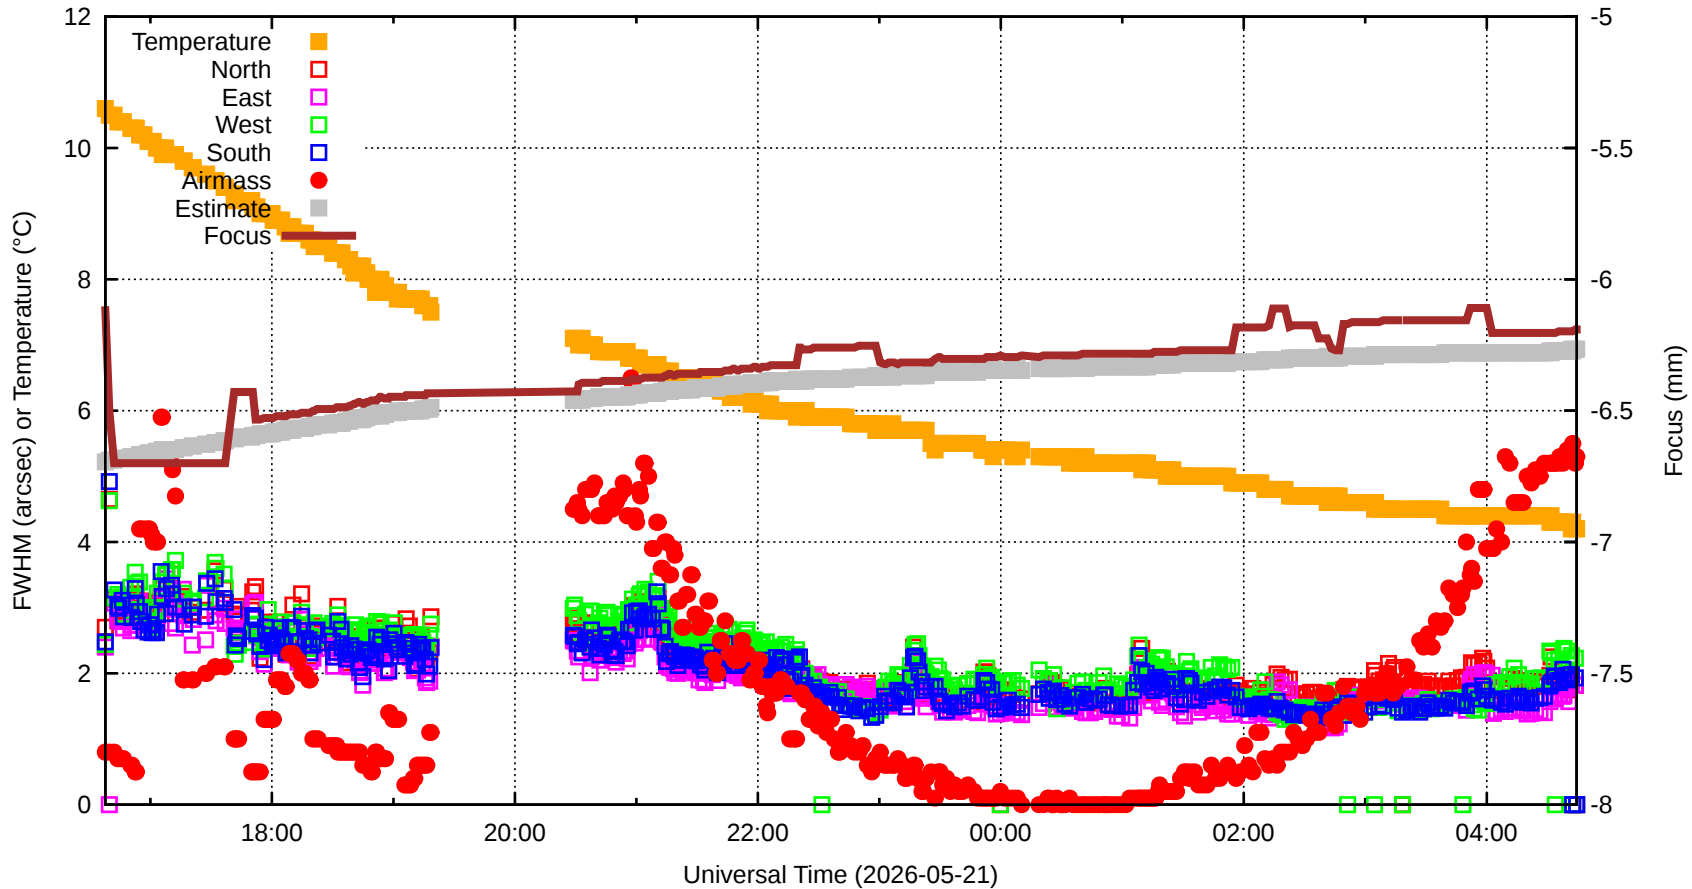

FFT (FWHM-FOCUS-TEMP) Monitoring

EST=-6.266 FOC=-6.191

0 0 0 0 0 0 0 0 0

0 0 0 0 0 0 0 0 0

0 0 0 0 0 0 0 0 0

0 0 0 0 0 0 0 0 0

0 0 0 0 0 0 0 0 0

0 0 0 0 0 0 0 0 0