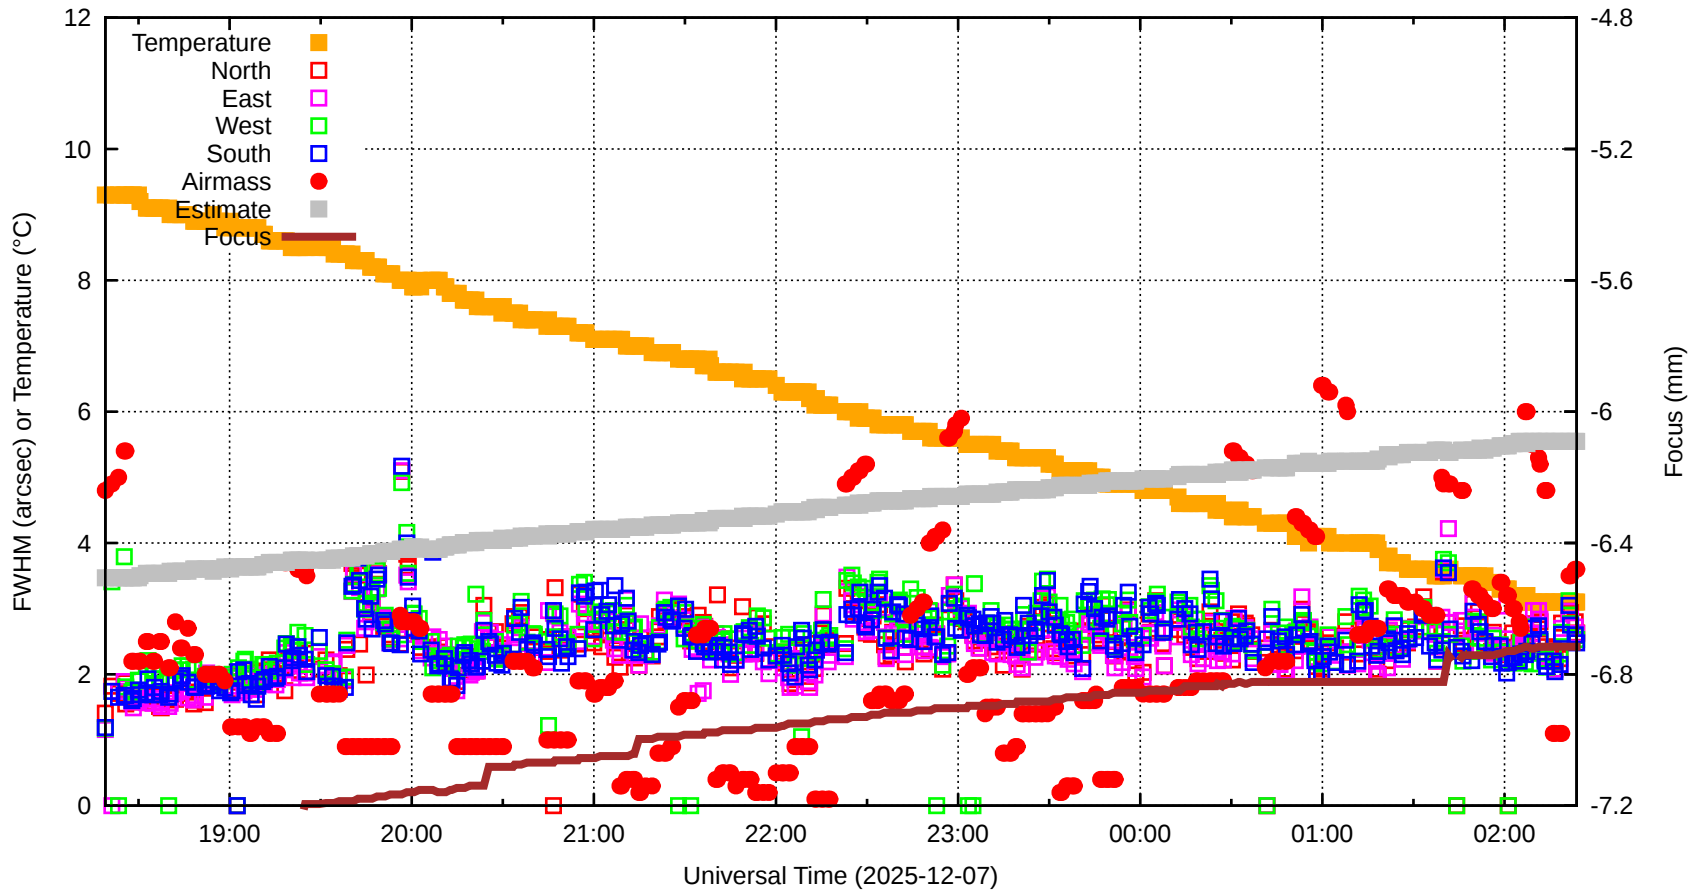

FFT (FWHM-FOCUS-TEMP) Monitoring

EST=-6.091 FOC=-6.716

0

0

0

0

0

0