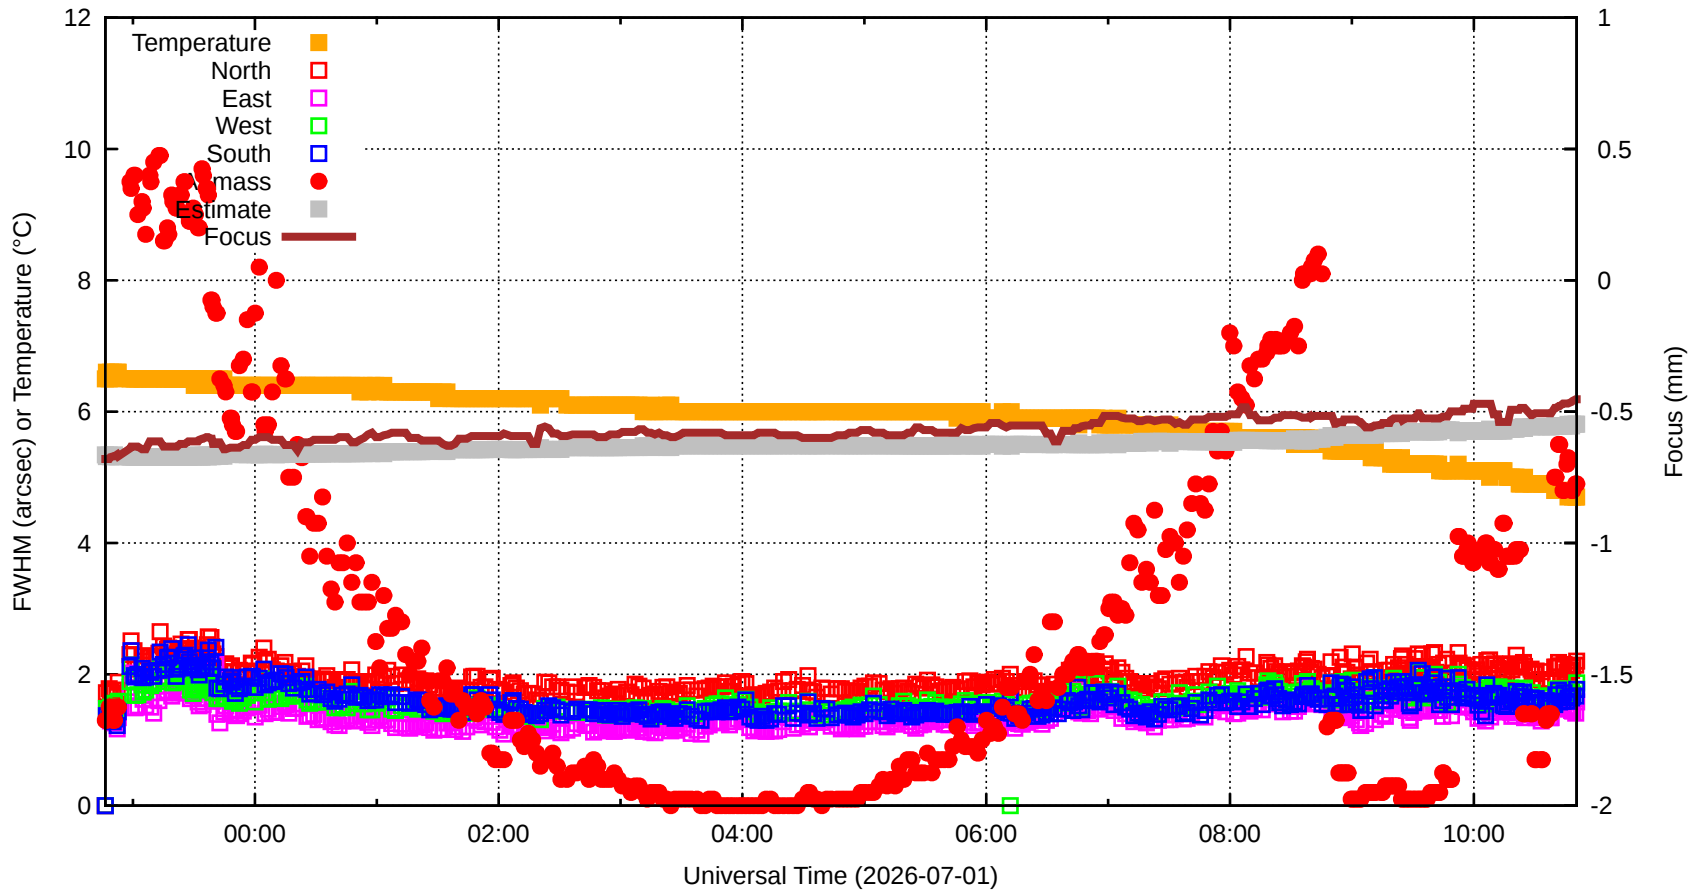

FFT (FWHM-FOCUS-TEMP) Monitoring

EST=-0.543 FOC=-0.453

sdN=0.0

fwN=0.00

sdE=0.0

20260630T224623.0001.fits

sdW=0.0

SecZ=1.13