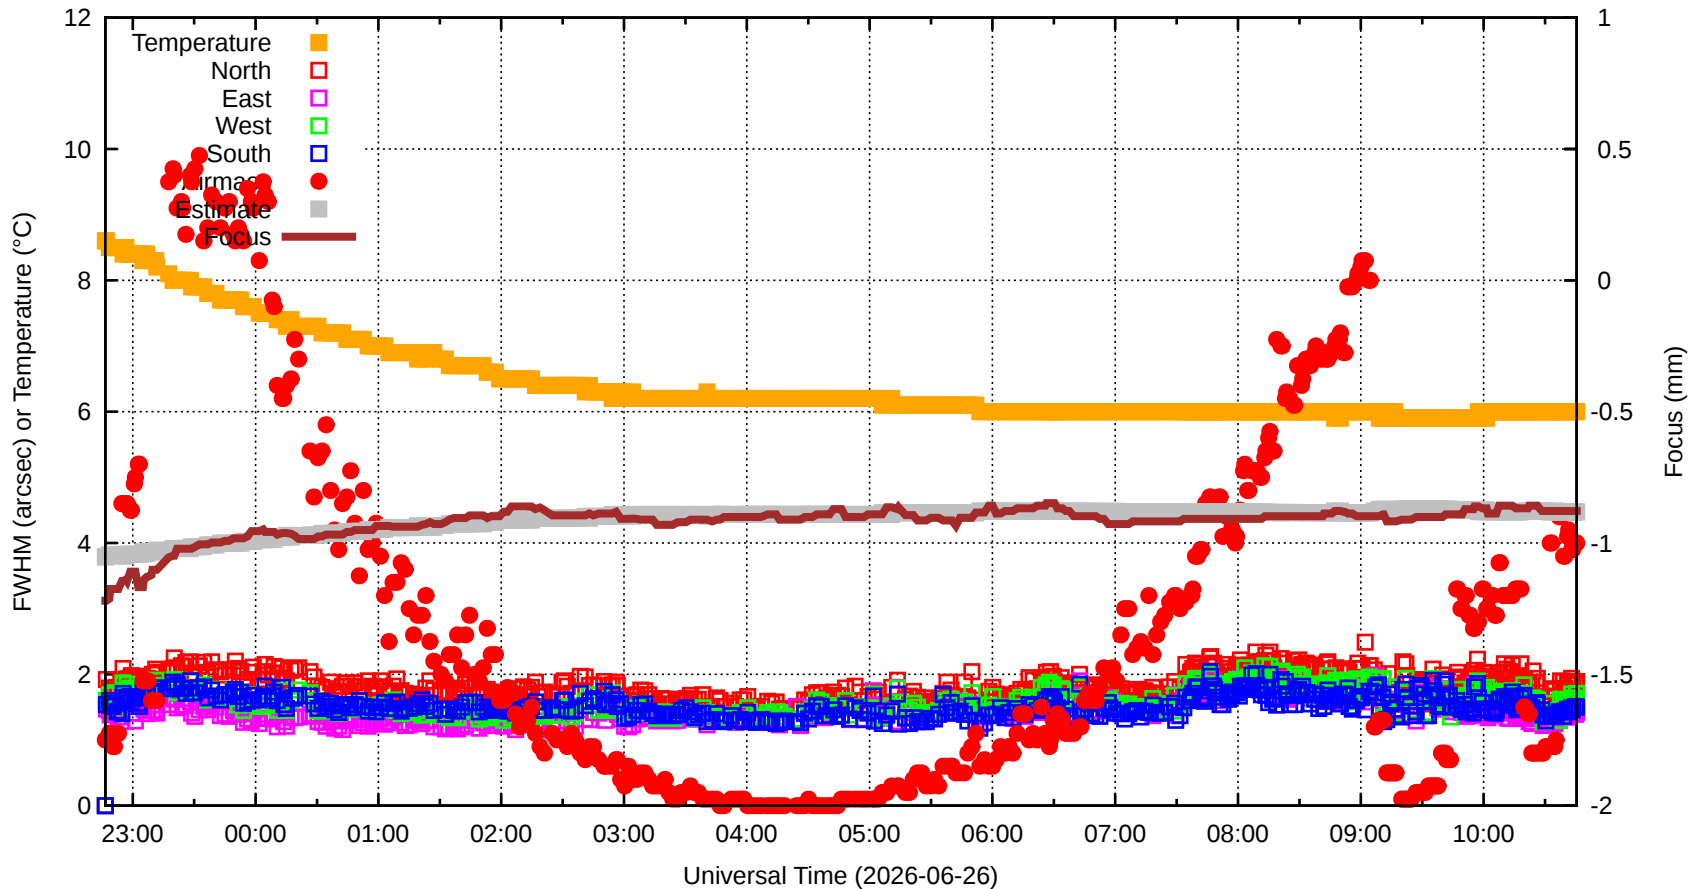

FFT (FWHM-FOCUS-TEMP) Monitoring

EST=-0.878 FOC=-0.878

sdN=0.0

fwN=0.00

sdE=0.0

20260625T224635.0001.fits

sdW=0.0

SecZ=1.10