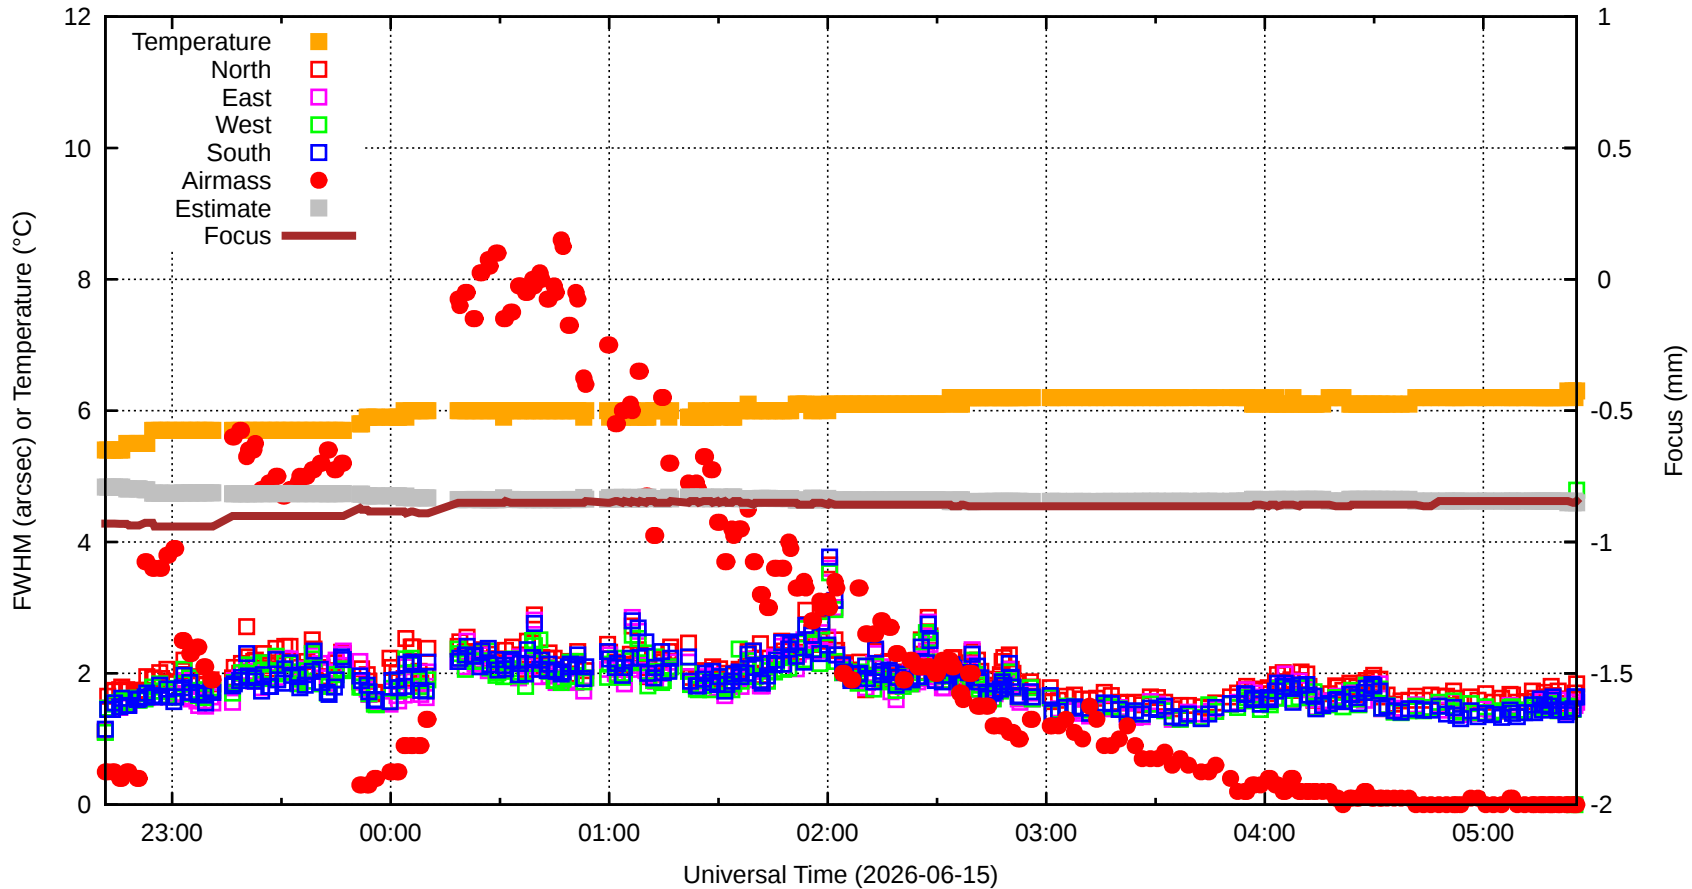

FFT (FWHM-FOCUS-TEMP) Monitoring

EST=-0.851 FOC=-0.844

0

0

0

0

0

0