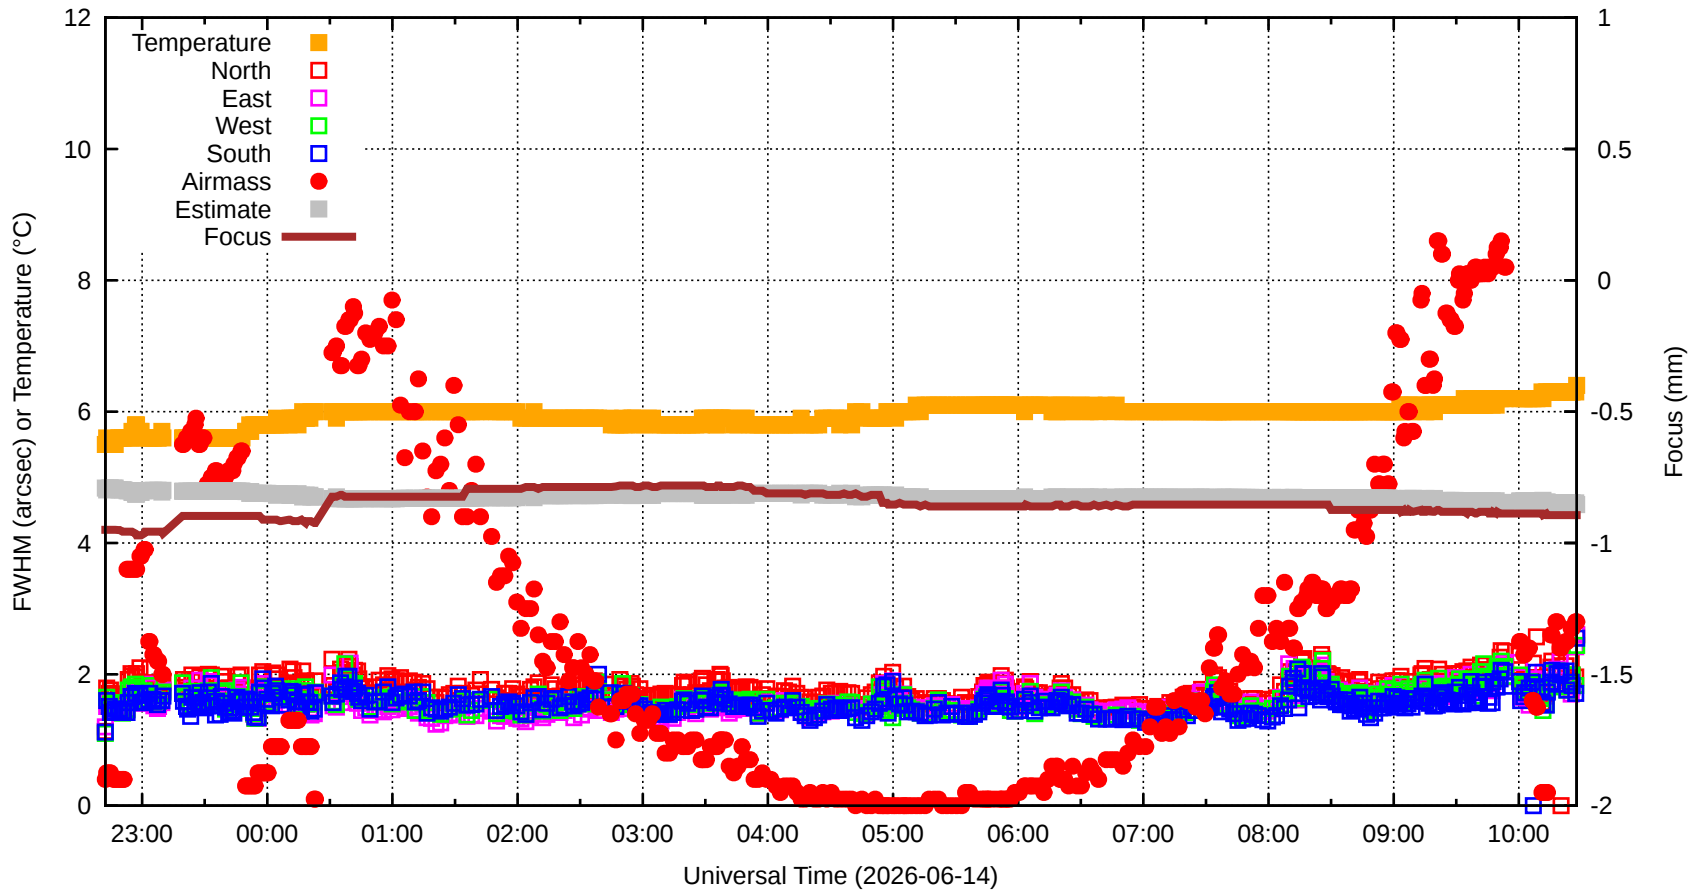

# FFT (FWHM-FOCUS-TEMP) Monitoring

EST=-0.851 FOC=-0.894

0 0 0 0 0 0 0 0 0

0

0

0

0

0