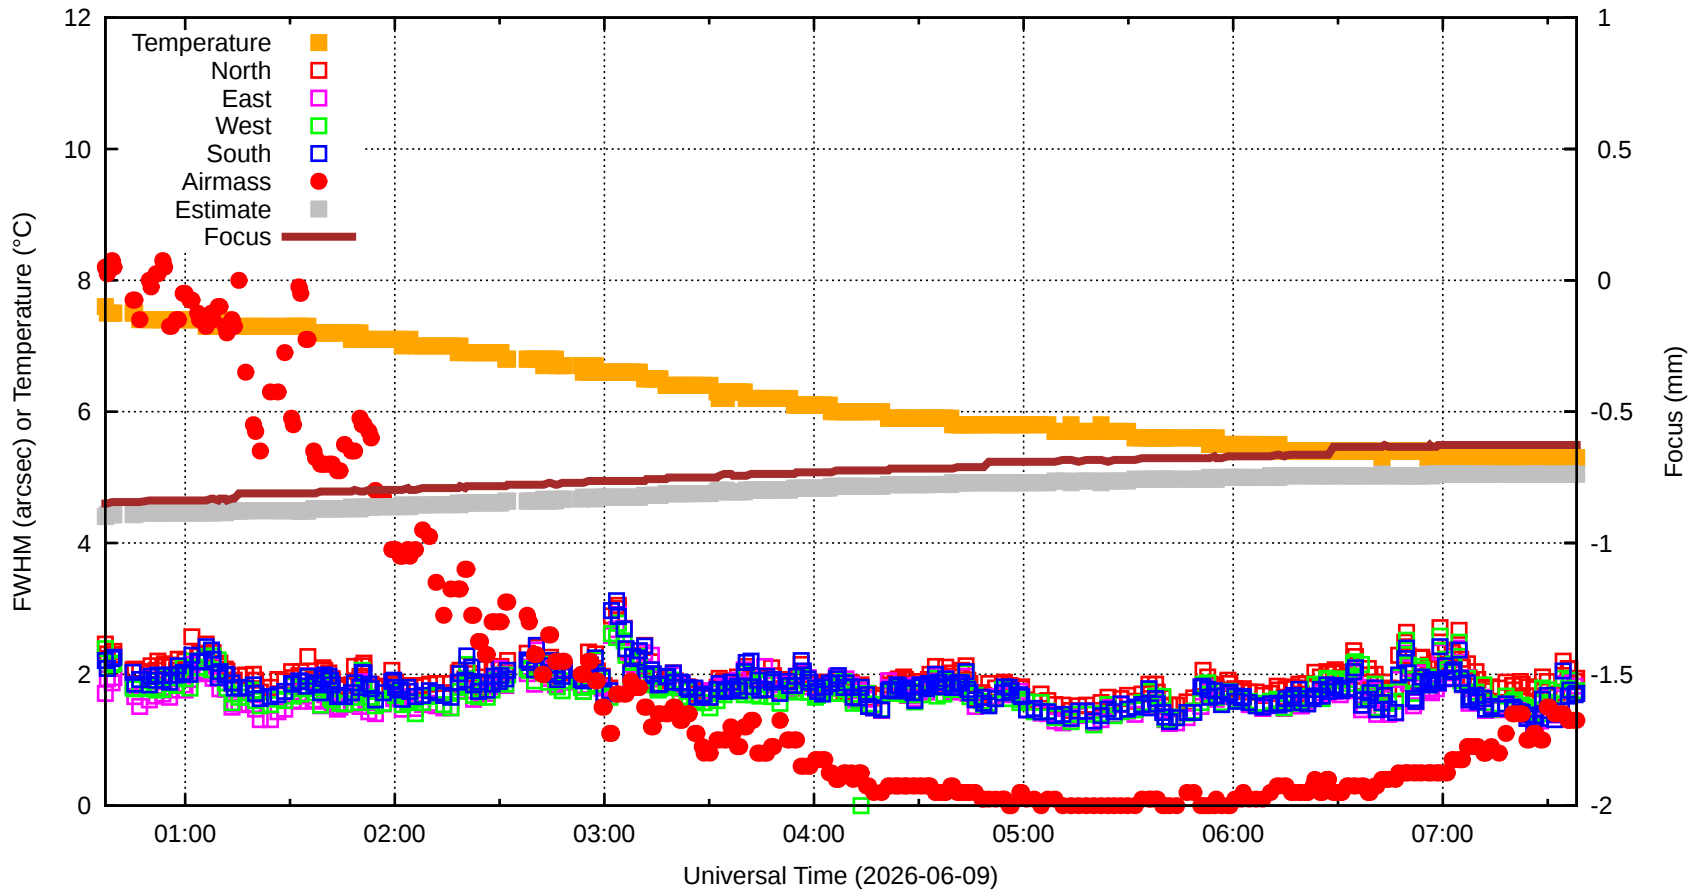

FFT (FWHM-FOCUS-TEMP) Monitoring

EST=-0.737 FOC=-0.627

0 0 0 0 0 0 0 0 0

0 0 0 0 0 0 0 0 0 0

0 0 0 0 0 0 0 0 0

0 0 0 0 0 0 0 0 0

0 0 0 0 0 0 0 0 0

0 0 0 0 0 0 0 0 0