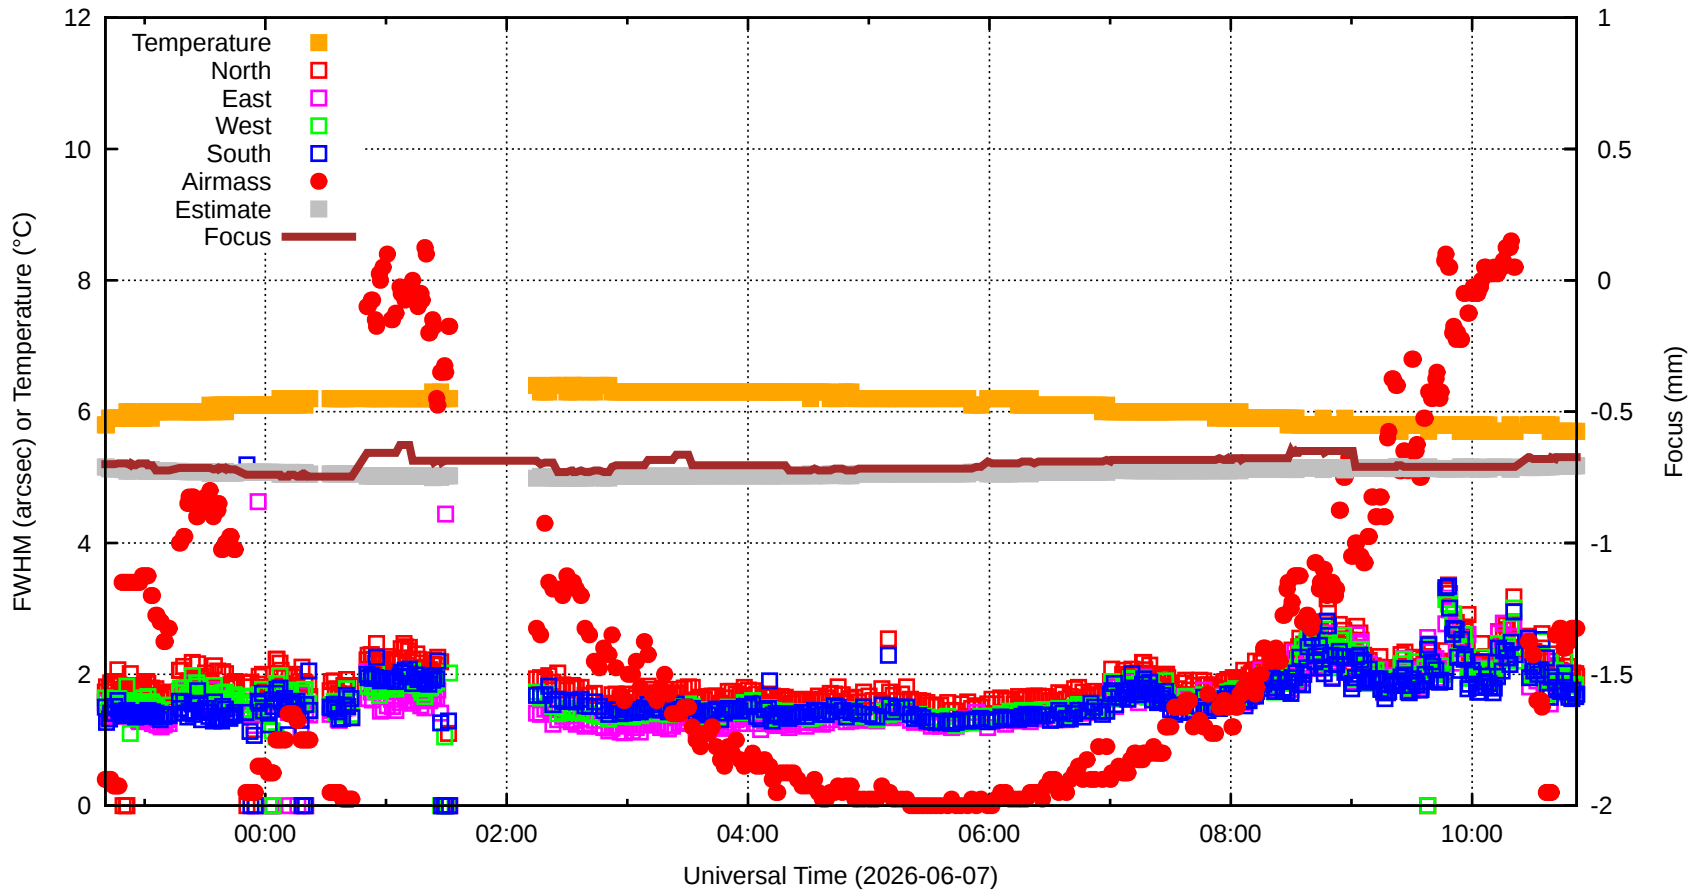

FFT (FWHM-FOCUS-TEMP) Monitoring

EST=-0.704 FOC=-0.673

0

0

0

0

0

0