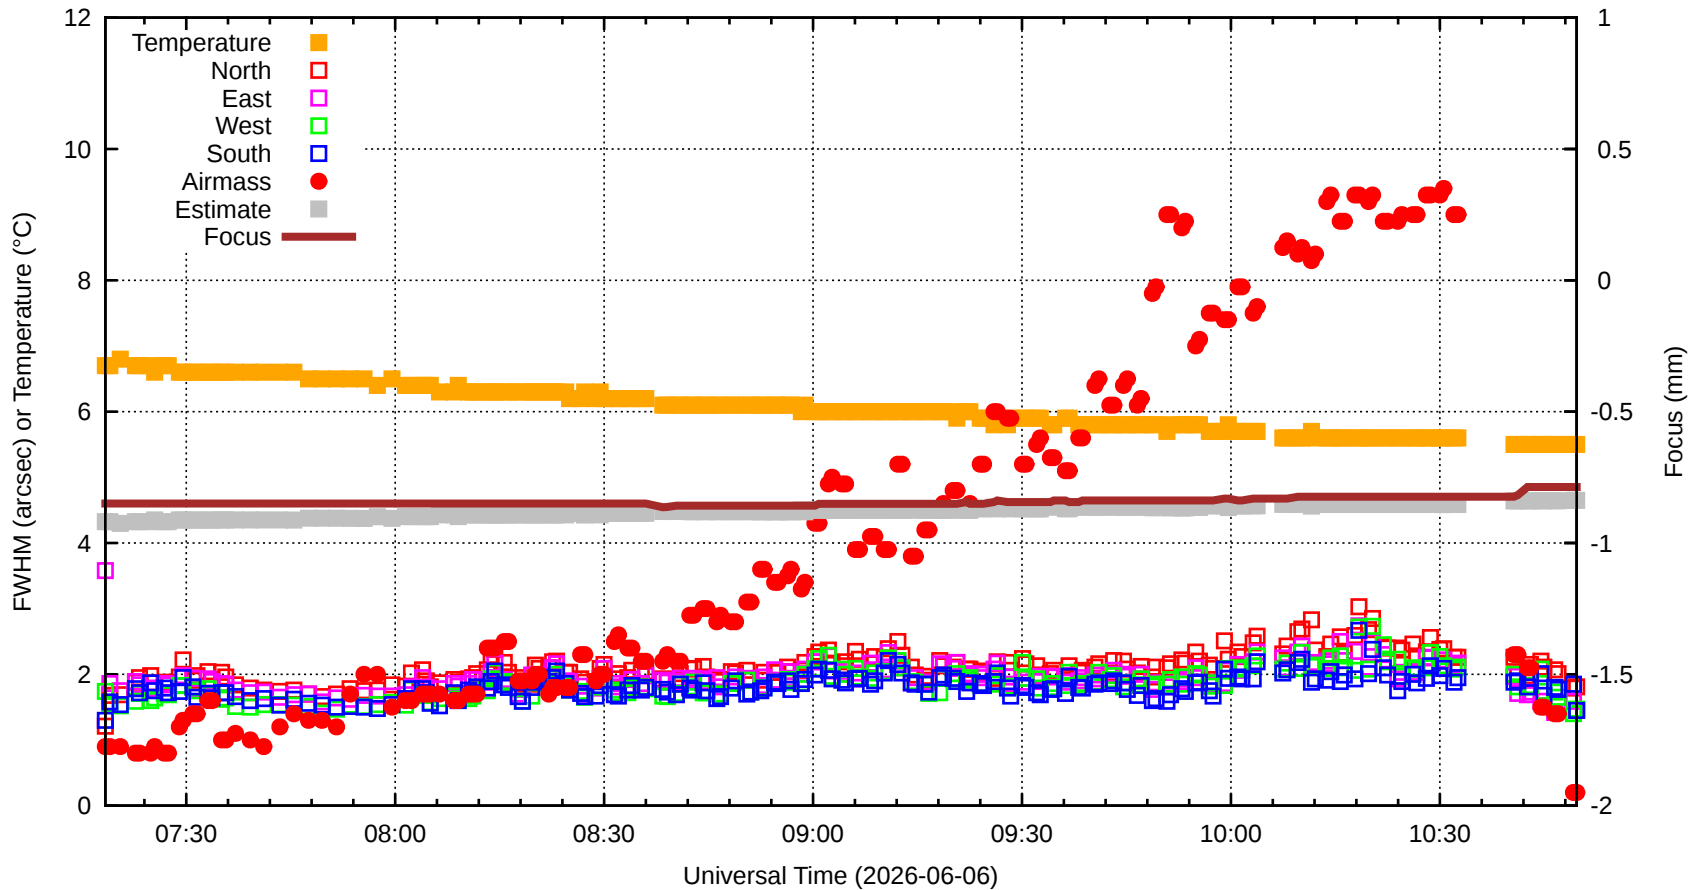

# FFT (FWHM-FOCUS-TEMP) Monitoring

EST=-0.838 FOC=-0.787

0 0 0 0 0 0 0 0 0

0 0 0 0 0 0 0 0 0

0 0 0 0 0 0 0 0 0

0 0 0 0 0 0 0 0 0

0 0 0 0 0 0 0 0 0

0 0 0 0 0 0 0 0 0