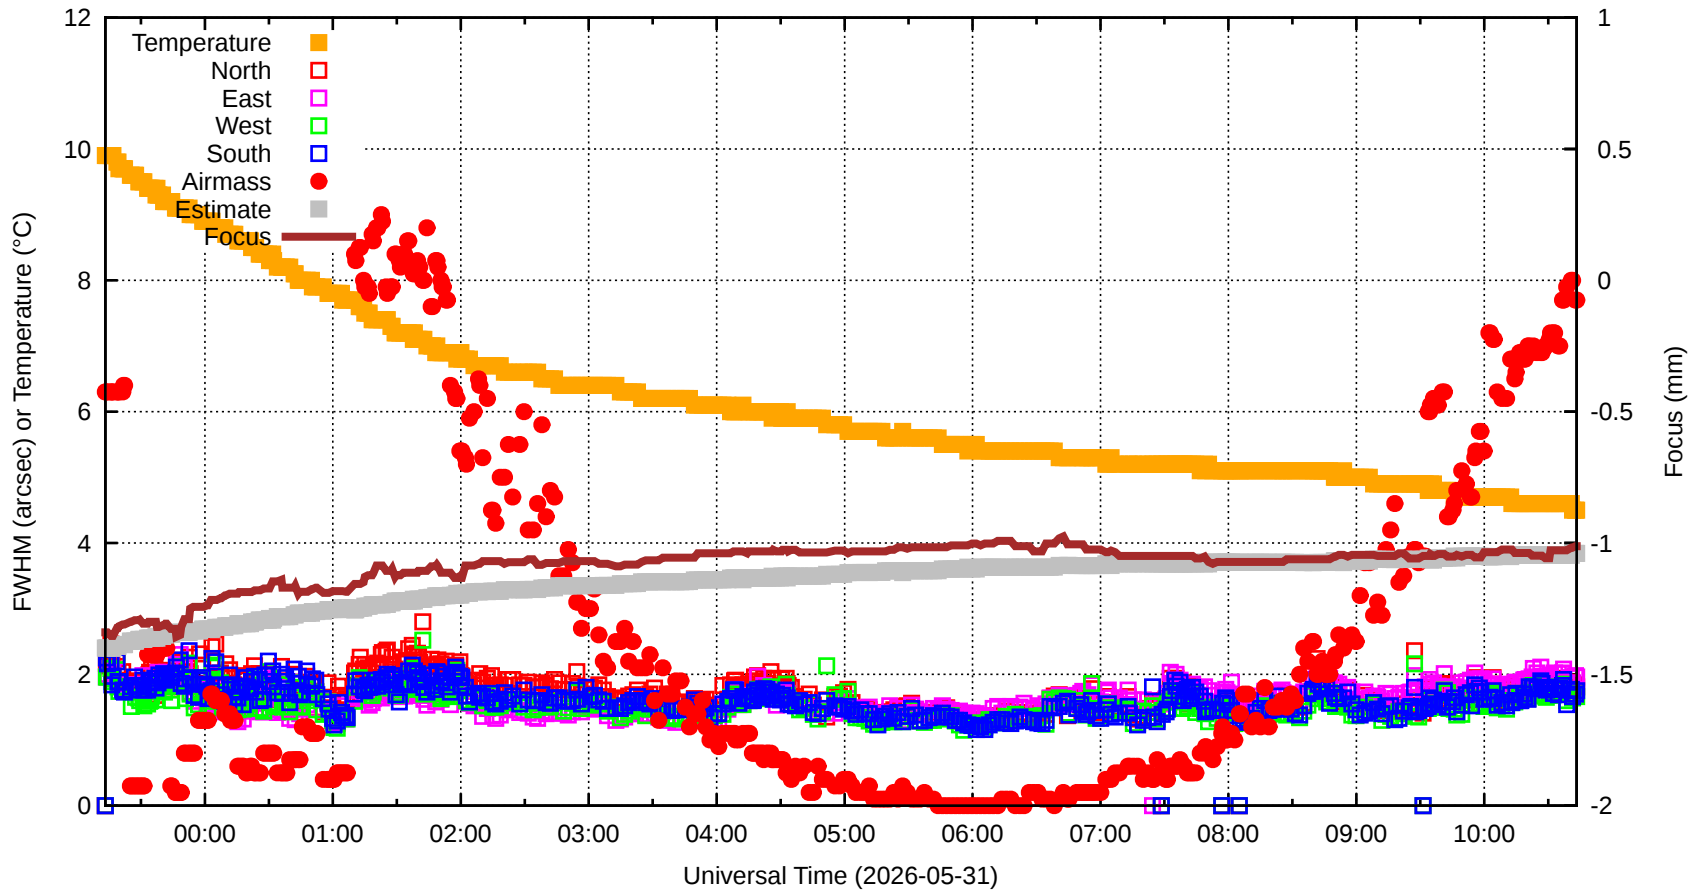

FFT (FWHM-FOCUS-TEMP) Monitoring

EST=-1.032 FOC=-1.012

sdN=0.0

fwN=0.00

sdE=0.0

20260530T231318.0001.fits

sdW=0.0

SecZ=1.63