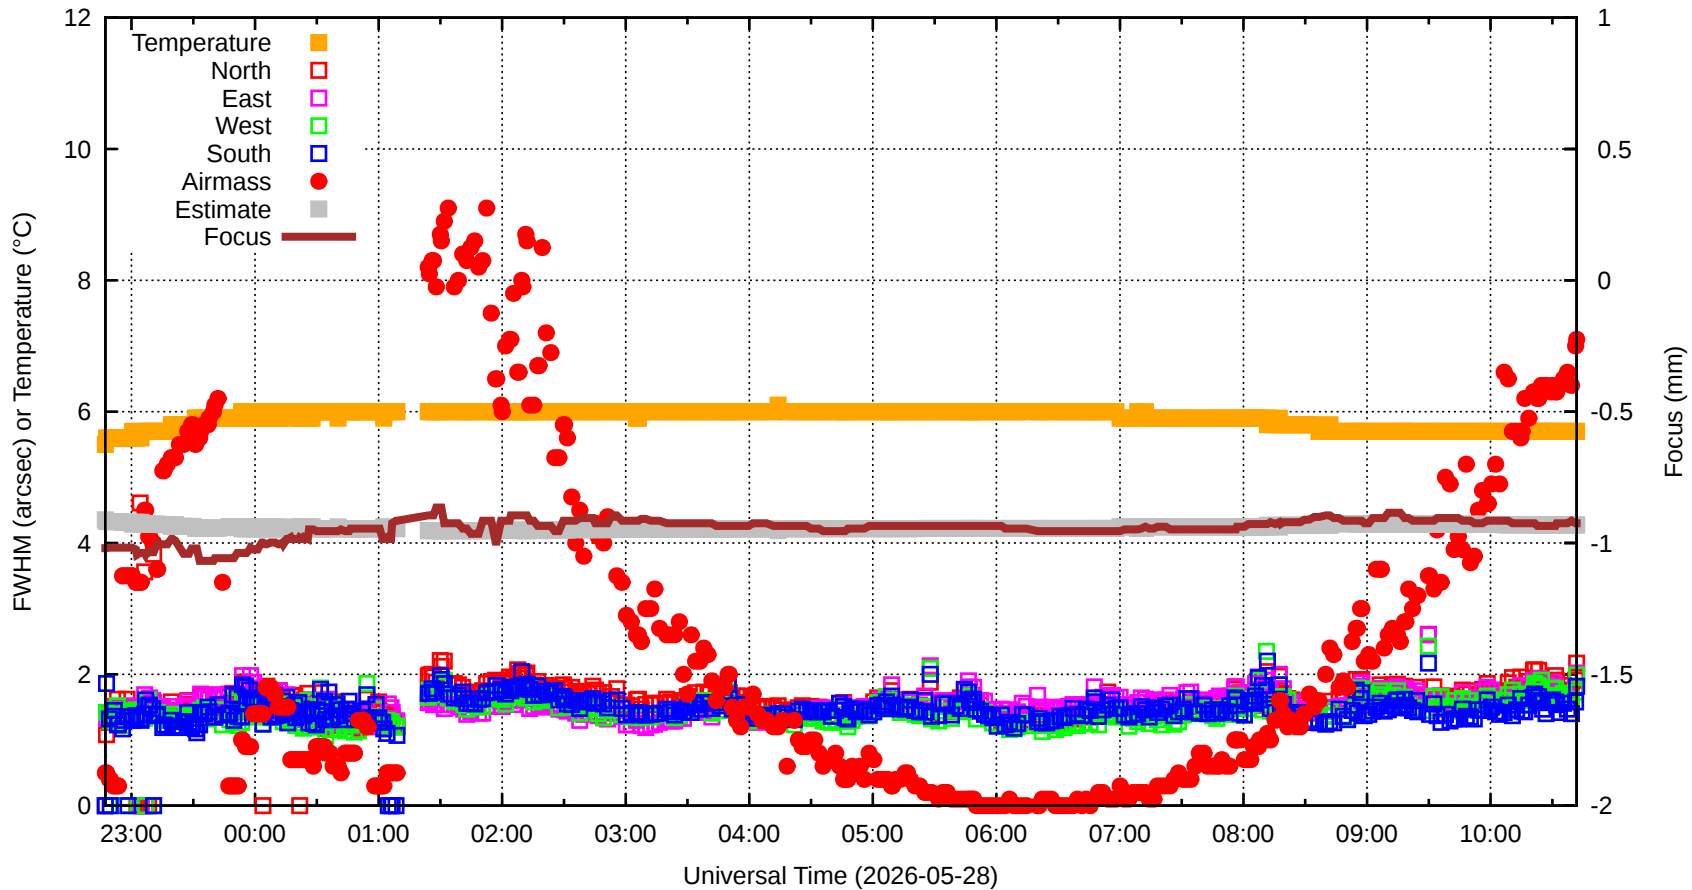

# FFT (FWHM-FOCUS-TEMP) Monitoring

EST=-0.925 FOC=-0.925

sdN=0.0

fwN=0.00

sdE=0.0

20260527T224717.0001.fits

sdW=0.0

SecZ=1.05