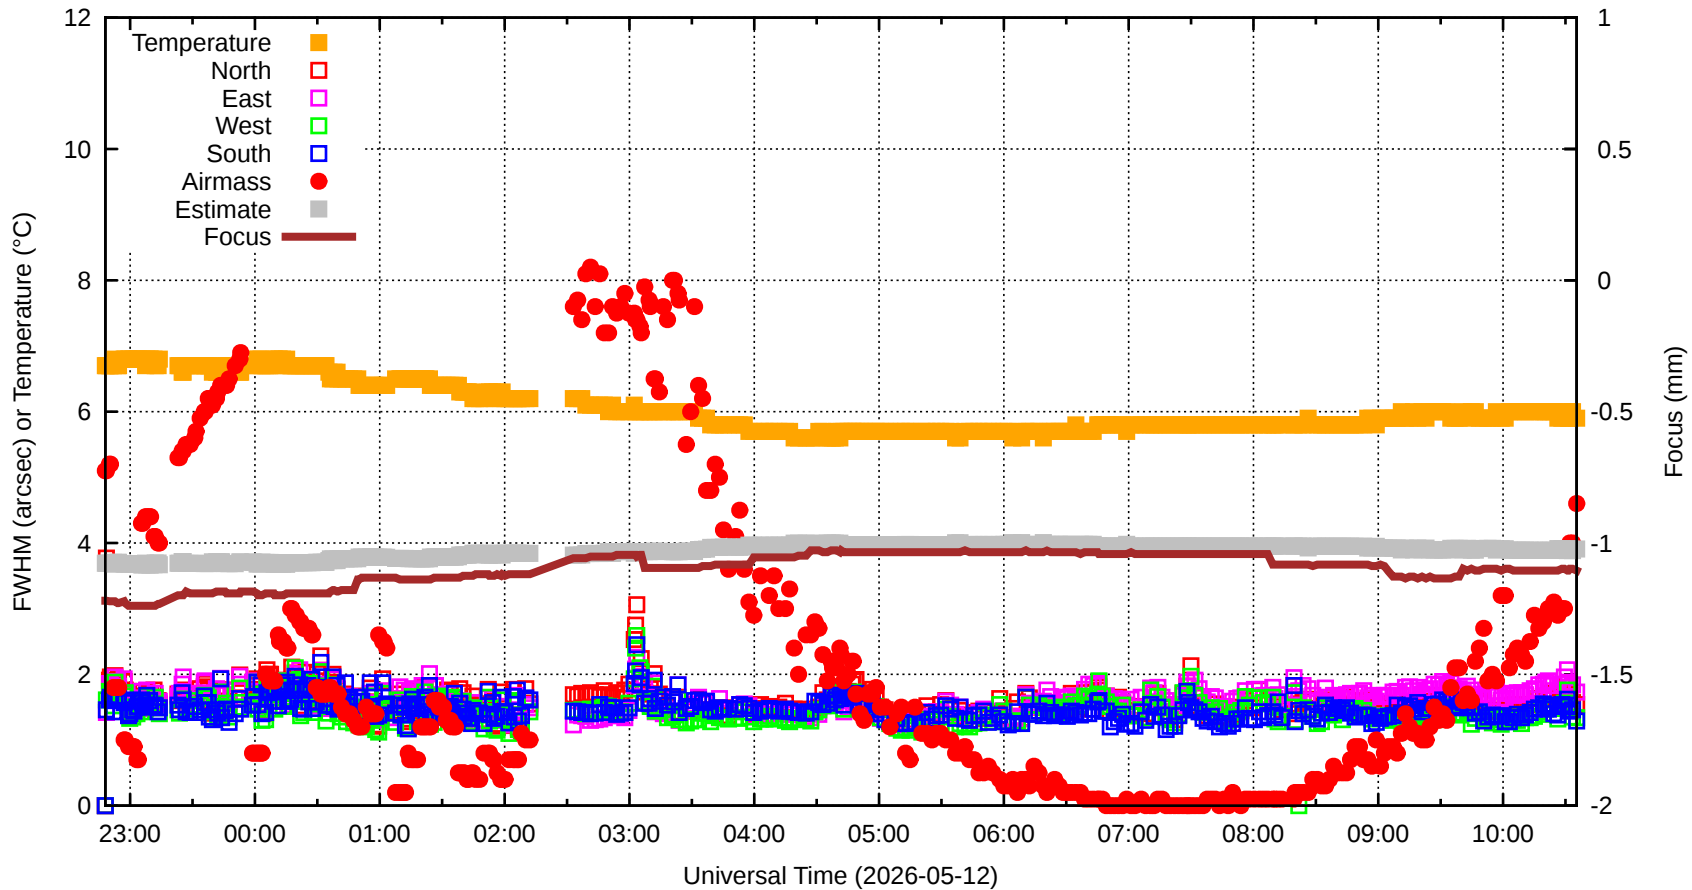

# FFT (FWHM-FOCUS-TEMP) Monitoring

EST=-1.018 FOC=-1.105

sdN=0.0

fwN=0.00

sdE=0.0

20260511T224803.0001.fits

sdW=0.0

SecZ=1.51