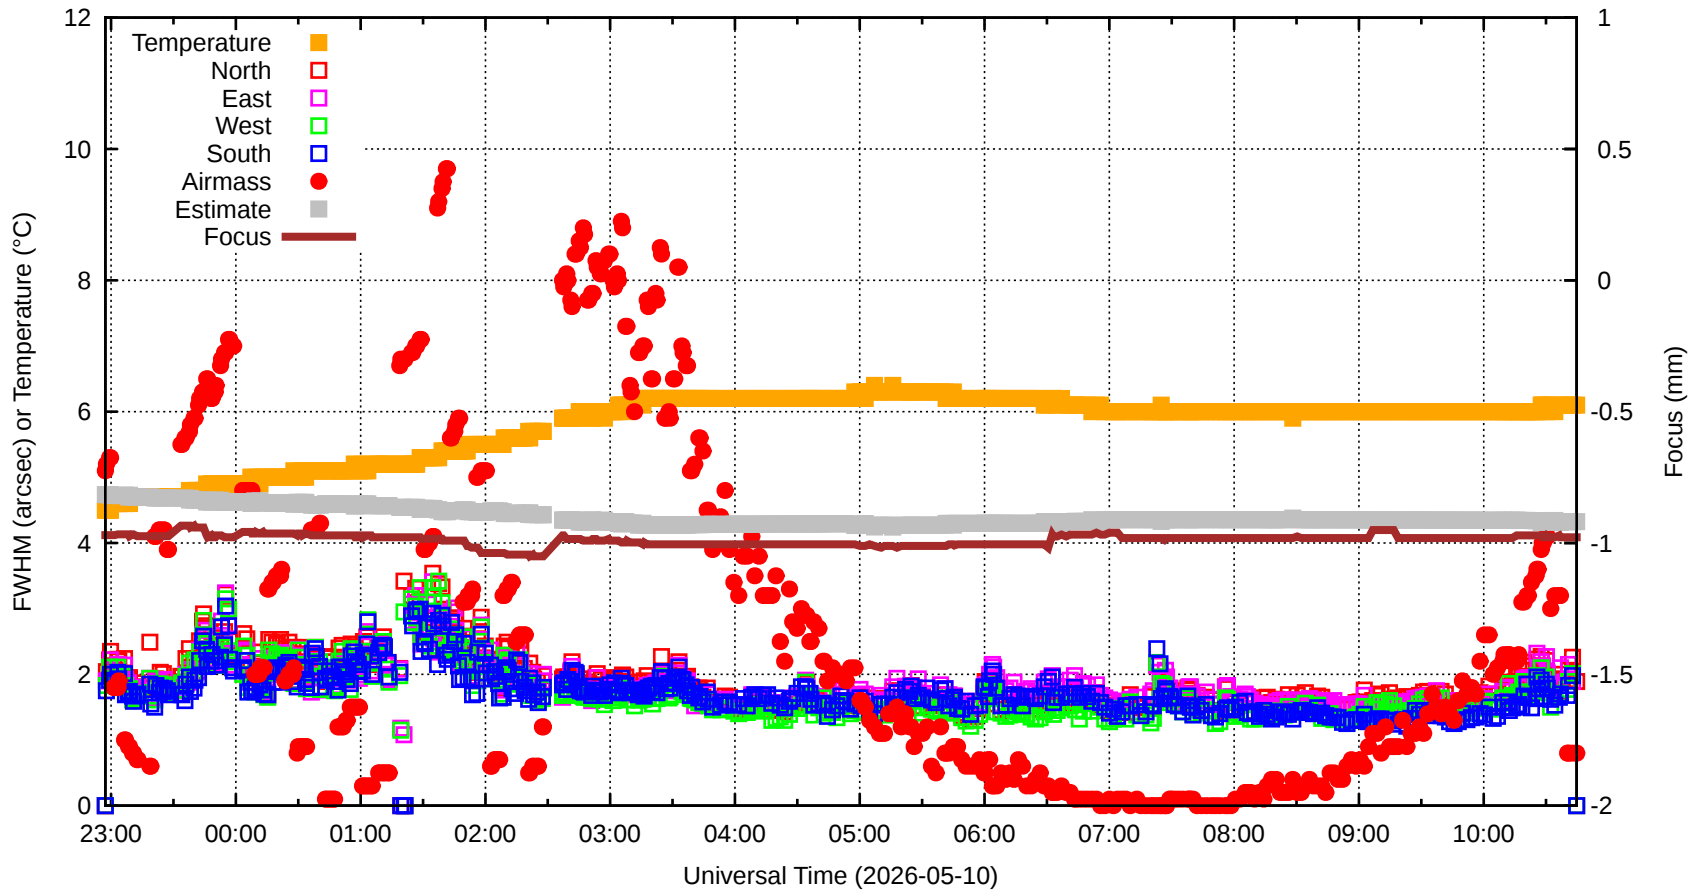

# FFT (FWHM-FOCUS-TEMP) Monitoring

EST=-0.918 FOC=-0.978

sdN=0.0

fwN=0.00

sdE=0.0

20260509T225715.0001.fits

sdW=0.0

SecZ=1.51