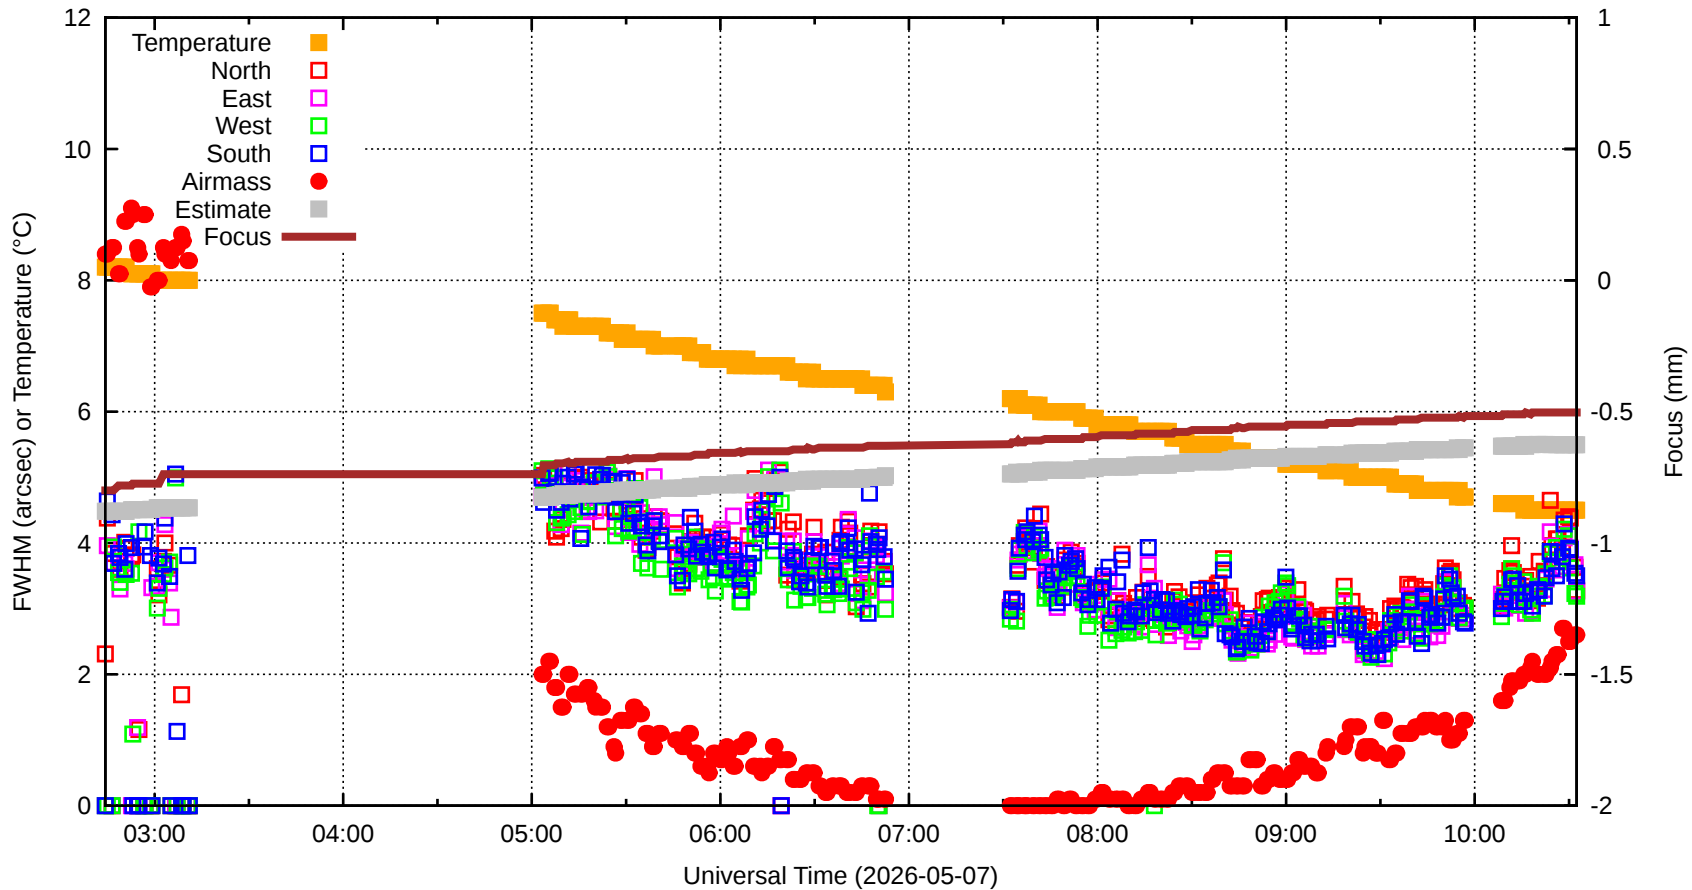

FFT (FWHM-FOCUS-TEMP) Monitoring

EST=-0.623 FOC=-0.503

0 0 0 0 0 0 0 0 0

0 0 0 0 0 0 0 0 0

sdN=24.4

fwN=0.00

sdE=26.4

20260507T024628.0001.fits