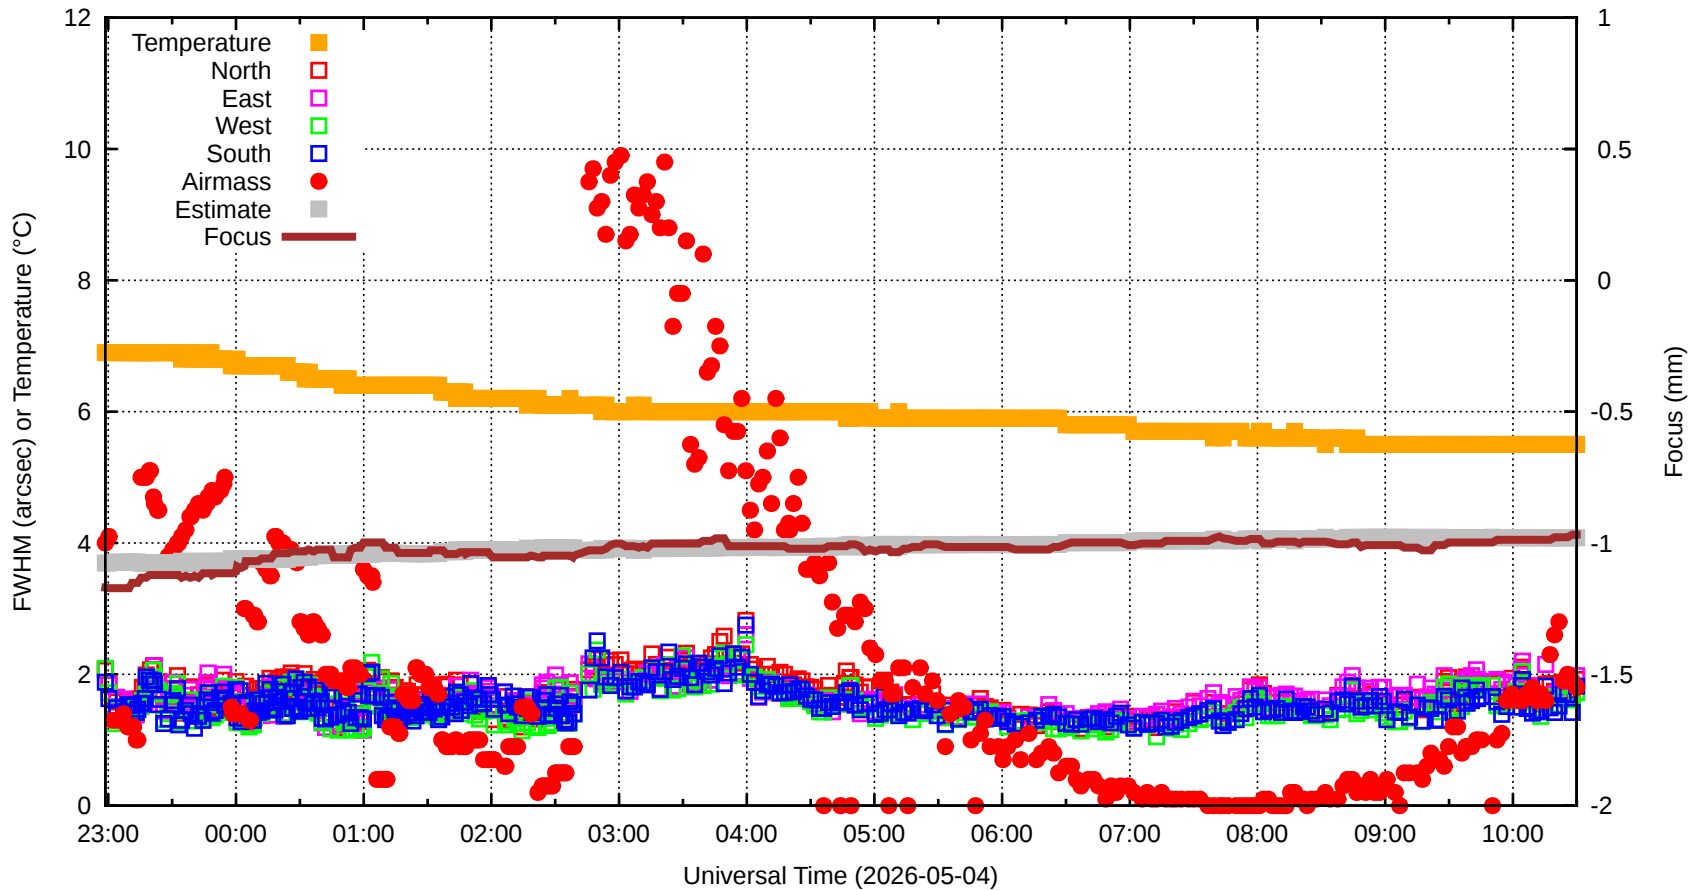

FFT (FWHM-FOCUS-TEMP) Monitoring

EST=-0.978 FOC=-0.968

0 0 0 0 0 0 0 0 0

0 0 0 0 0 0 0 0 0

0

0

0

0