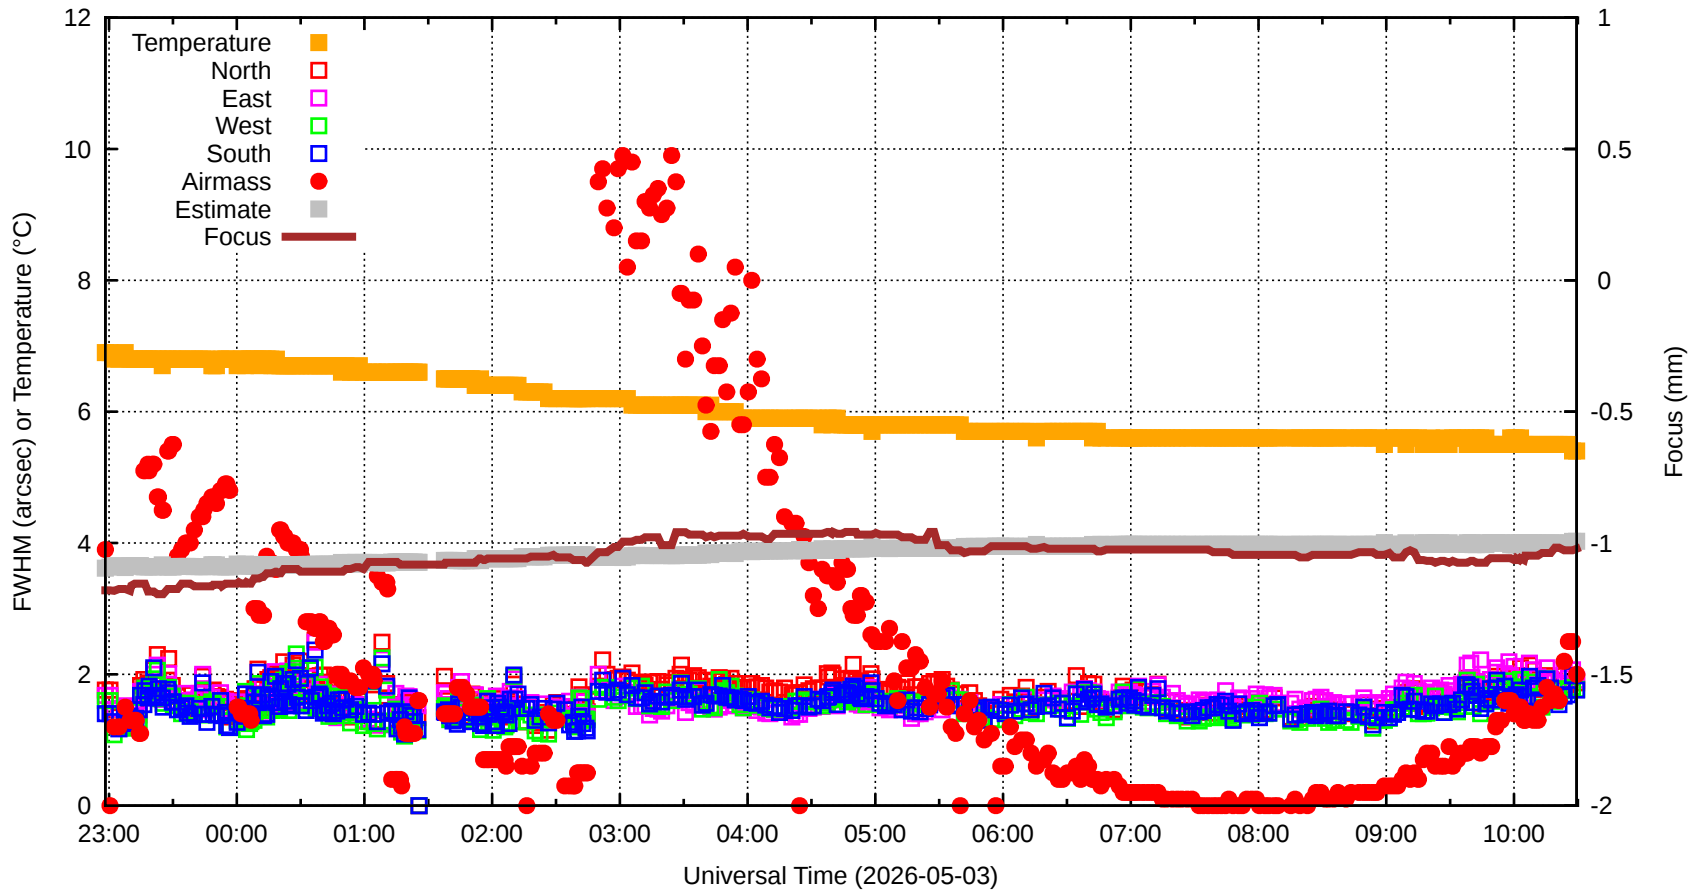

# FFT (FWHM-FOCUS-TEMP) Monitoring

EST=-0.992 FOC=-1.022

0 0 0 0 0 0 0 0 0

0 0 0 0 0 0 0 0 0

0 0 0 0 0 0 0 0 0

0 0 0 0 0 0 0 0 0

0 0 0 0 0 0 0 0 0

0 0 0 0 0 0 0 0 0