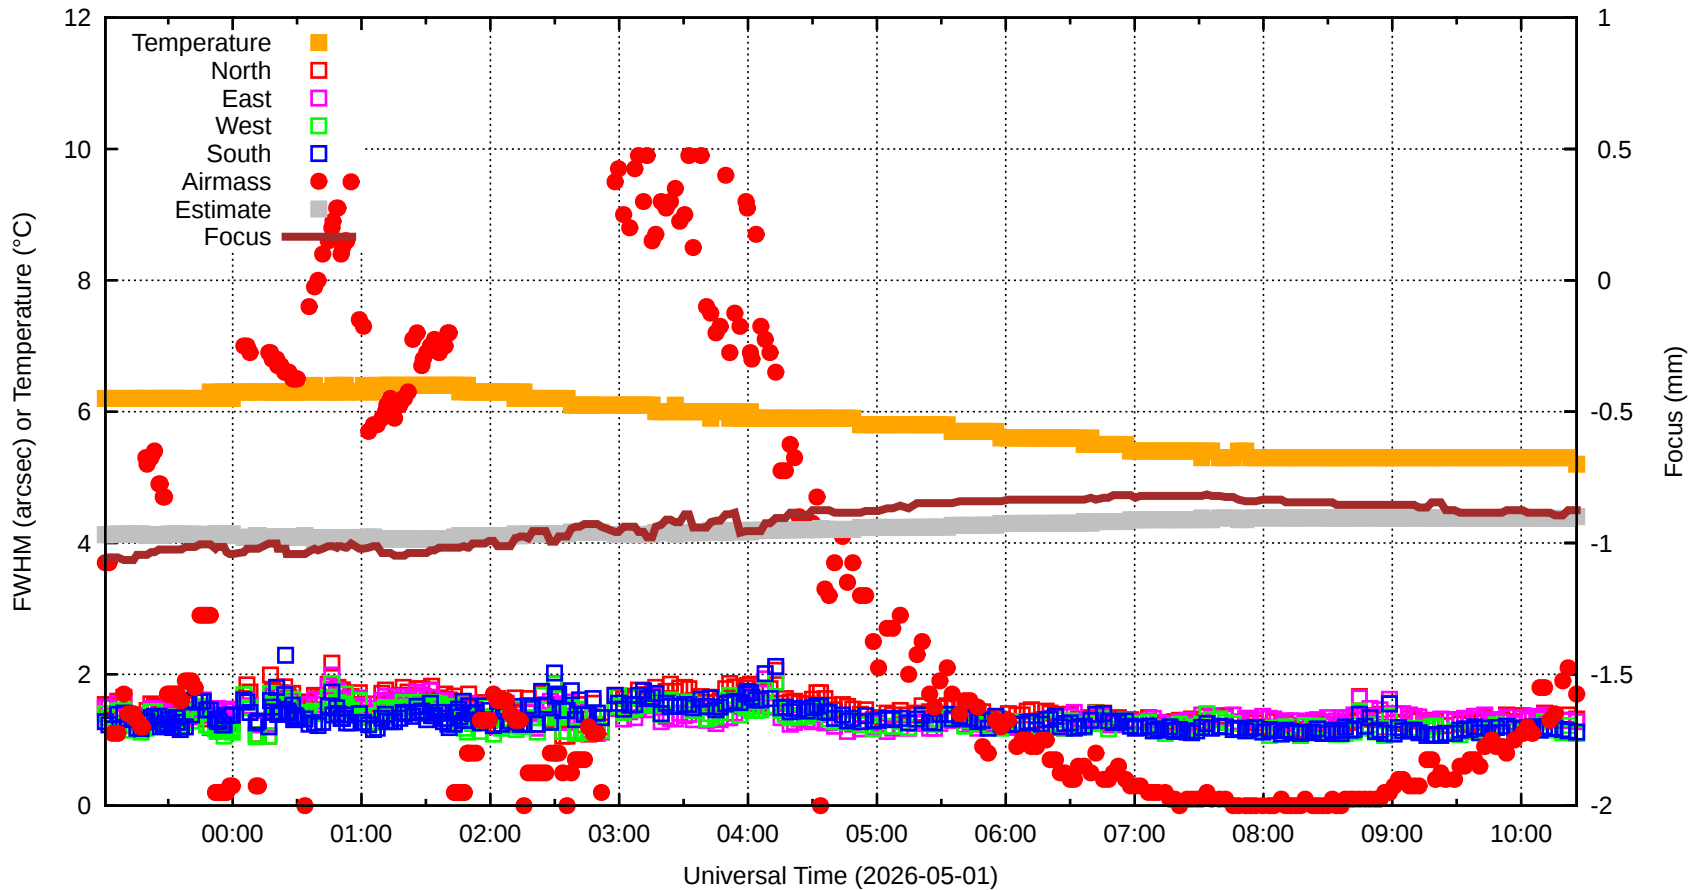

# FFT (FWHM-FOCUS-TEMP) Monitoring

EST=-0.898 FOC=-0.875

0

0

0

0

0

0