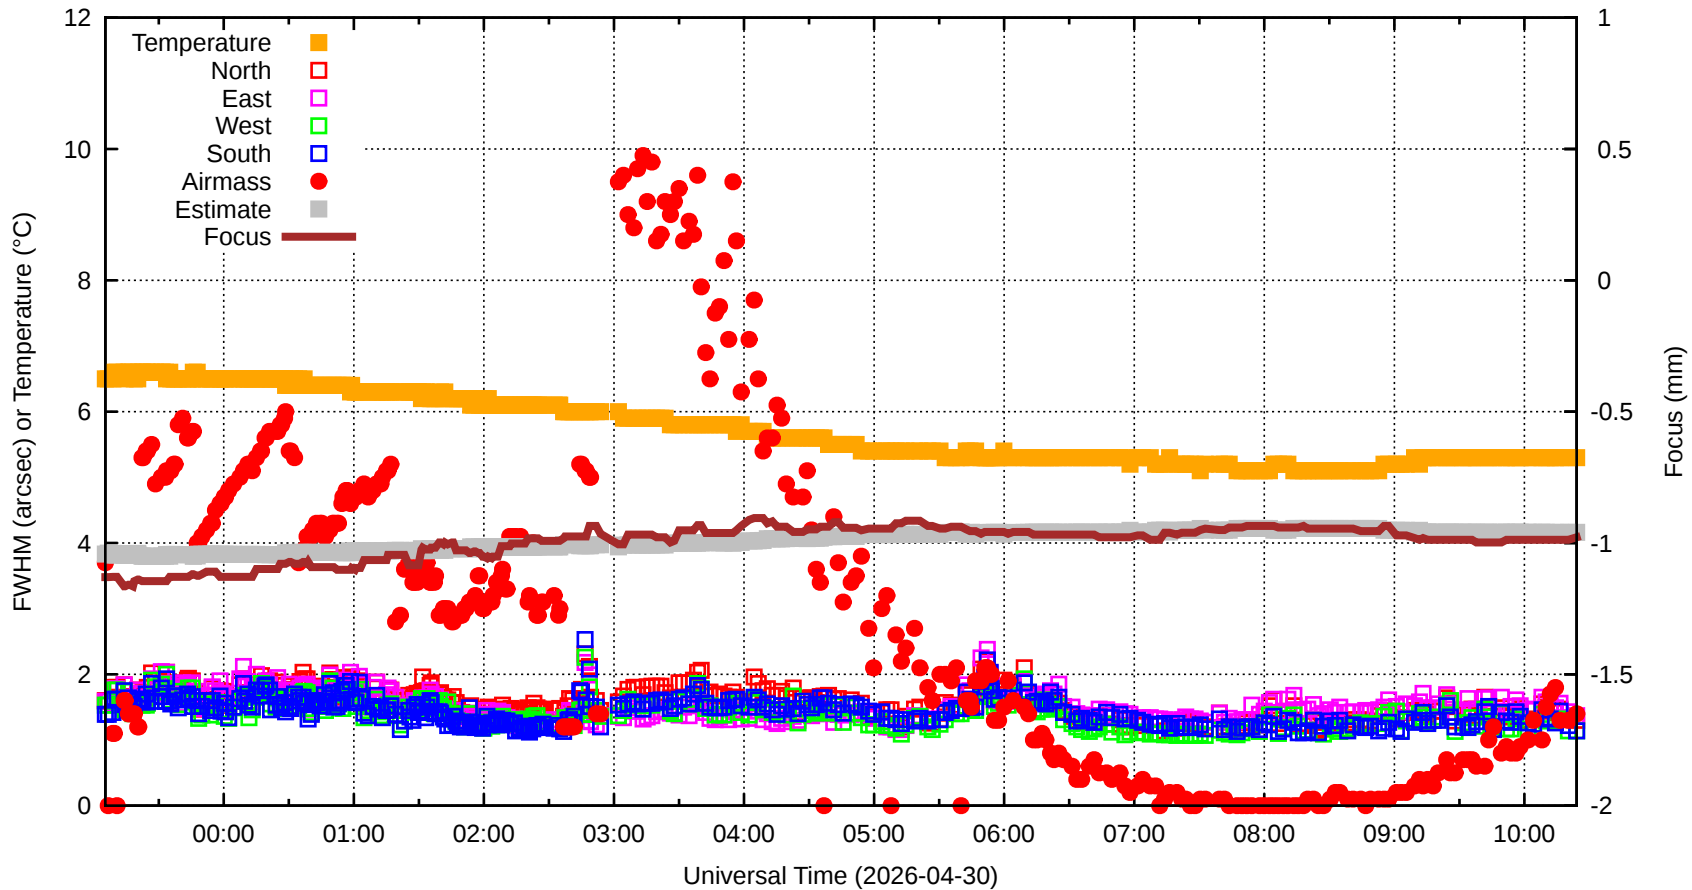

FFT (FWHM-FOCUS-TEMP) Monitoring

EST=-0.958 FOC=-0.978

0 0 0 0 0 0 0 0 0

0 0 0 0 0 0 0 0 0

0 0 0 0 0 0 0 0 0

0 0 0 0 0 0 0 0 0

0 0 0 0 0 0 0 0 0

0 0 0 0 0 0 0 0 0