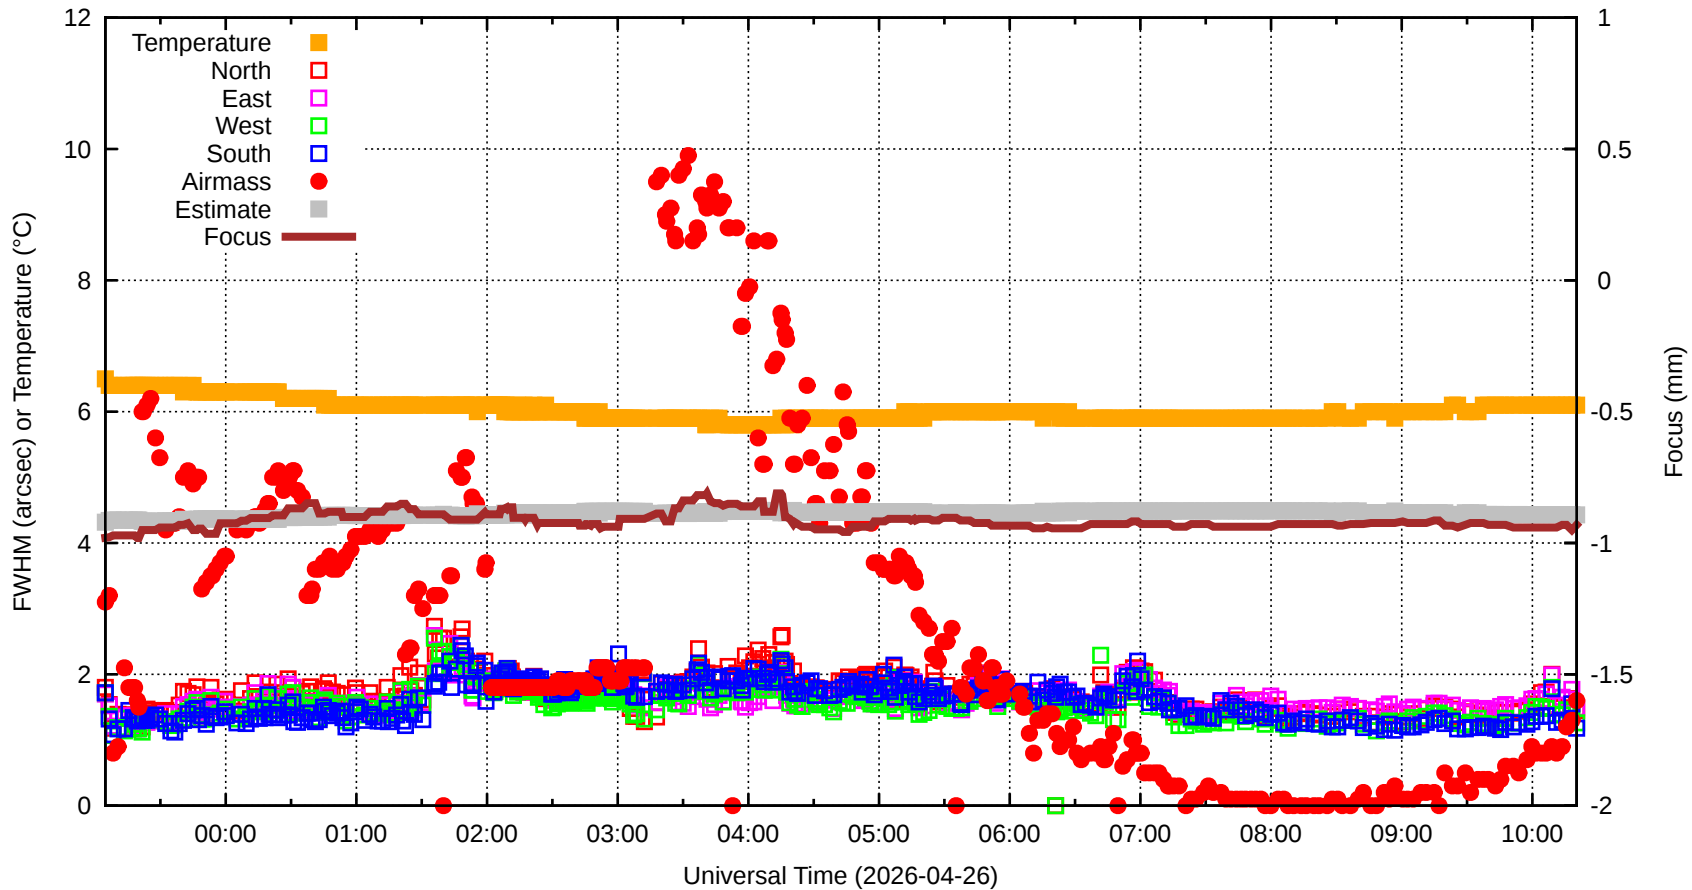

# FFT (FWHM-FOCUS-TEMP) Monitoring

EST=-0.891 FOC=-0.931

0 0 0 0 0 0 0 0 0

0 0 0 0 0 0 0 0 0

0 0 0 0 0 0 0 0 0

0

0

0