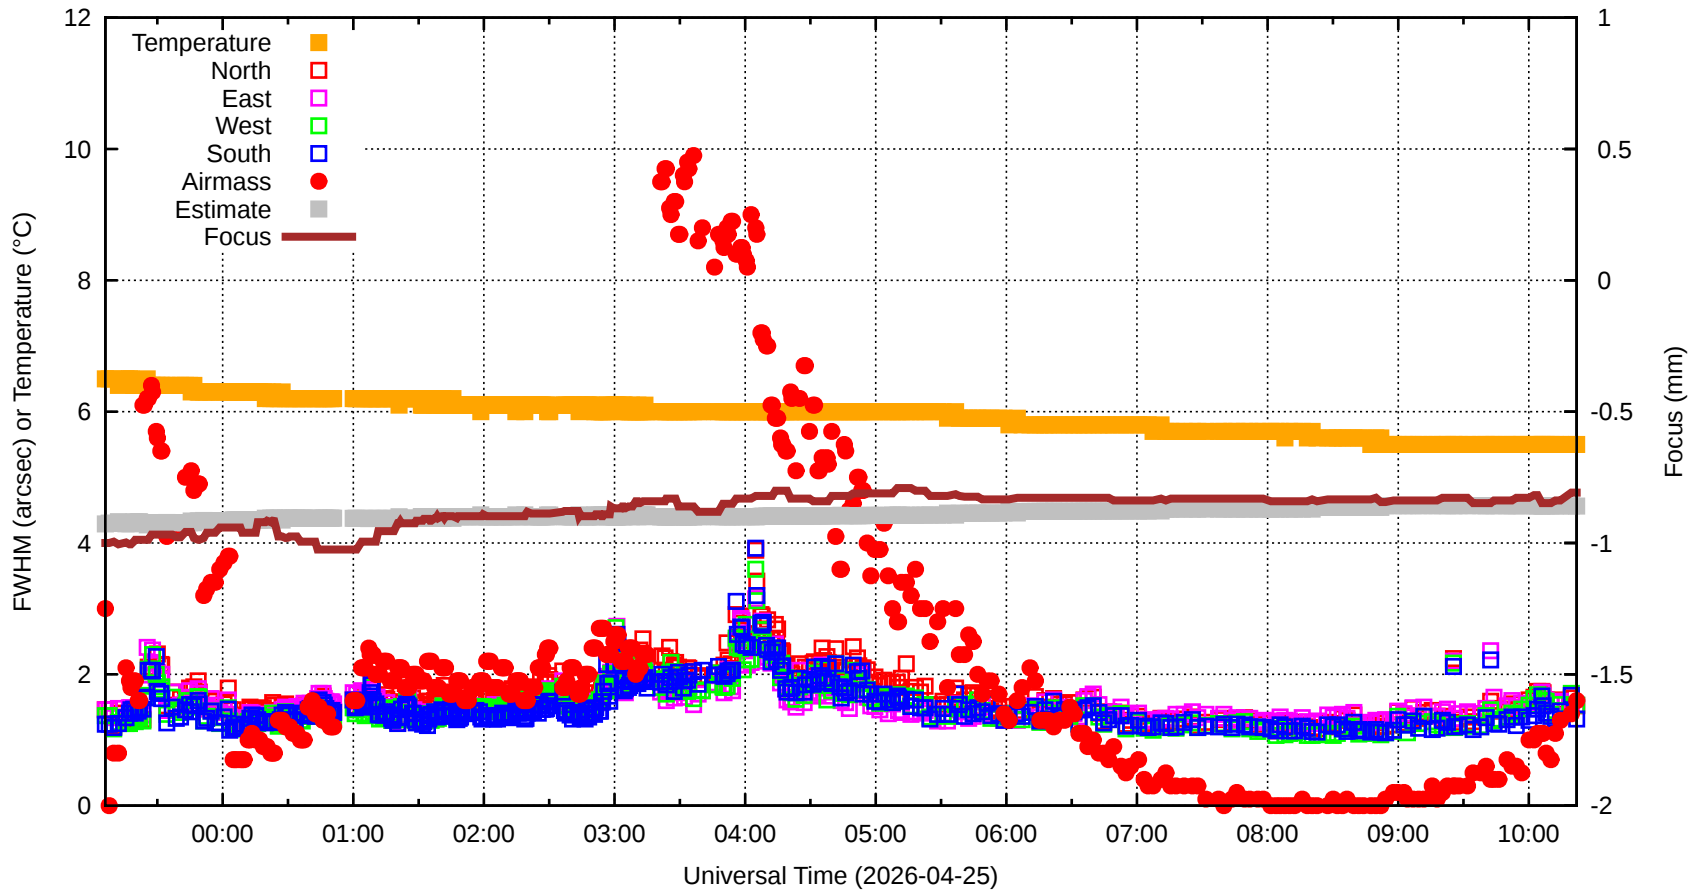

FFT (FWHM-FOCUS-TEMP) Monitoring

EST=-0.858 FOC=-0.808

0 0 0 0 0 0 0 0 0

0 0 0 0 0 0 0 0 0

0 0 0 0 0 0 0 0 0

0 0 0 0 0 0 0 0 0

0 0 0 0 0 0 0 0 0

0