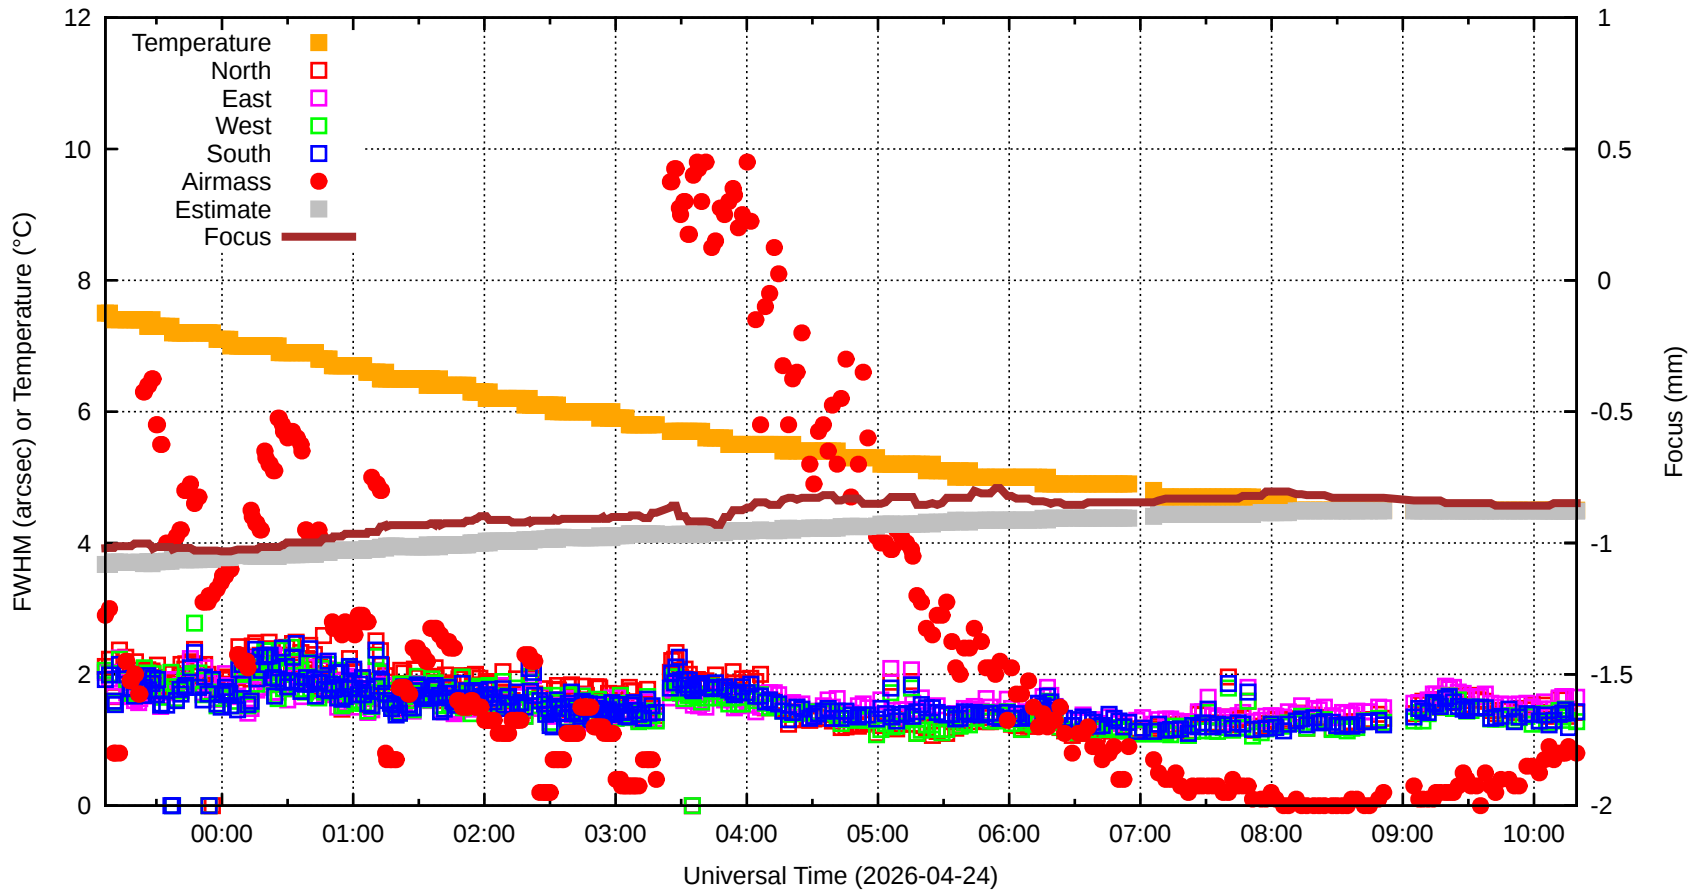

FFT (FWHM-FOCUS-TEMP) Monitoring

EST=-0.878 FOC=-0.848

0 0 0 0 0 0 0 0 0

0 0 0 0 0 0 0 0 0

0 0 0 0 0 0 0 0 0

0 0 0 0 0 0 0 0 0

0 0 0 0 0 0 0 0 0

0 0 0 0 0 0 0 0 0