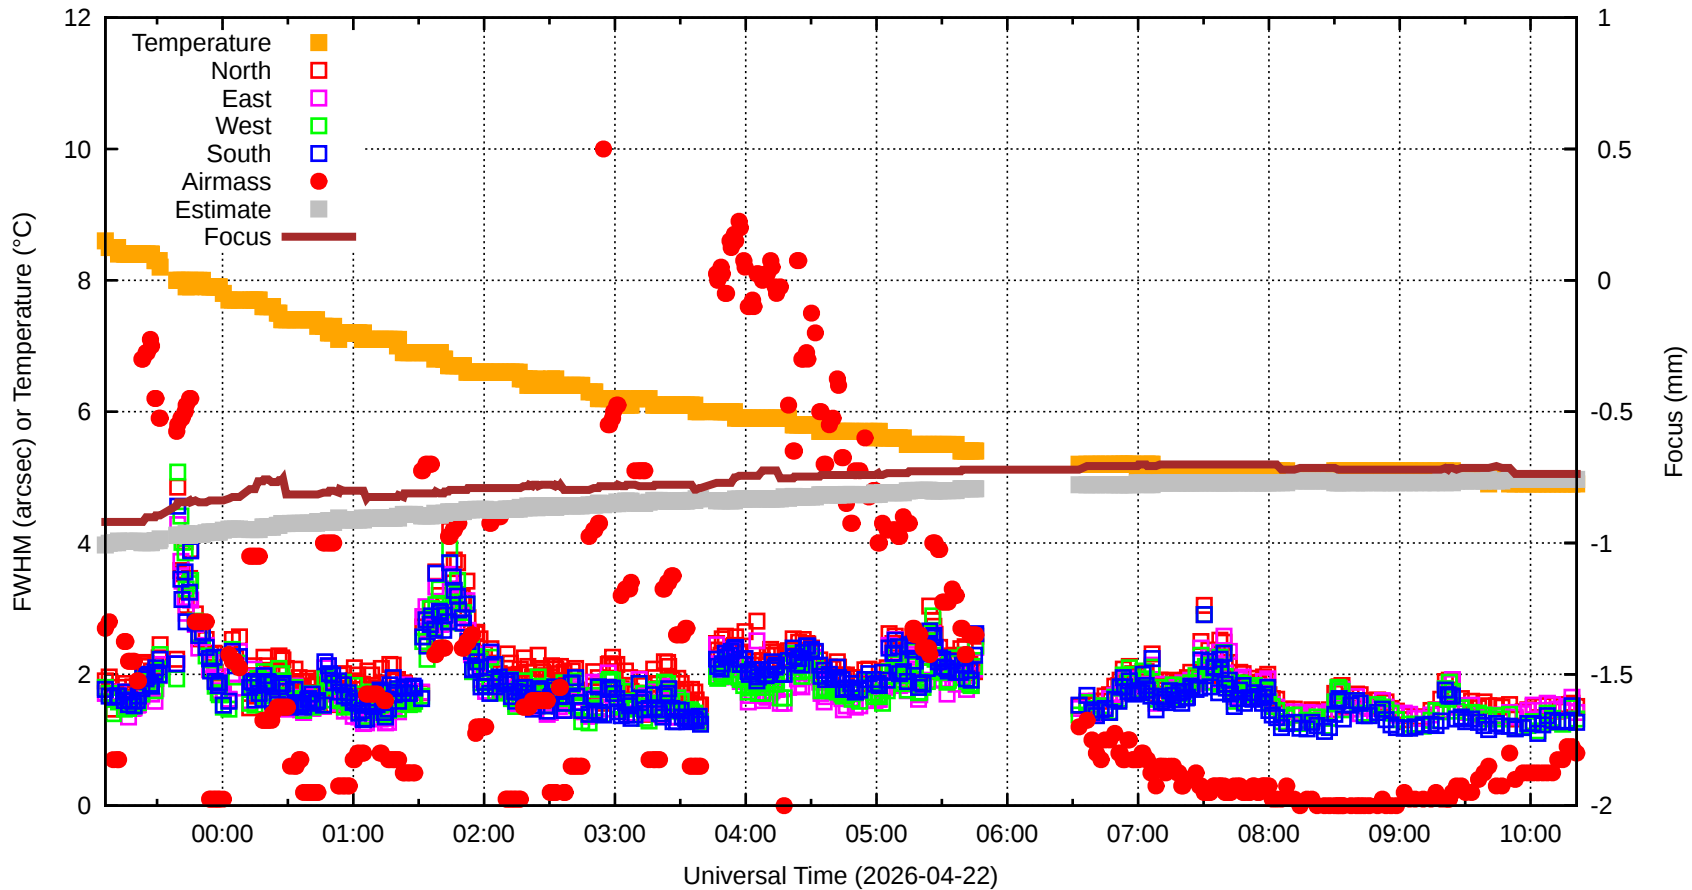

FFT (FWHM-FOCUS-TEMP) Monitoring

EST=-0.757 FOC=-0.737

0 0 0 0 0 0 0 0 0

0

0

0

0

0