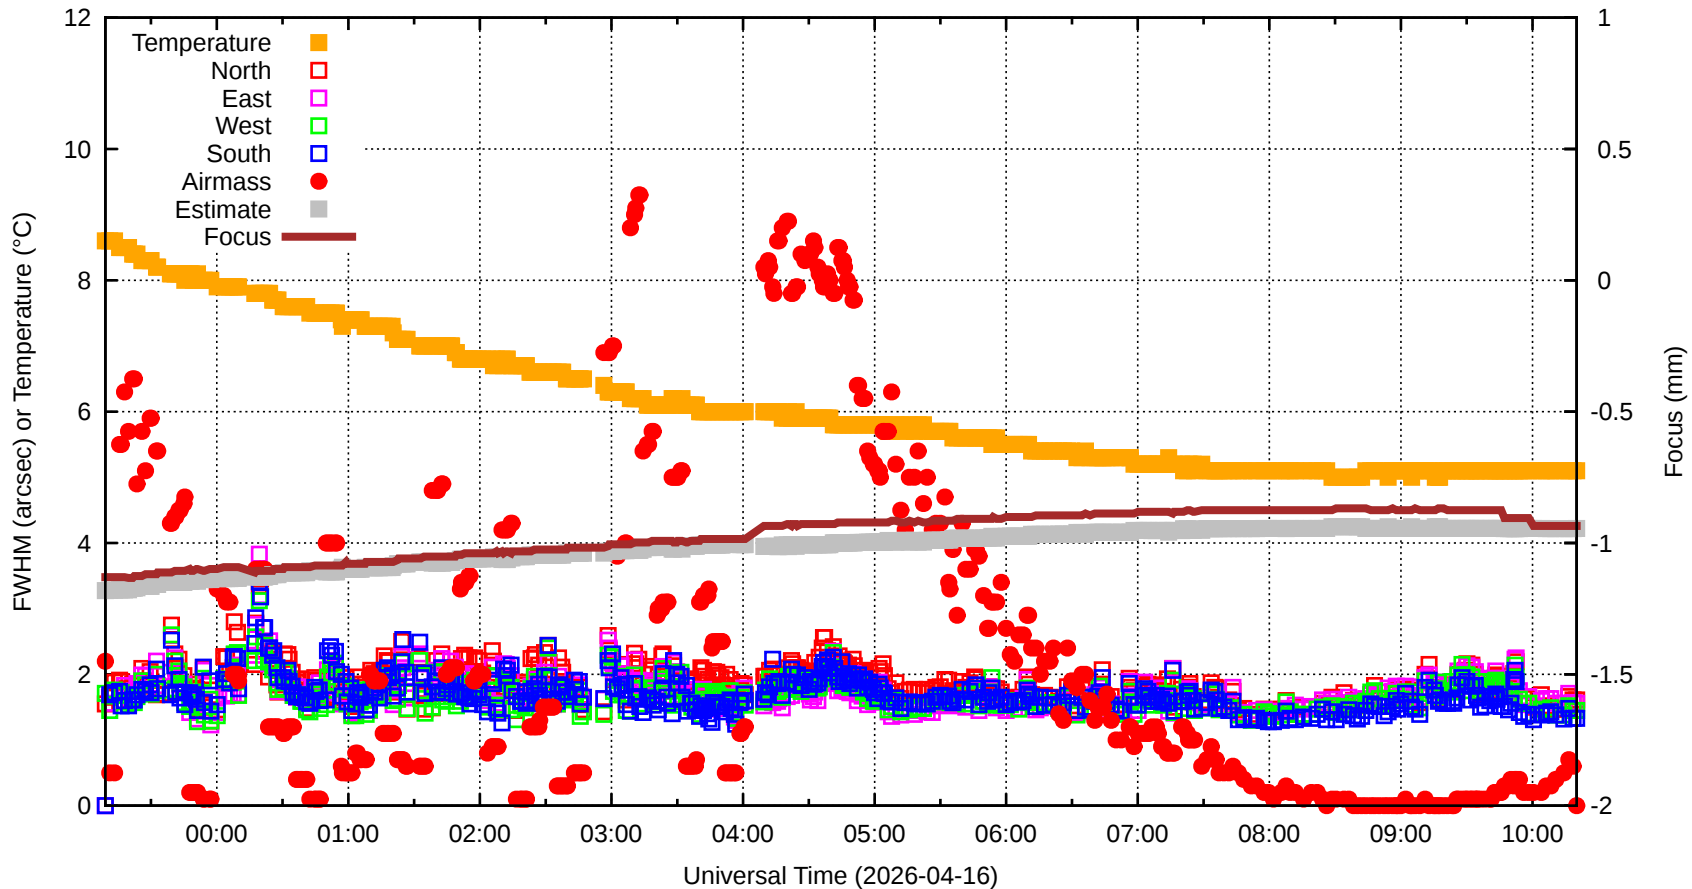

# FFT (FWHM-FOCUS-TEMP) Monitoring

EST=-0.945 FOC=-0.935

0 0 0 0 0 0 0 0 0

0 0 0 0 0 0 0 0 0

0 0 0 0 0 0 0 0 0

0 0 0 0 0 0 0 0 0

0

0