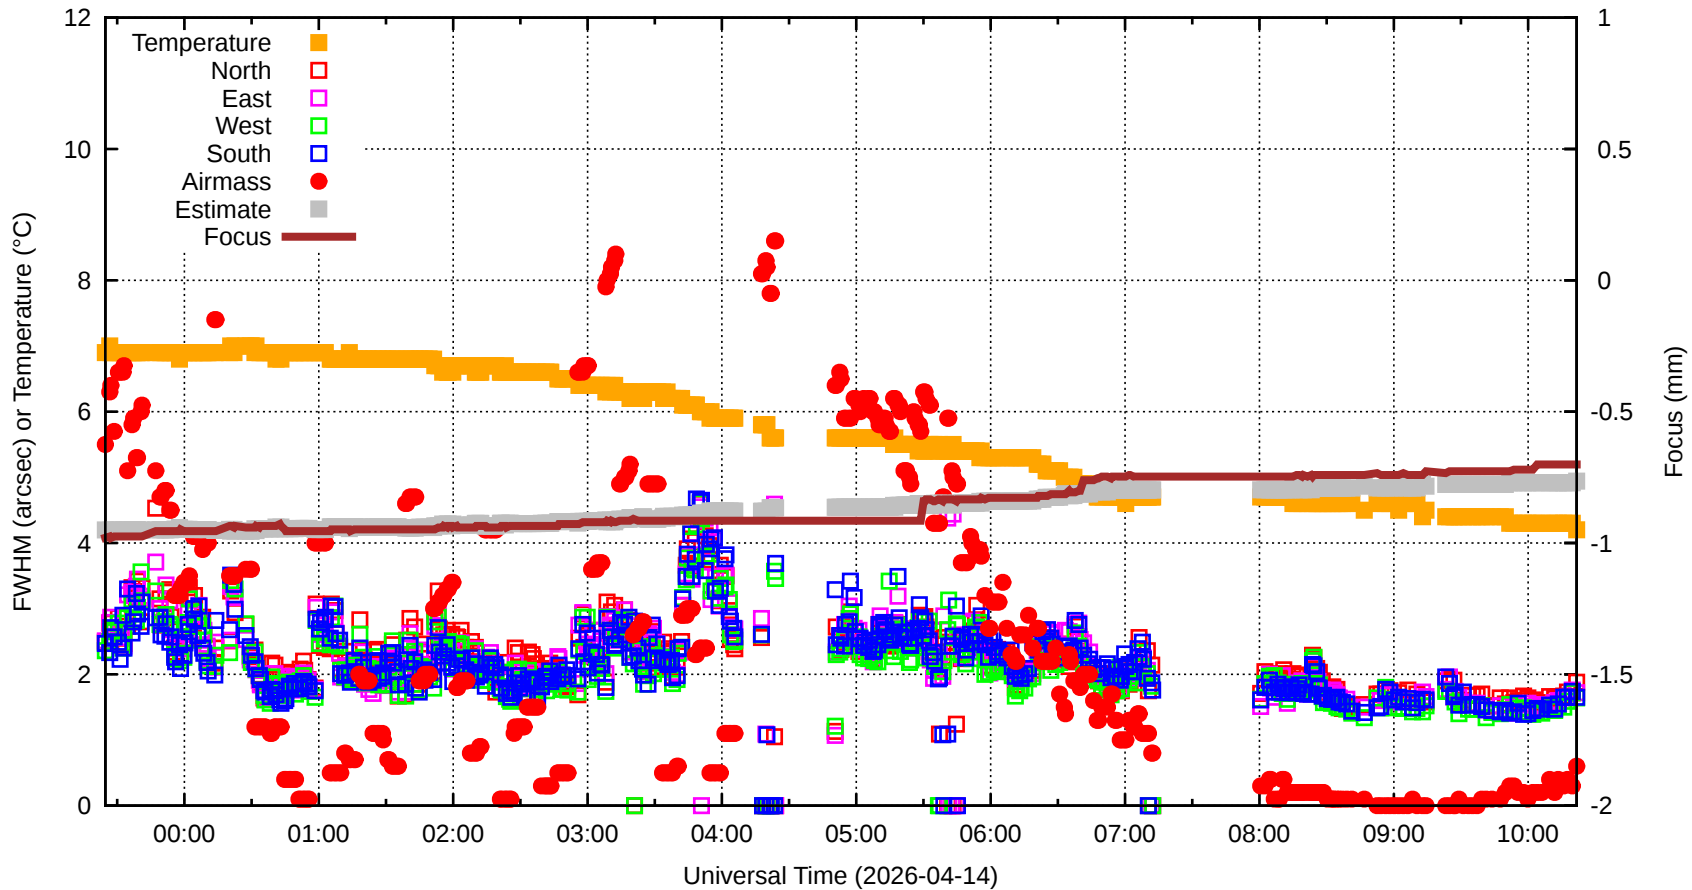

FFT (FWHM-FOCUS-TEMP) Monitoring

EST=-0.764 FOC=-0.701

0 0 0 0 0 0 0 0 0

0 0 0 0 0 0 0 0 0

0 0 0 0 0 0 0 0 0

0

0

0