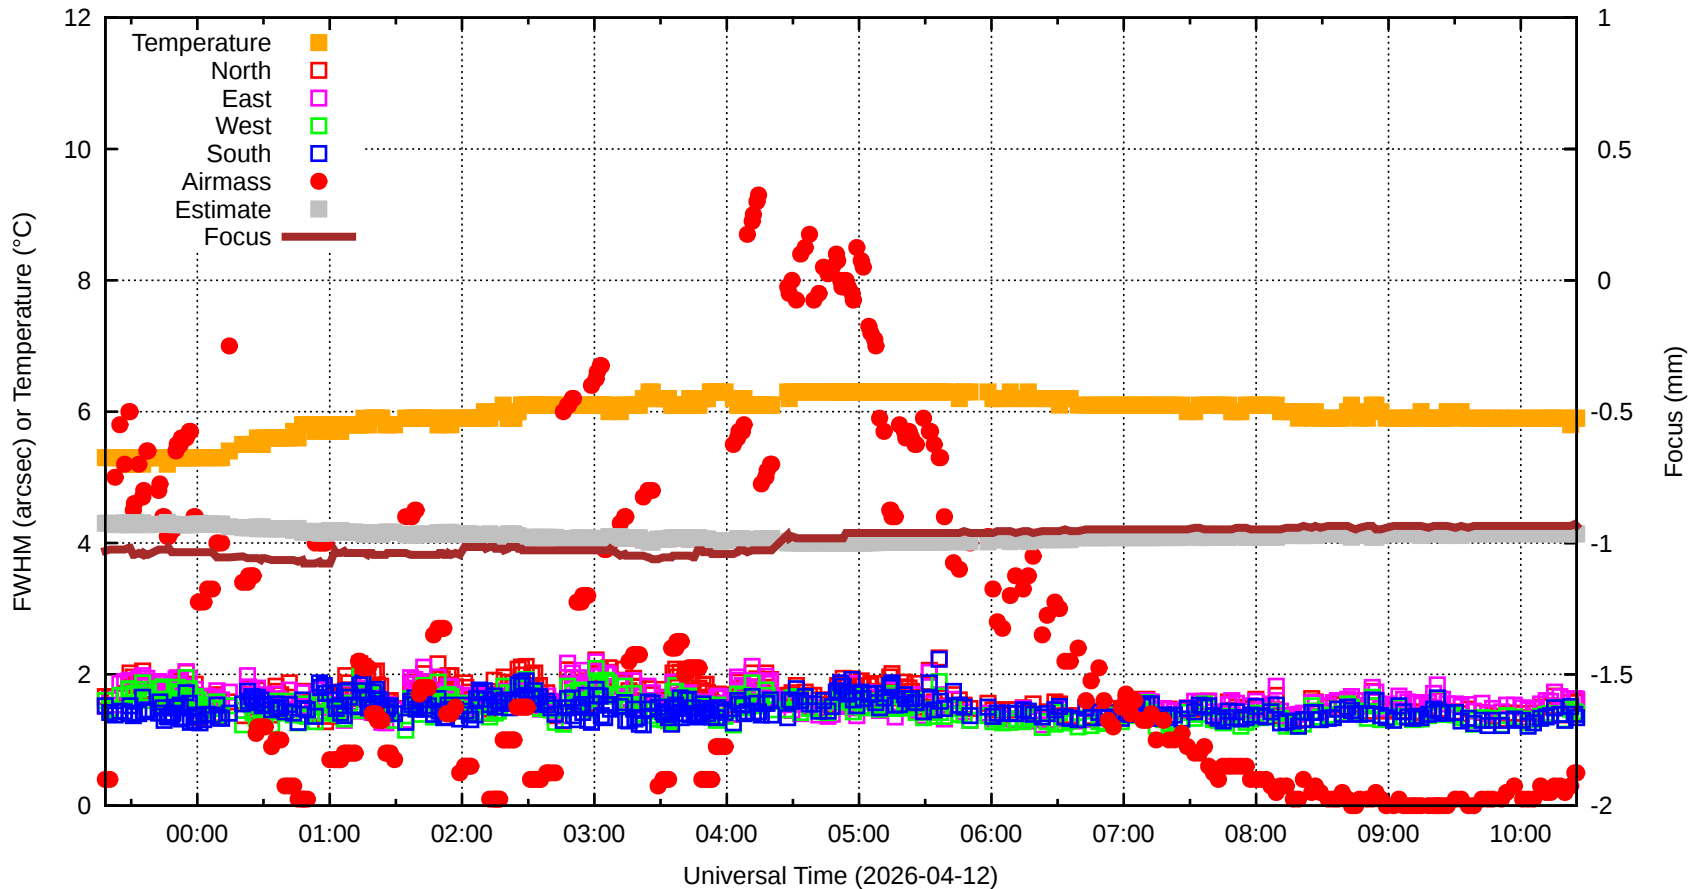

FFT (FWHM-FOCUS-TEMP) Monitoring

EST=-0.965 FOC=-0.935

0 0 0 0 0 0 0 0 0

0 0 0 0 0 0 0 0 0

0 0 0 0 0 0 0 0 0

0

0

0