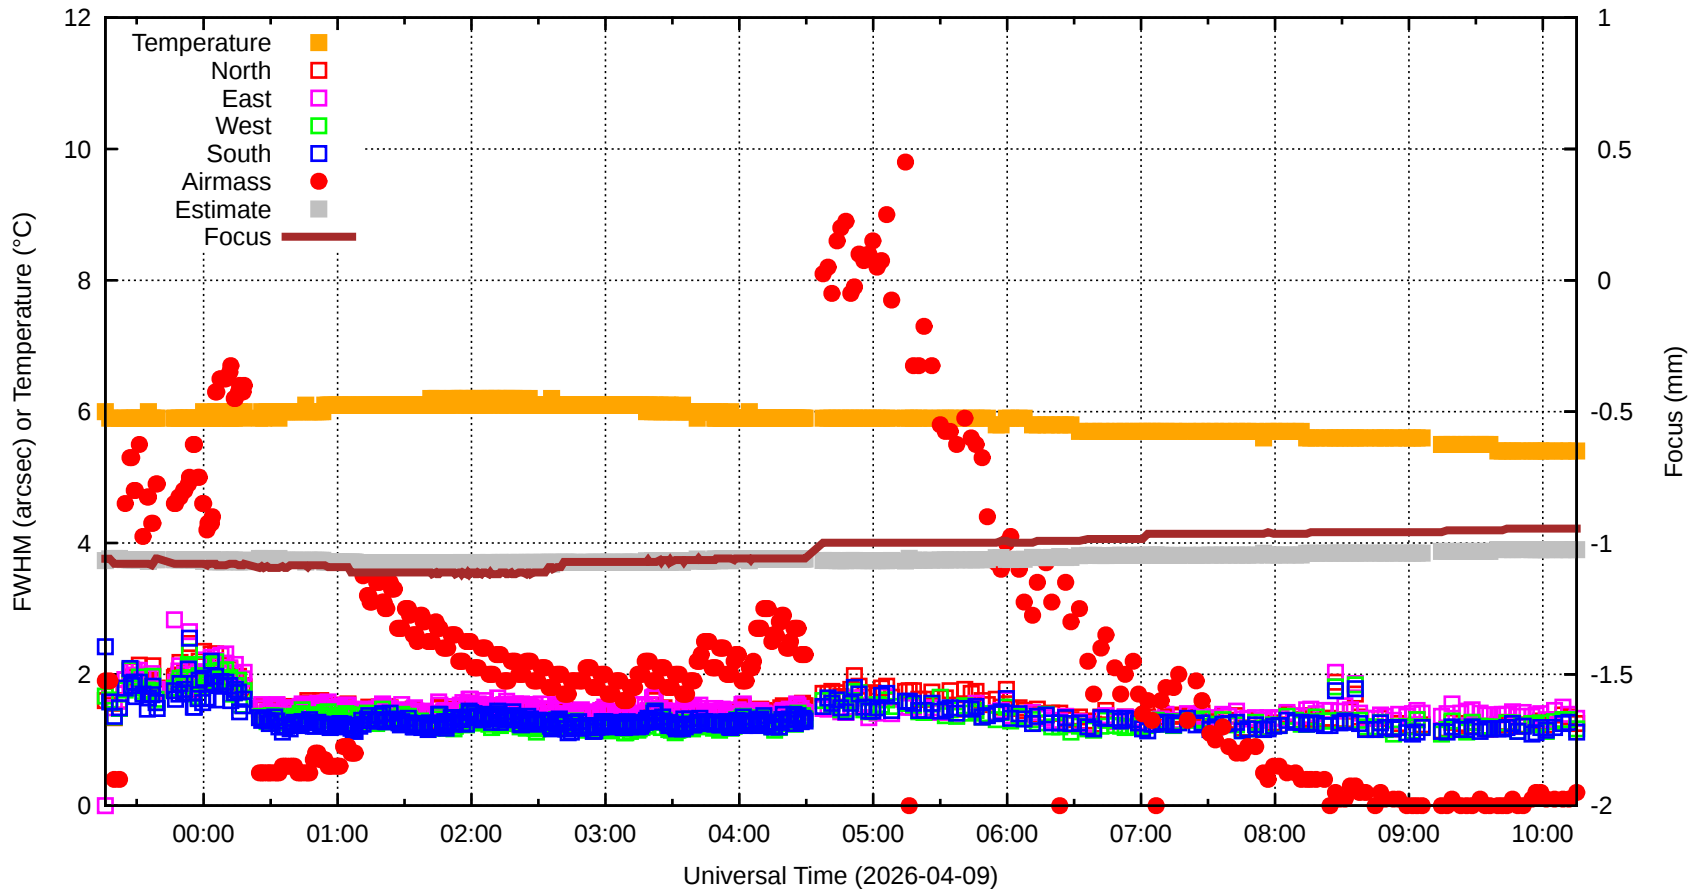

FFT (FWHM-FOCUS-TEMP) Monitoring

EST=-1.025 FOC=-0.945

0 0 0 0 0 0 0 0 0

0 0 0 0 0 0 0 0 0

0 0 0 0 0 0 0 0 0

0 0 0 0 0 0 0 0 0

0 0 0 0 0 0 0 0 0

0