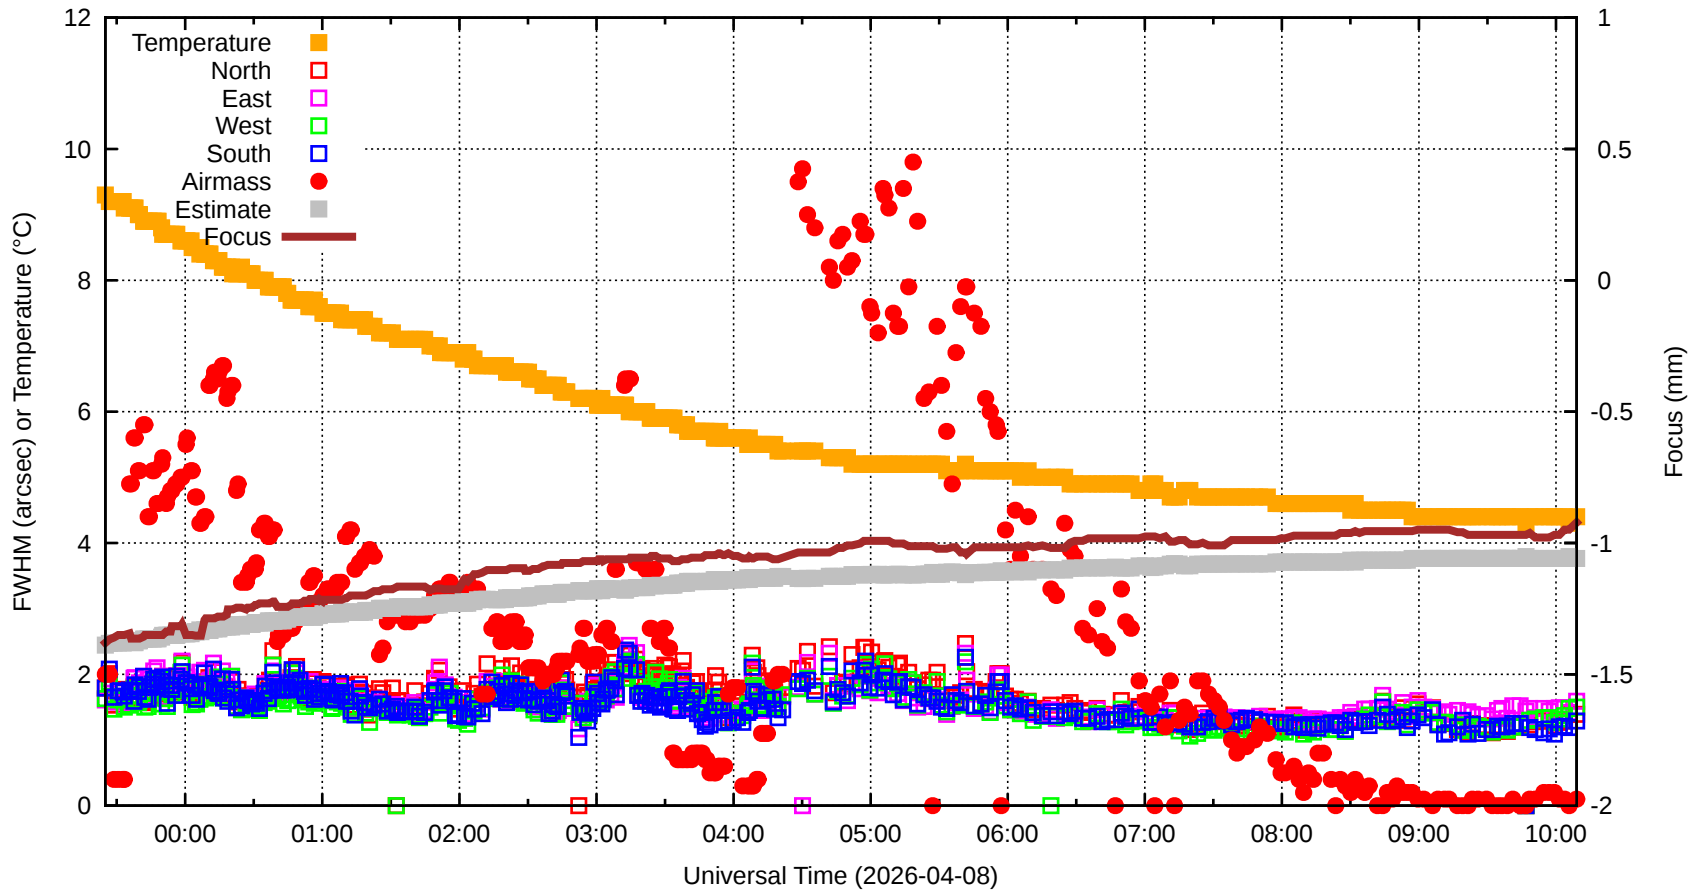

FFT (FWHM-FOCUS-TEMP) Monitoring

EST=-1.059 FOC=-0.922

0 0 0 0 0 0 0 0 0

0 0 0 0 0 0 0 0 0 0

0

0

0

0