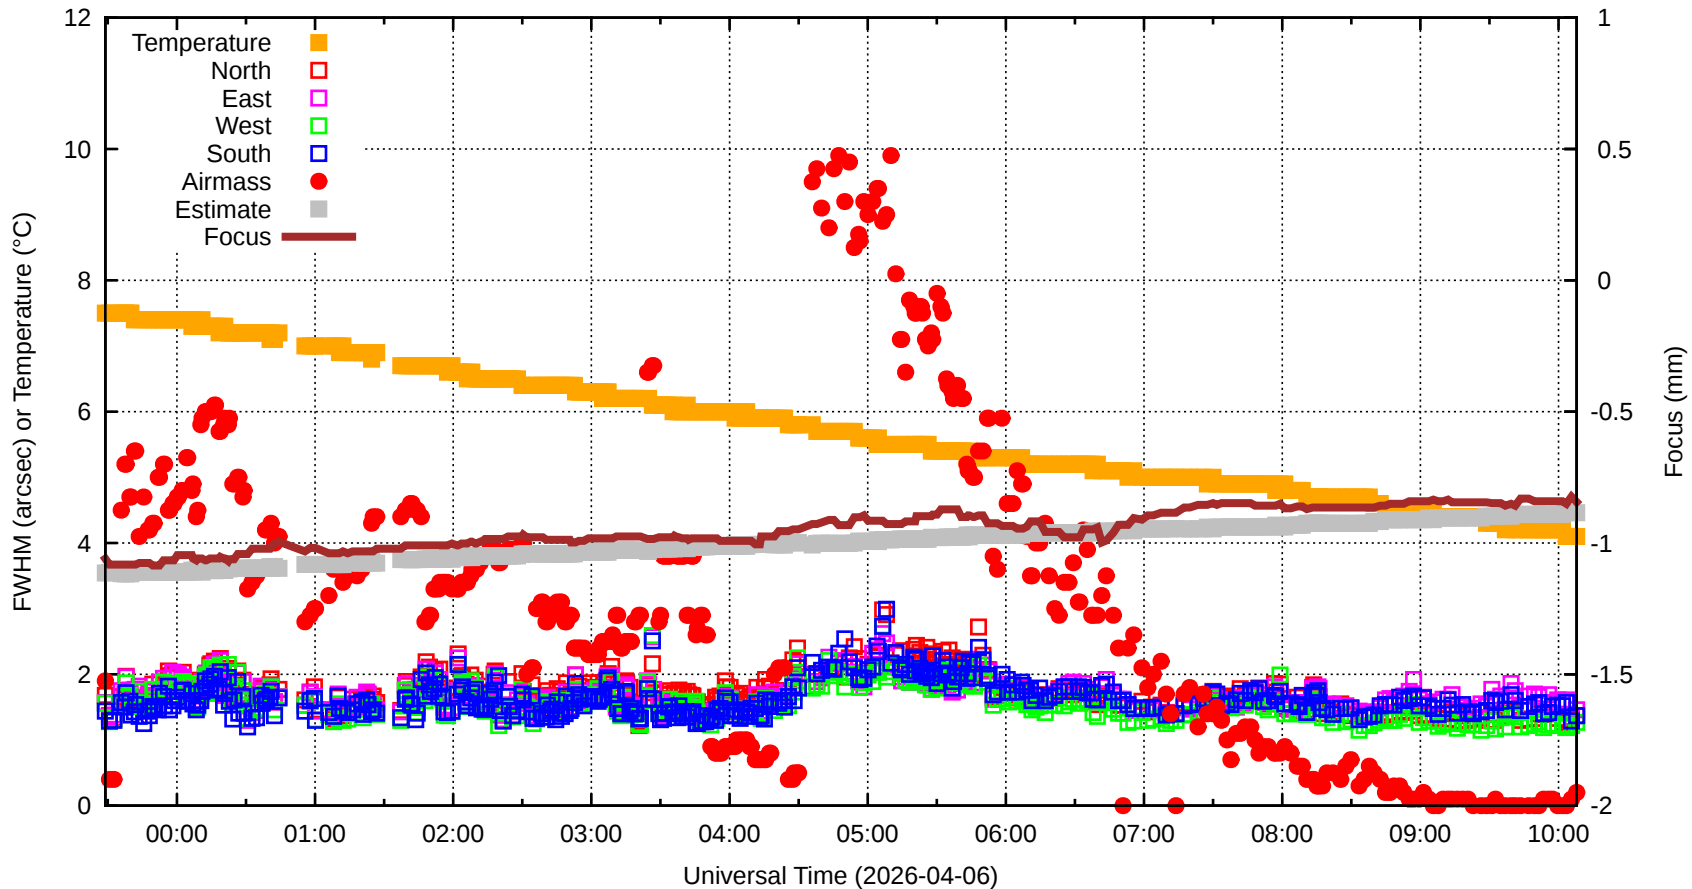

# FFT (FWHM-FOCUS-TEMP) Monitoring

EST=-0.884 FOC=-0.844

0 0 0 0 0 0 0 0 0

0 0 0 0 0 0 0 0 0

0 0 0 0 0 0 0 0 0

0

0

0