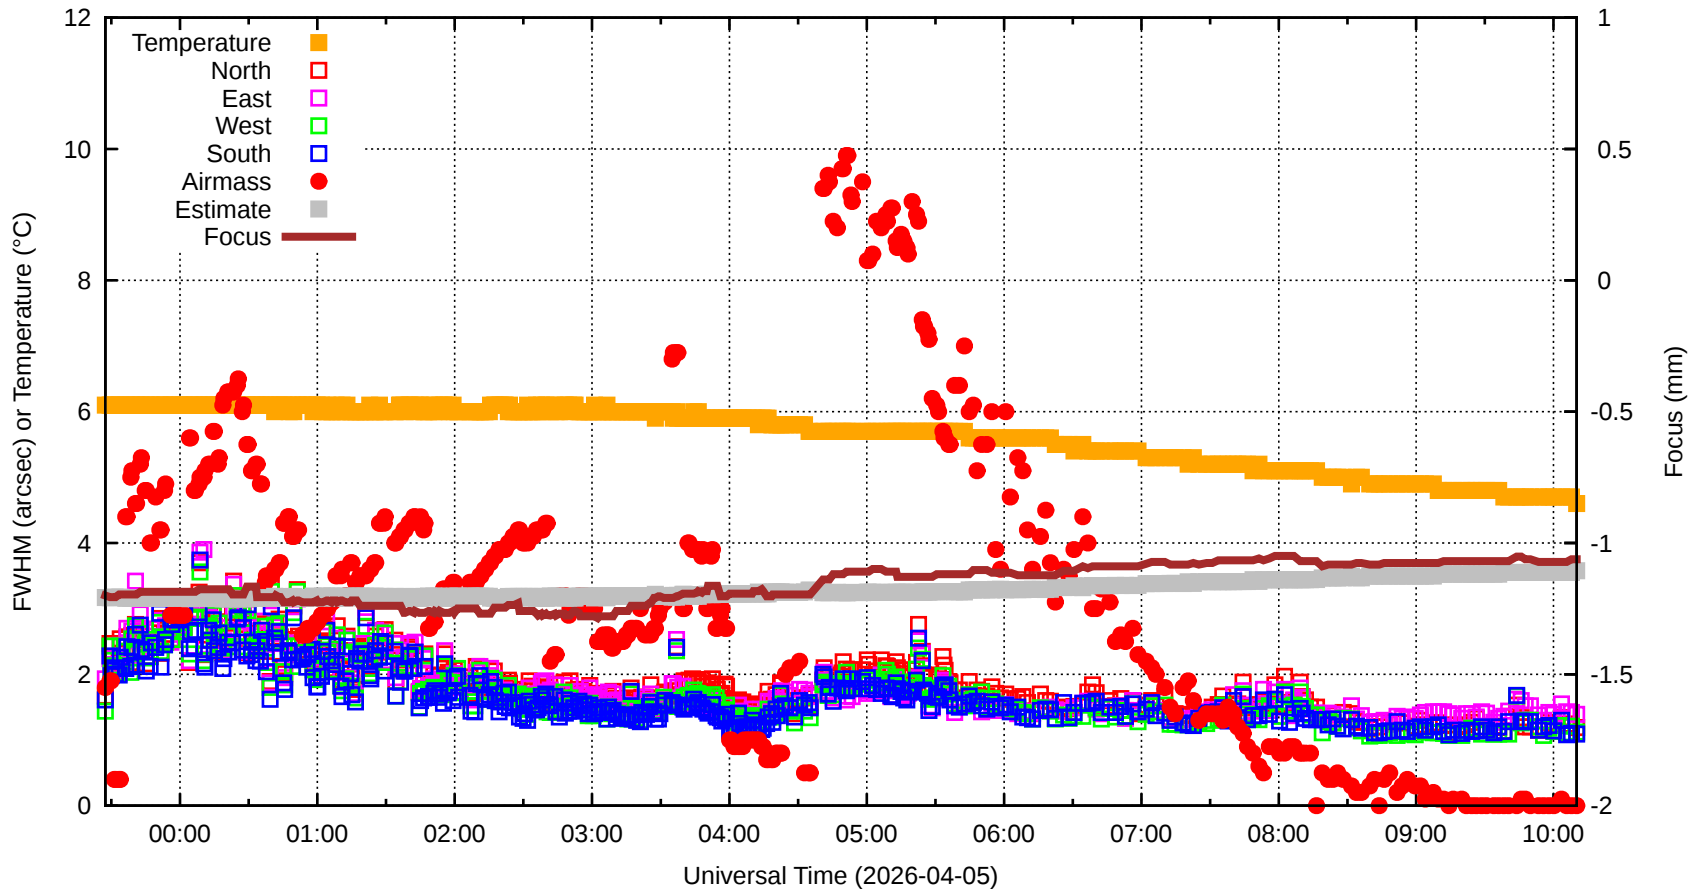

# FFT (FWHM-FOCUS-TEMP) Monitoring

EST=-1.106 FOC=-1.062

0 0 0 0 0 0 0 0 0

0 0 0 0 0 0 0 0 0

0

0

0

0