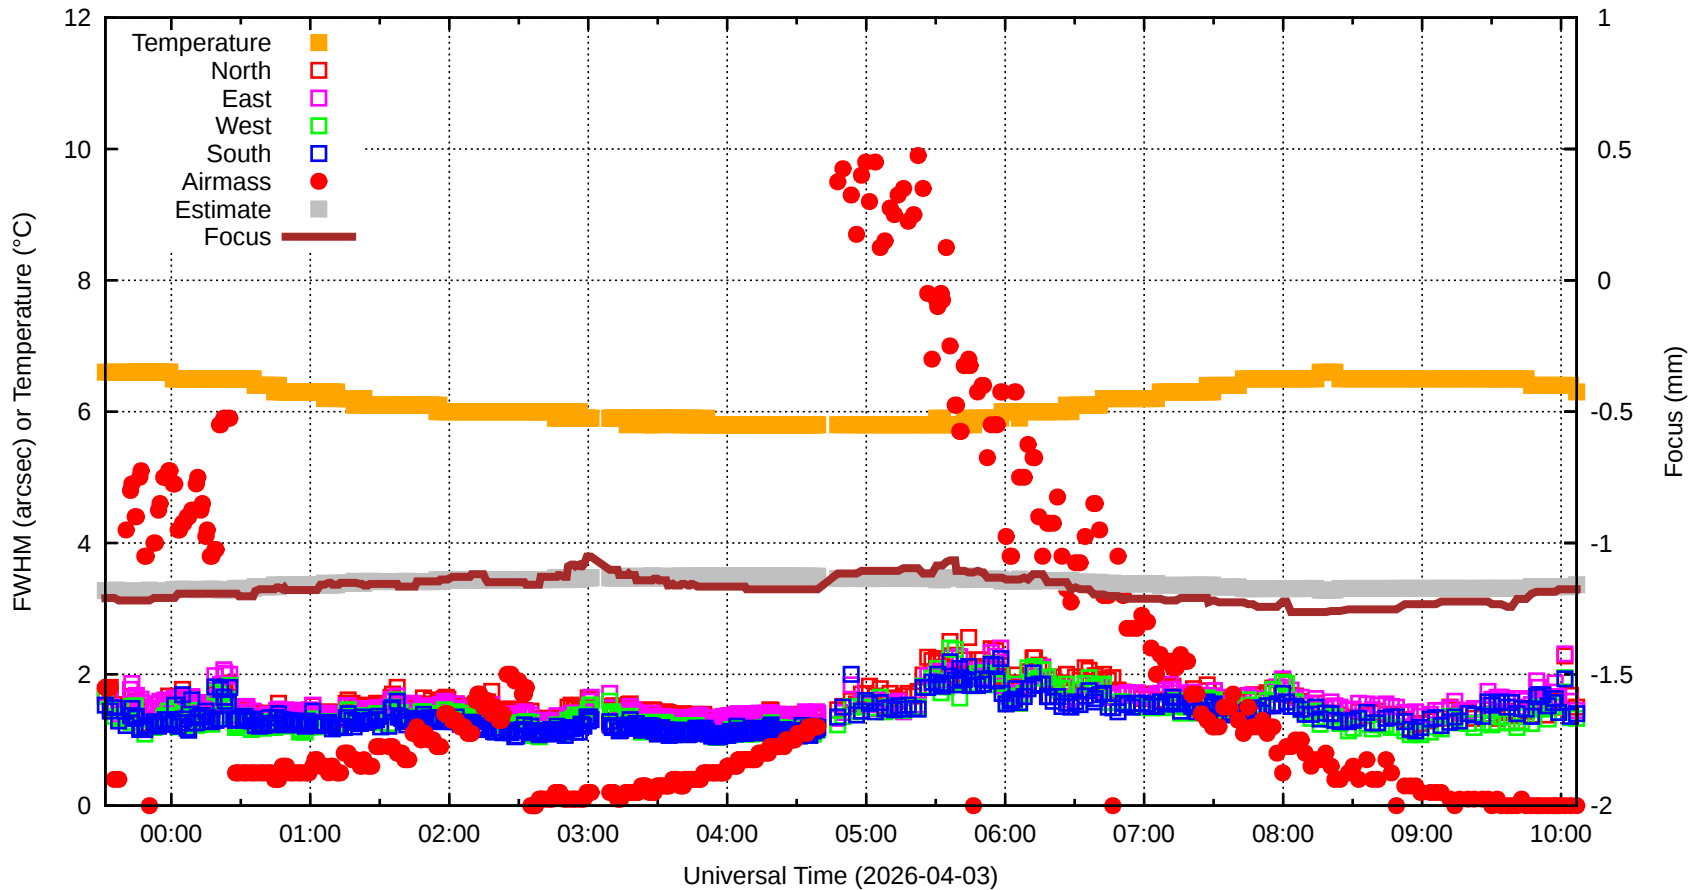

FFT (FWHM-FOCUS-TEMP) Monitoring

EST=-1.159 FOC=-1.176

0 0 0 0 0 0 0 0 0

0 0 0 0 0 0 0 0 0

0

0

0

0