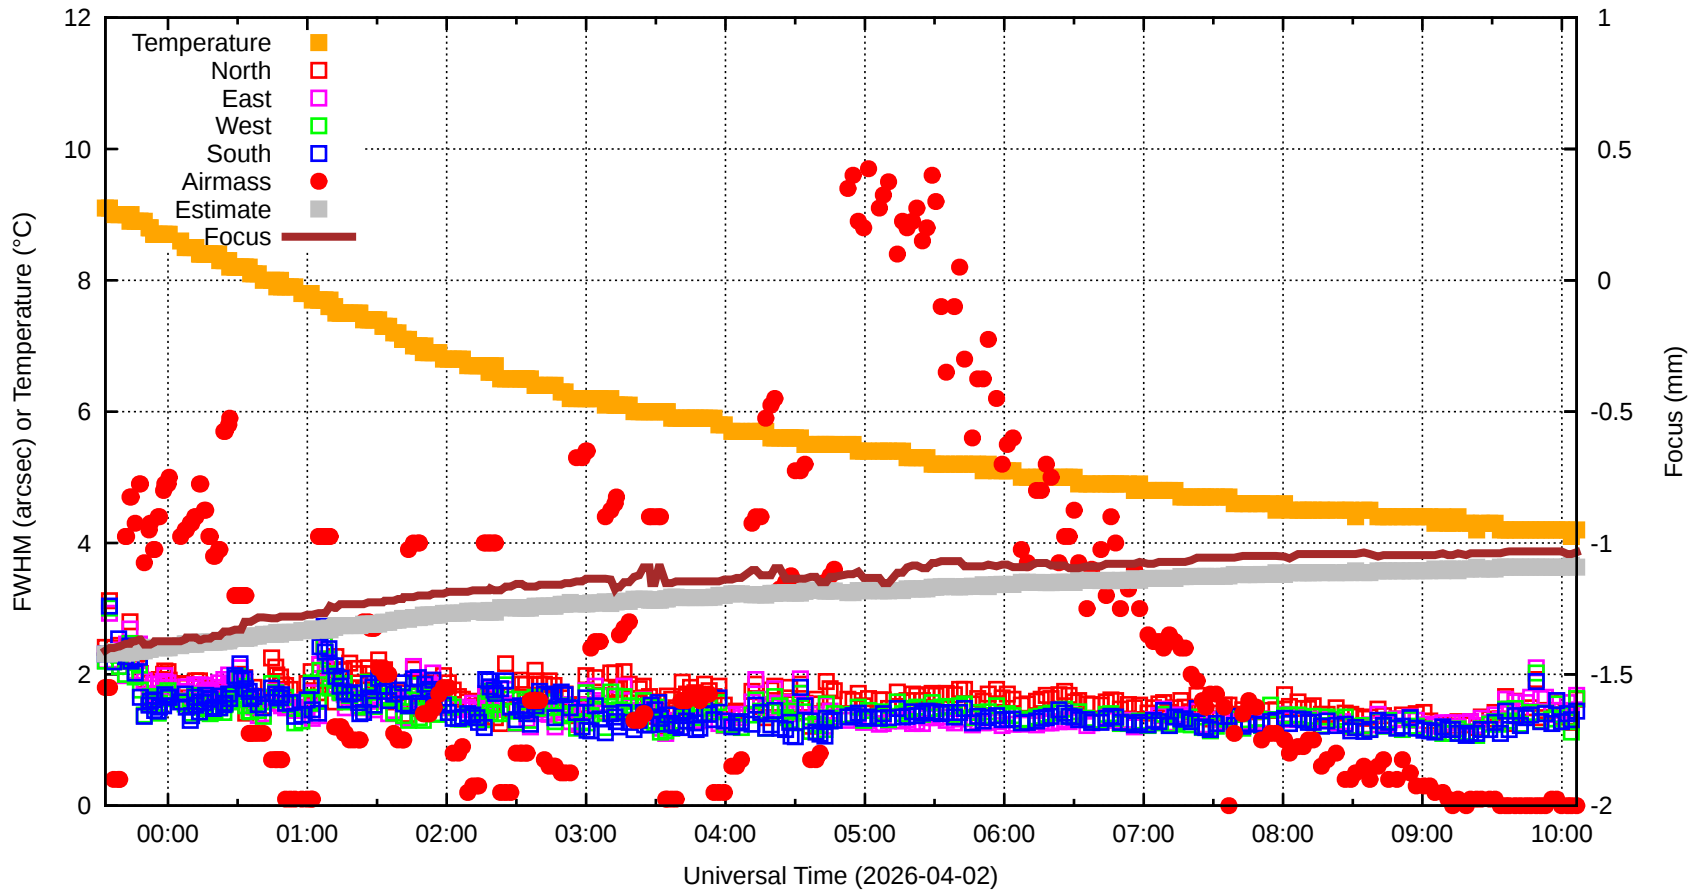

FFT (FWHM-FOCUS-TEMP) Monitoring

EST=-1.092 FOC=-1.035

0 0 0 0 0 0 0 0 0

0

0

0

0

0