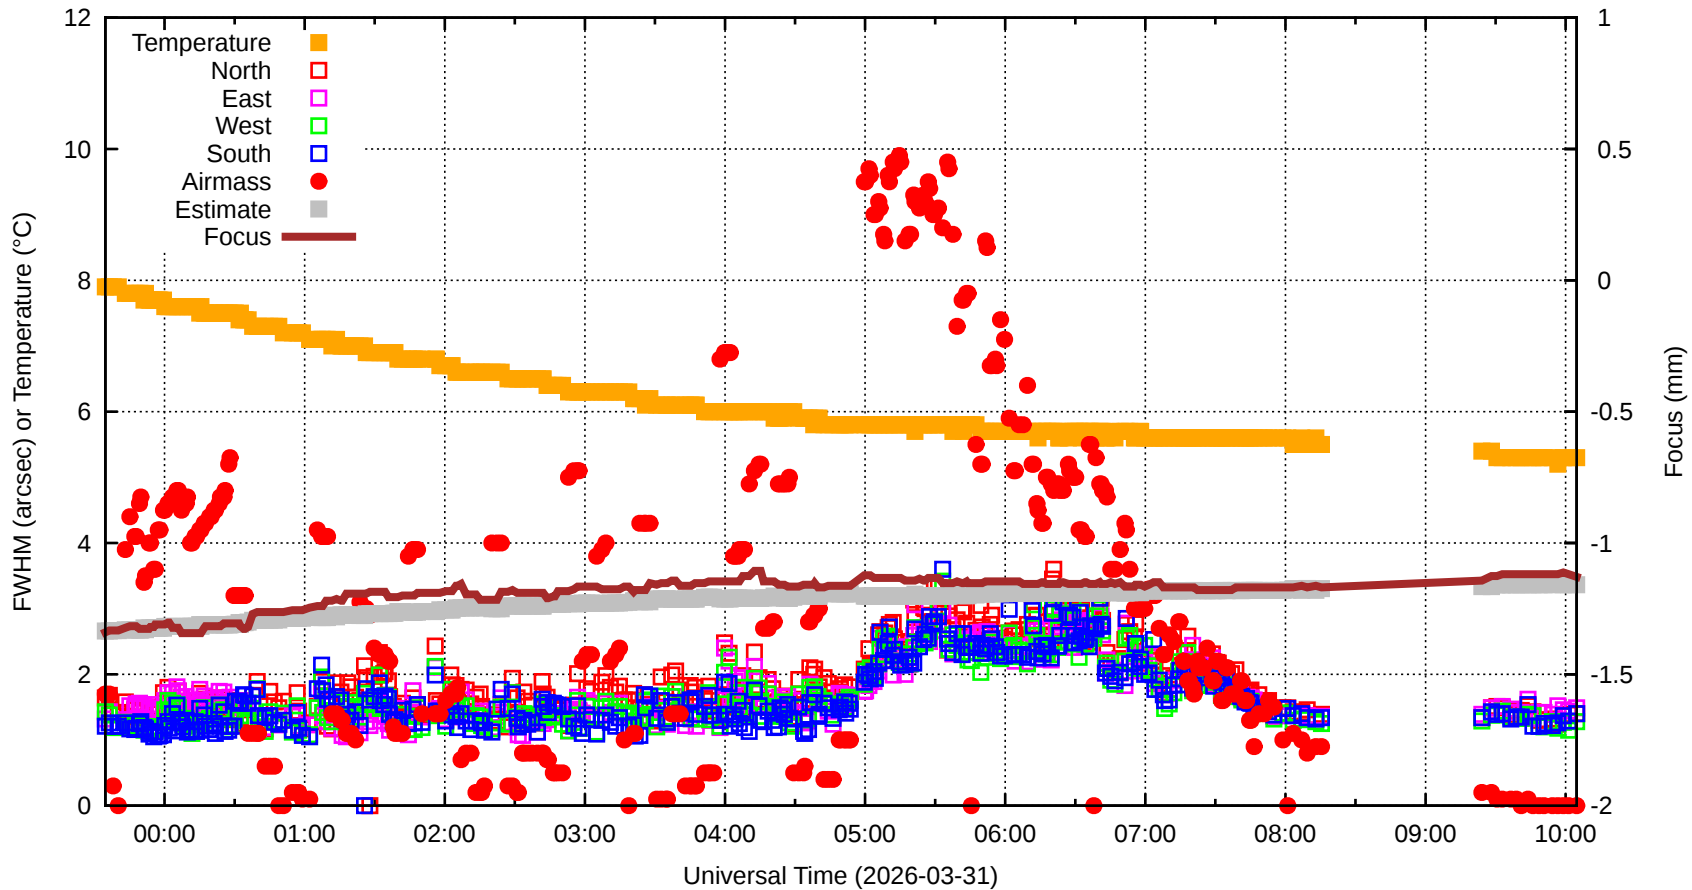

FFT (FWHM-FOCUS-TEMP) Monitoring

EST=-1.159 FOC=-1.129

0 0 0 0 0 0 0 0 0

0

0

0

0

0