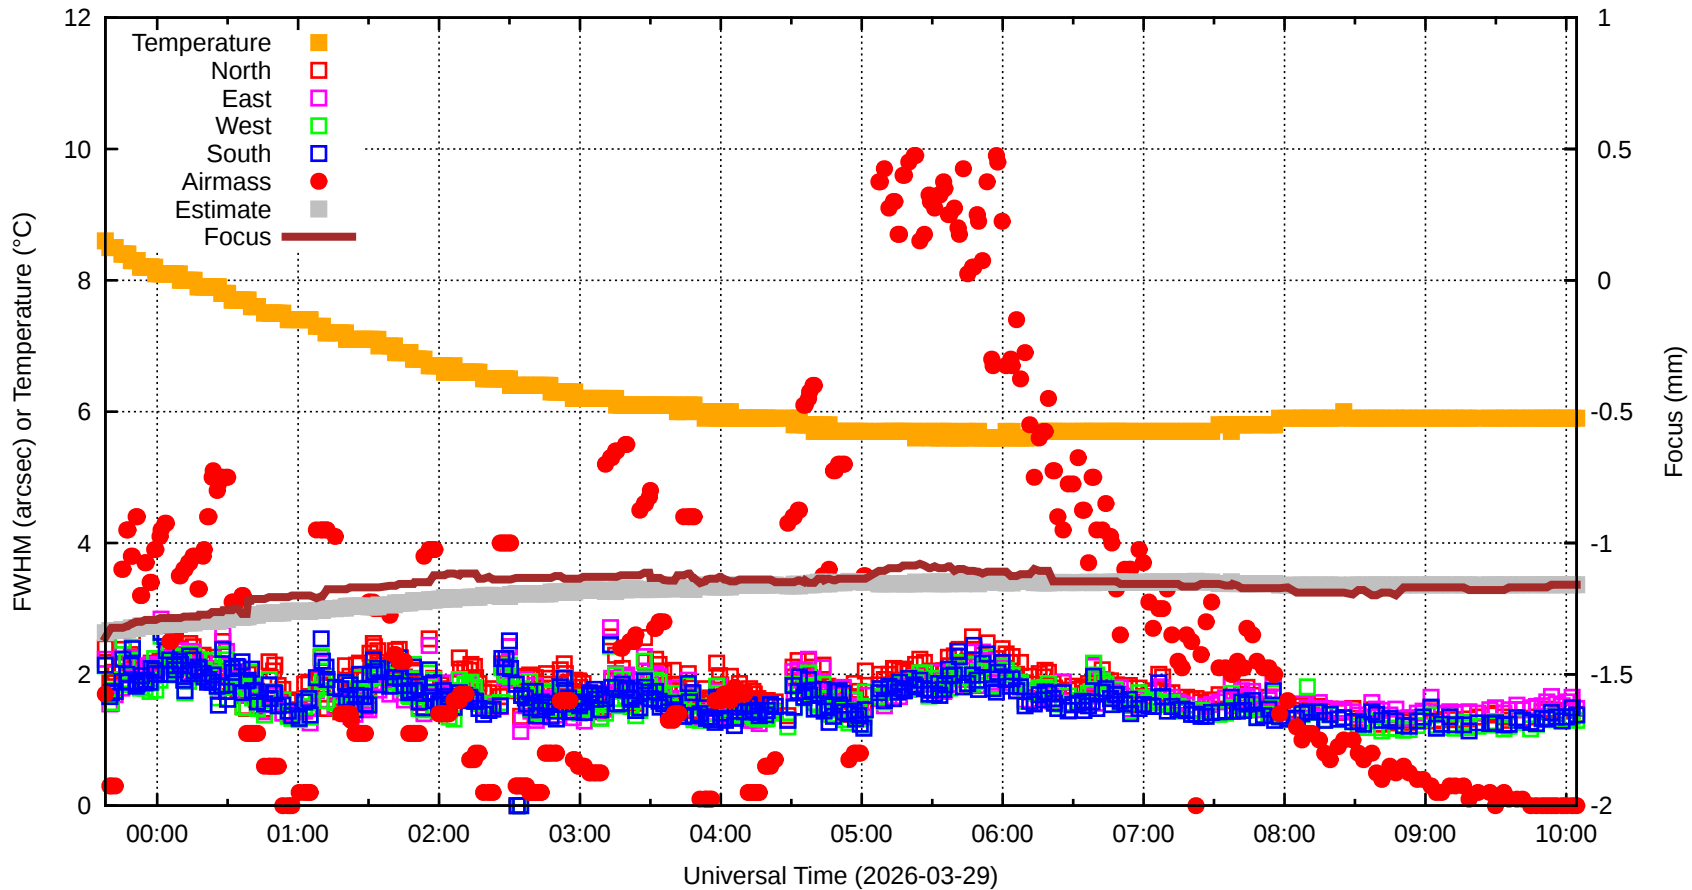

FFT (FWHM-FOCUS-TEMP) Monitoring

EST=-1.159 FOC=-1.159

0 0 0 0 0 0 0 0 0

0 0 0 0 0 0 0 0 0

0 0 0 0 0 0 0 0 0

0 0 0 0 0 0 0 0 0

0 0 0 0 0 0 0 0 0 0

0 0 0 0 0 0 0 0 0