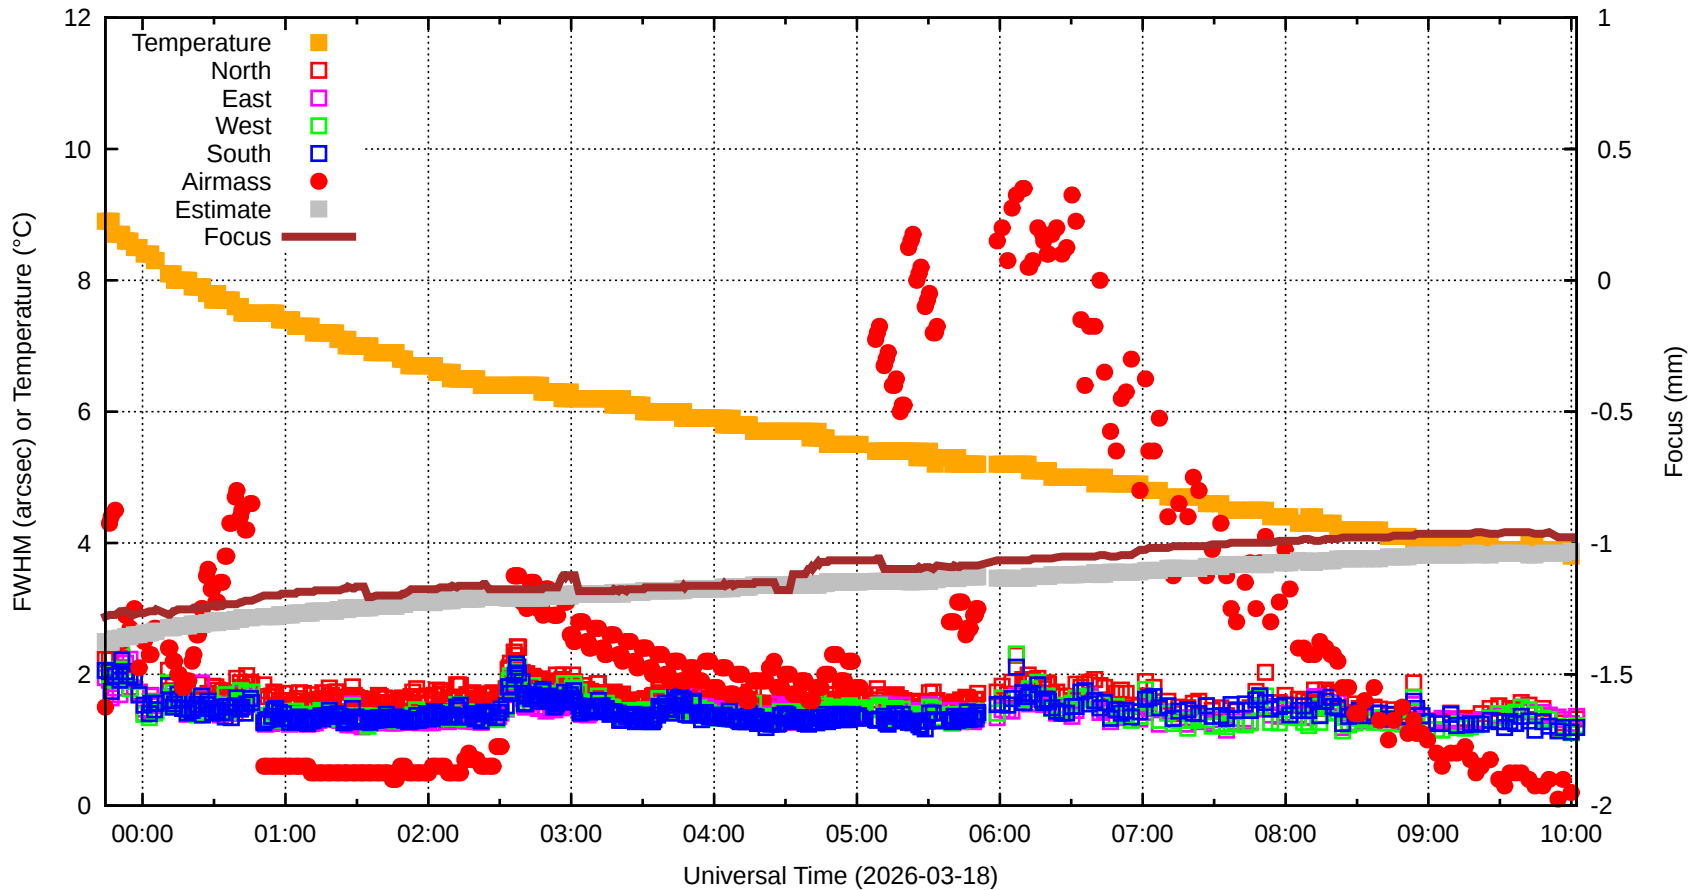

FFT (FWHM-FOCUS-TEMP) Monitoring

0 0 0 0 0 0 0 0 0

0 0 0 0 0 0 0 0 0 0

0 0 0 0 0 0 0 0 0

0

0

0

0