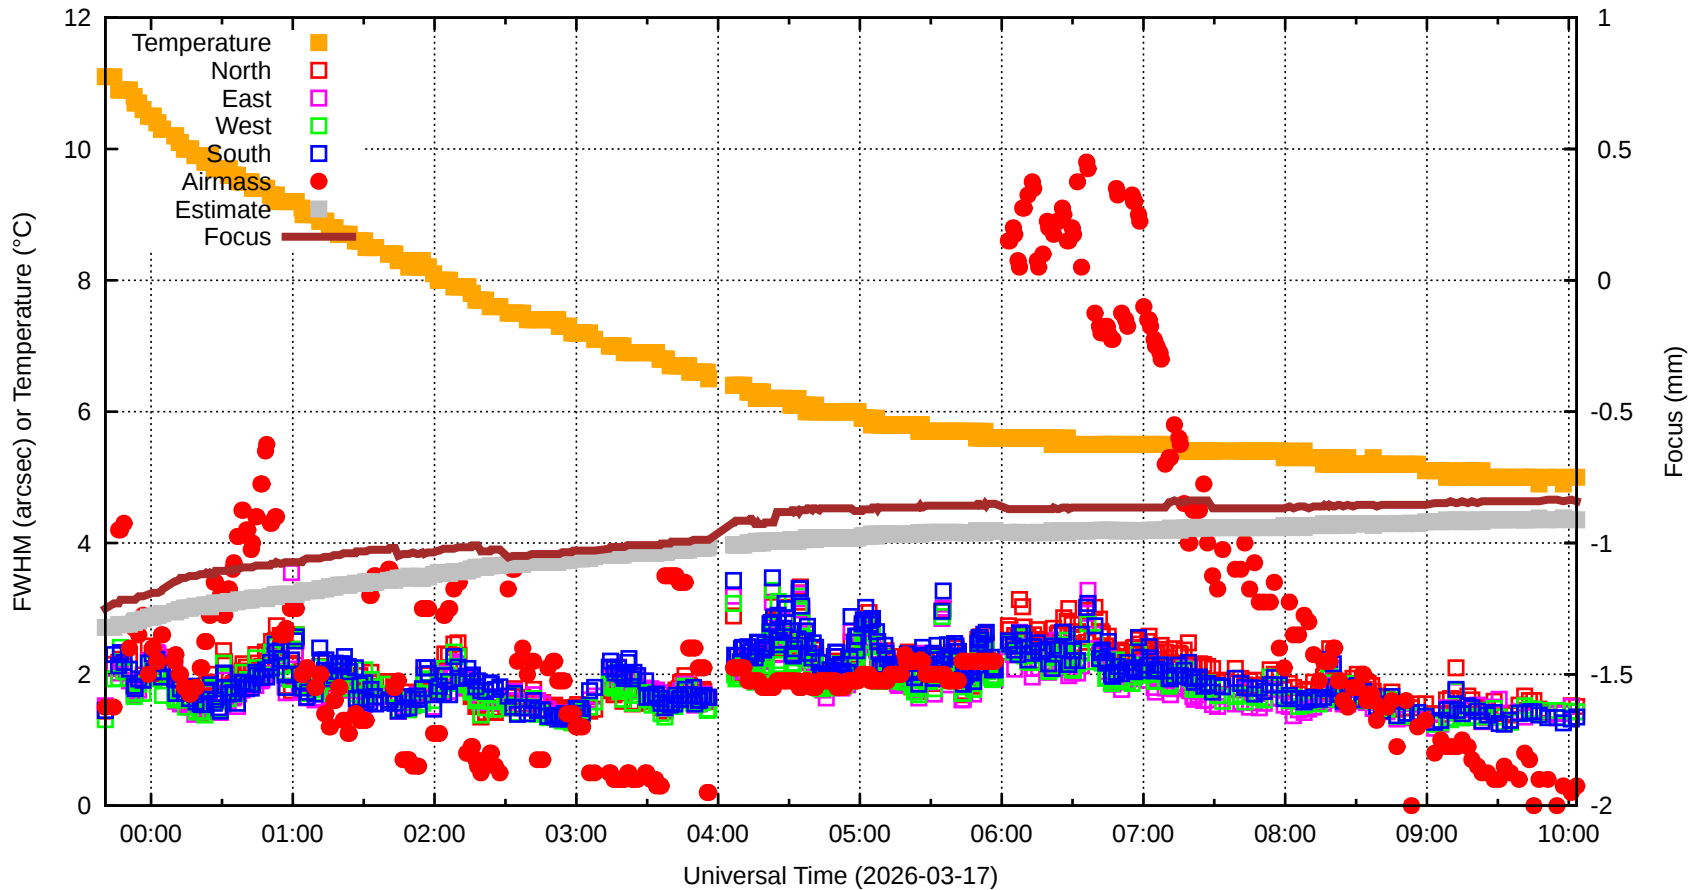

FFT (FWHM-FOCUS-TEMP) Monitoring

EST=-0.911 FOC=-0.841

0 0 0 0 0 0 0 0 0

0 0 0 0 0 0 0 0 0

0 0 0 0 0 0 0 0 0

0 0 0 0 0 0 0 0 0

0

0