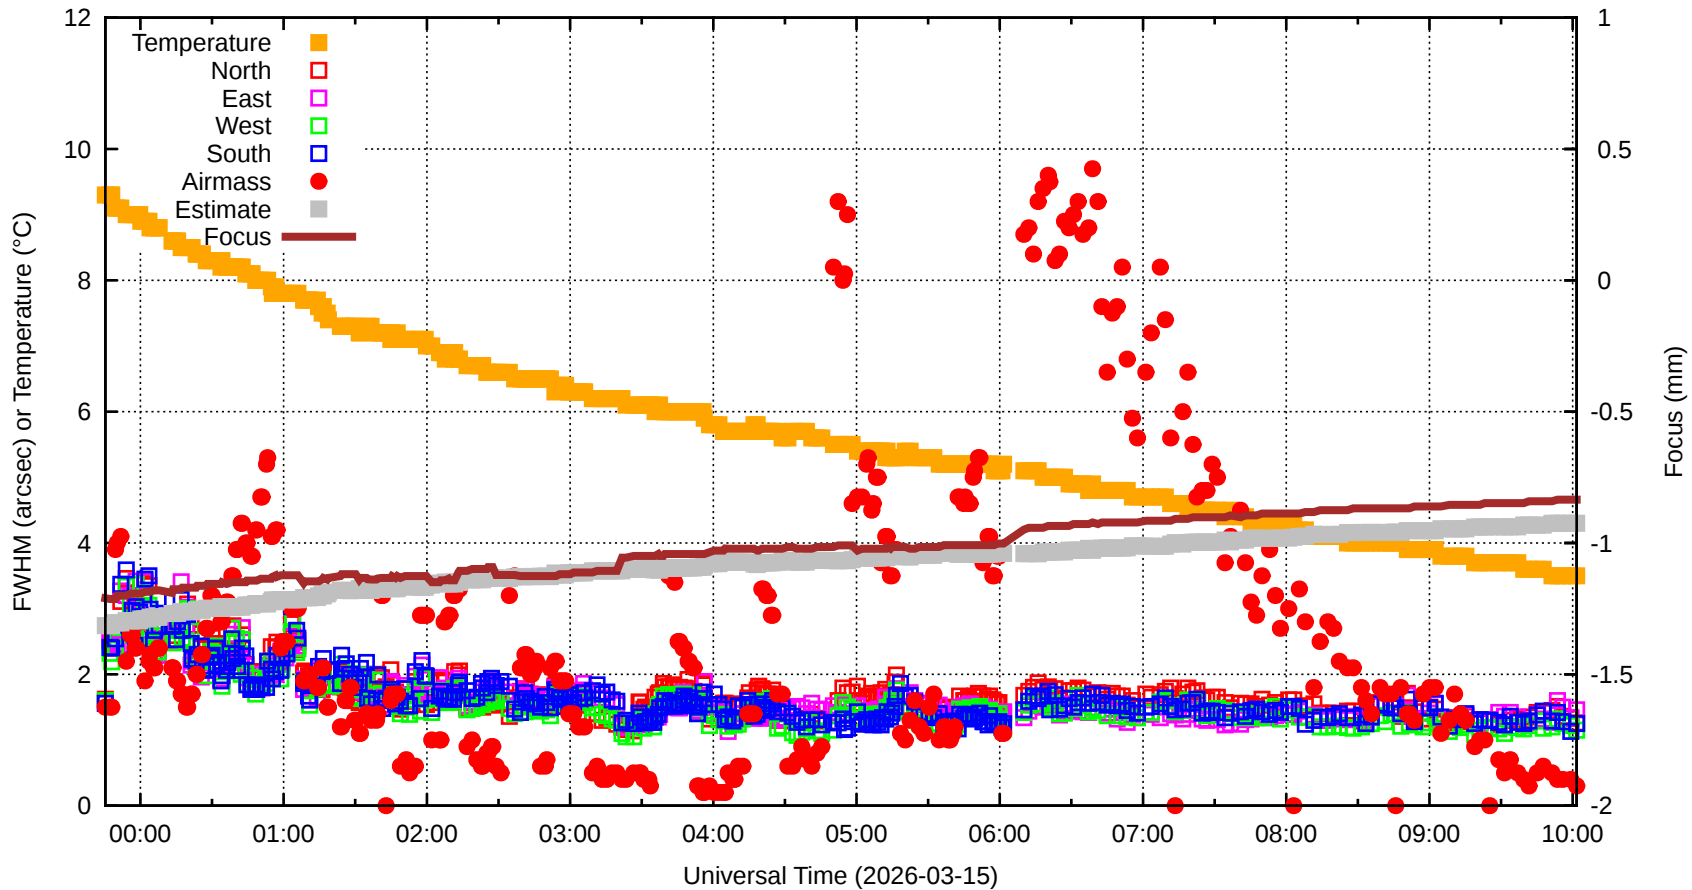

FFT (FWHM-FOCUS-TEMP) Monitoring

EST=-0.925 FOC=-0.835

0 0 0 0 0 0 0 0 0

0 0 0 0 0 0 0 0 0

0 0 0 0 0 0 0 0 0

0 0 0 0 0 0 0 0 0 0

0 0 0 0 0 0 0 0 0

0 0 0 0 0 0 0 0 0