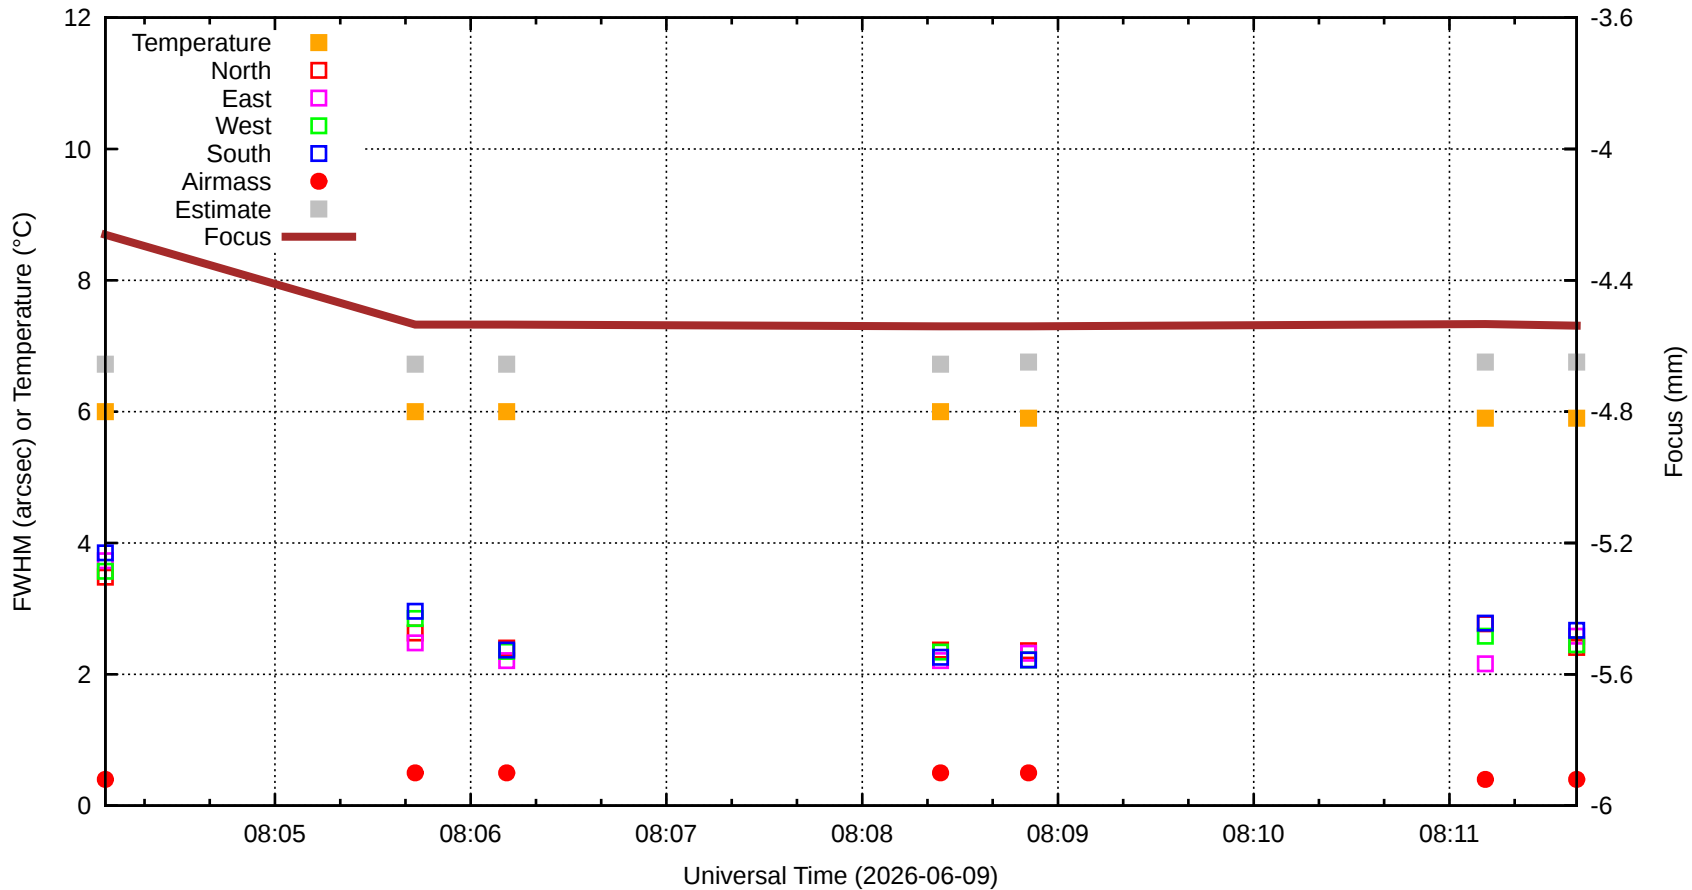

FFT (FWHM-FOCUS-TEMP) Monitoring

EST=-4.648 FOC=-4.538

0 0 0 0 0 0 0 0 0

0 0 0 0 0 0 0 0 0

0 0 0 0 0 0 0 0 0

0

0

0