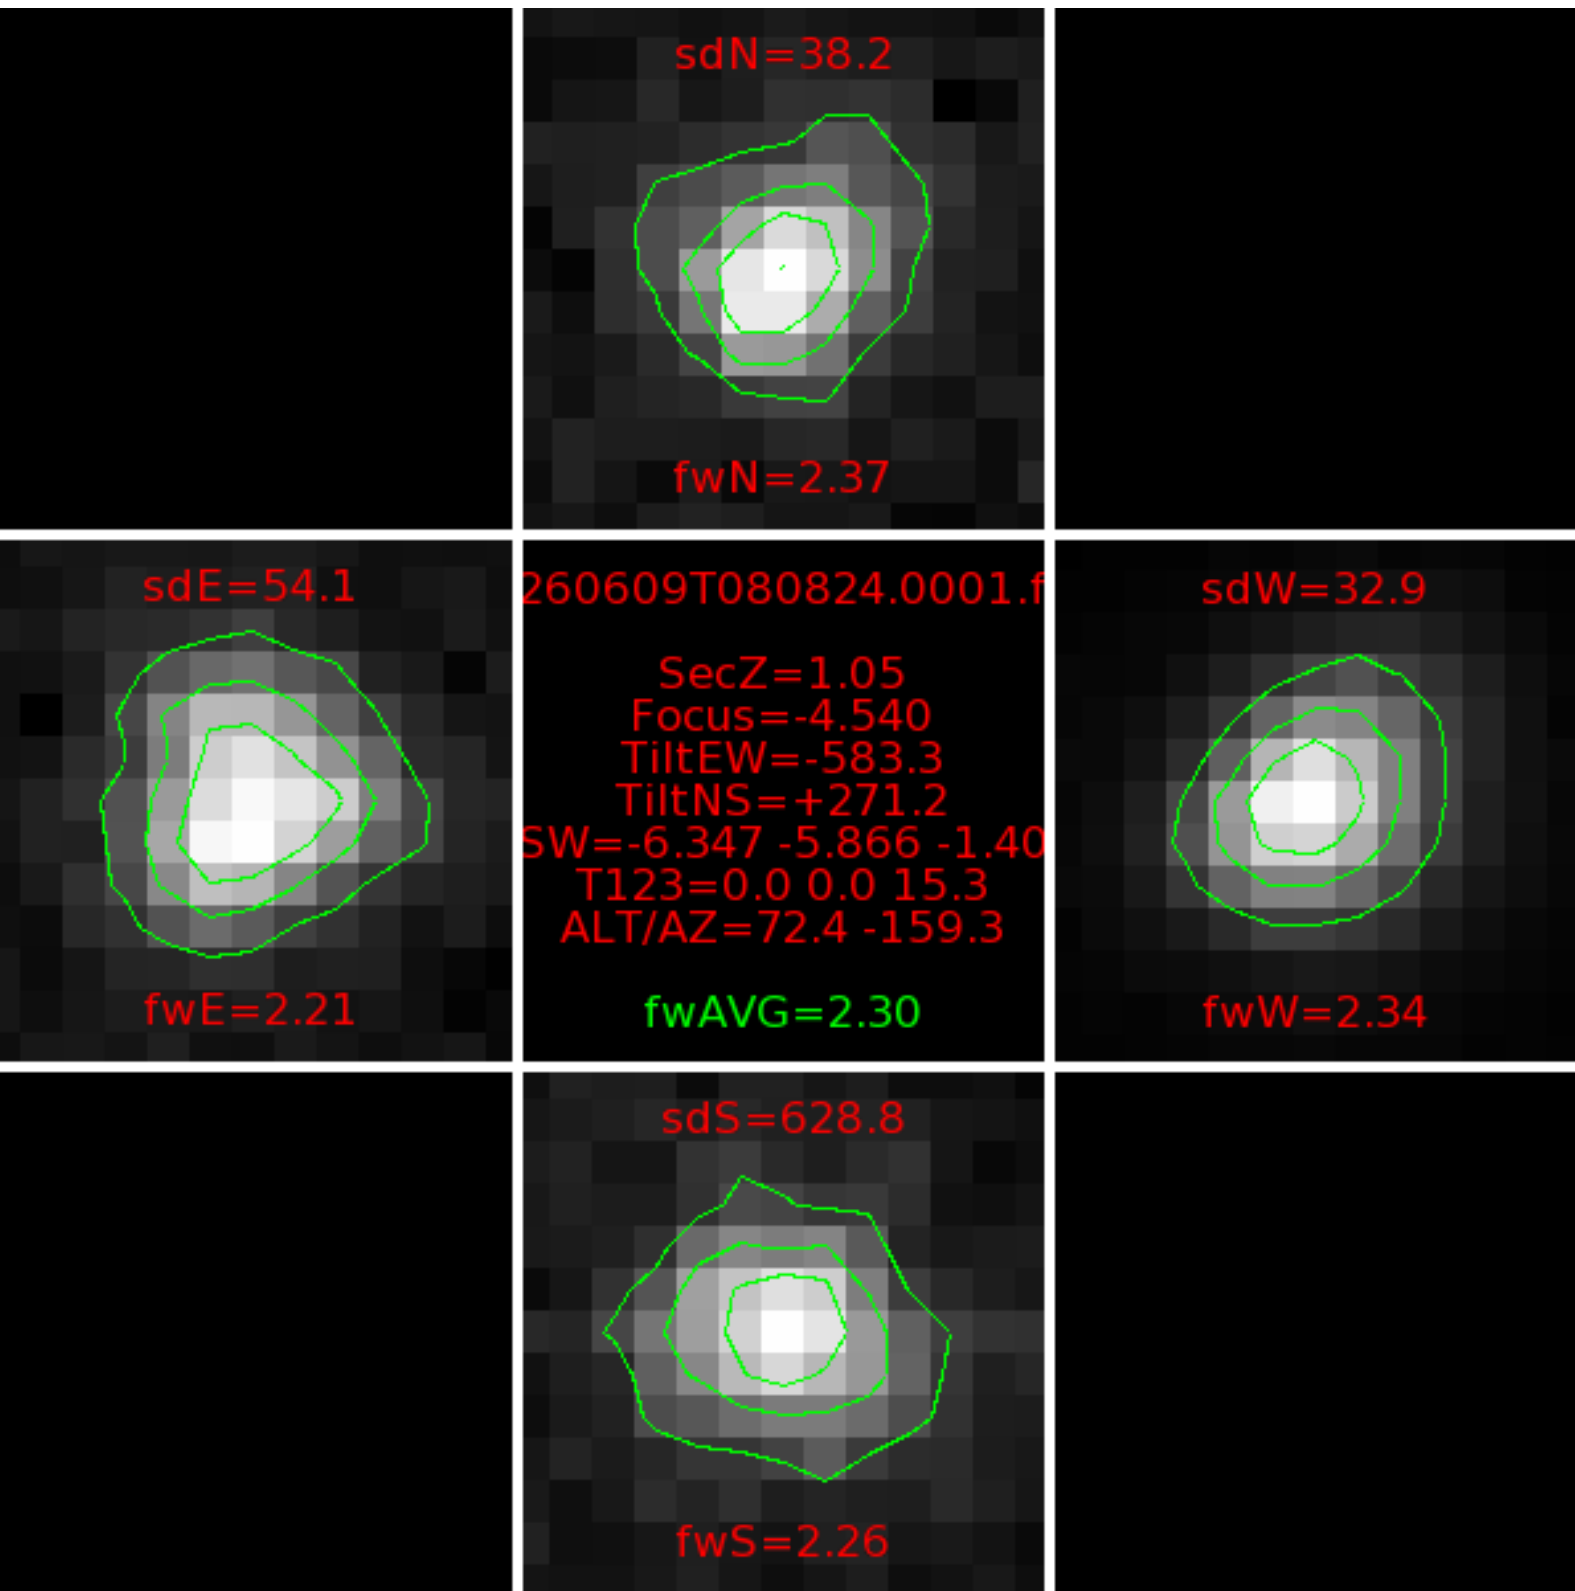

FFT (FWHM-FOCUS-TEMP) Monitoring

EST=-4.648 FOC=-4.538

0 0 0 0 0 0 0 0 0

0 0 0 0 0 0 0 0 0

0 0 0 0 0 0 0 0 0

0

0

0