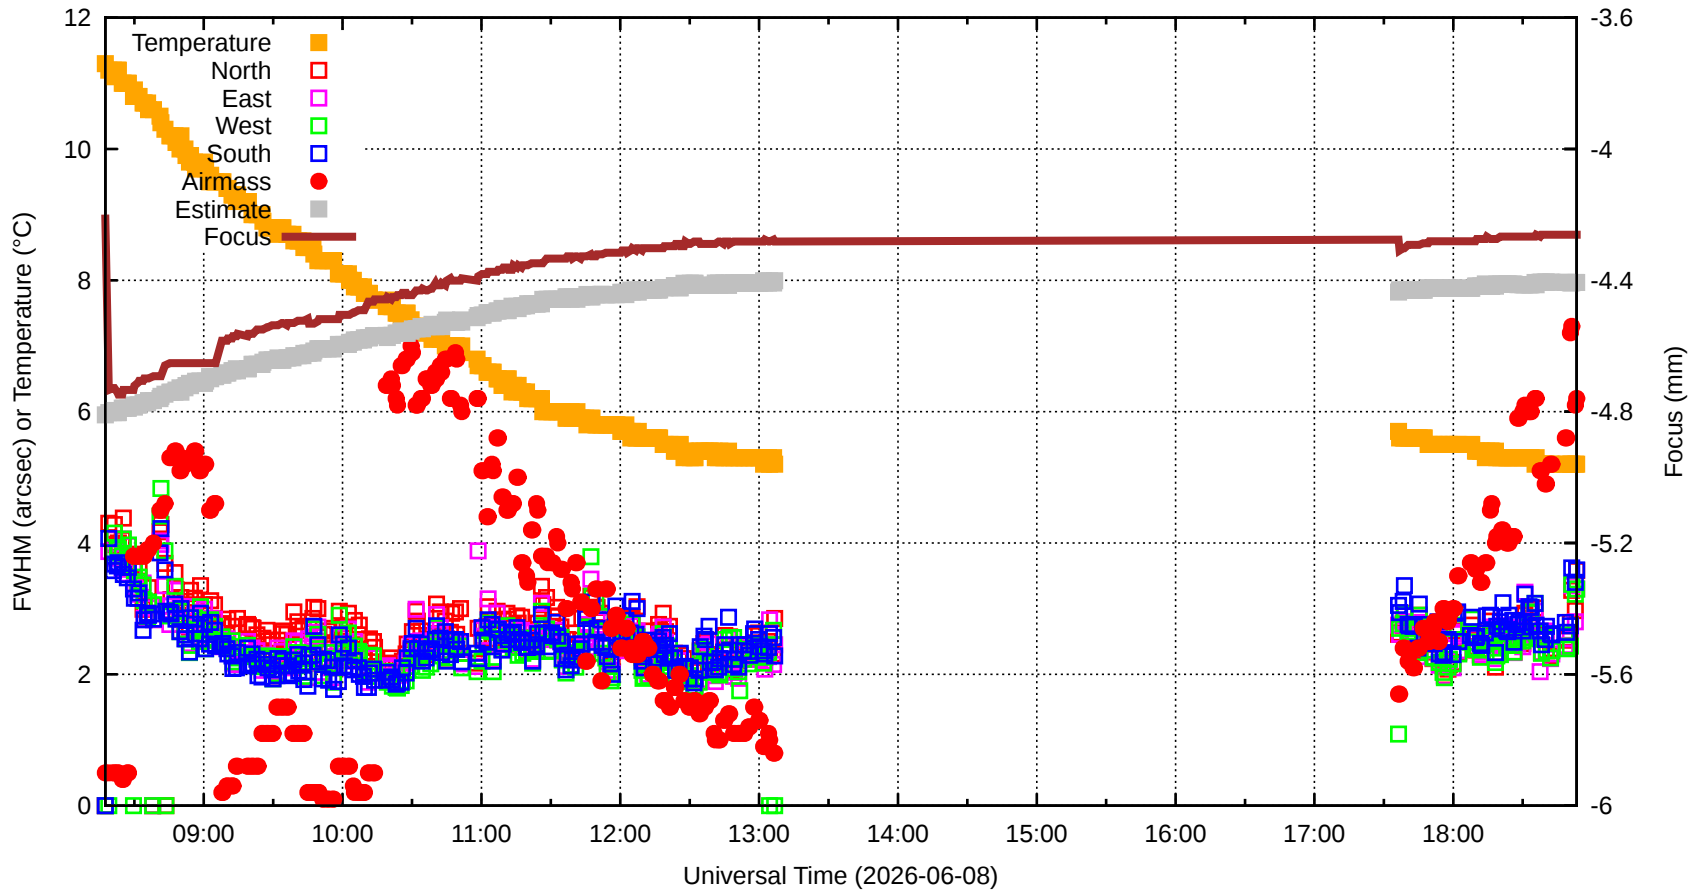

# FFT (FWHM-FOCUS-TEMP) Monitoring

EST=-4.401 FOC=-4.261

sdN=0.0

fwN=0.00

sdE=0.0

260608T081728.0001.f

sdW=0.0

SecZ=1.05  
Focus=-4.212  
TiltEW=-583.3  
TiltNS=+271.2  
SW=-6.019 -5.538 -1.07  
T123=15.1 16.1 17.6  
ALT/AZ=72.6 -161.7