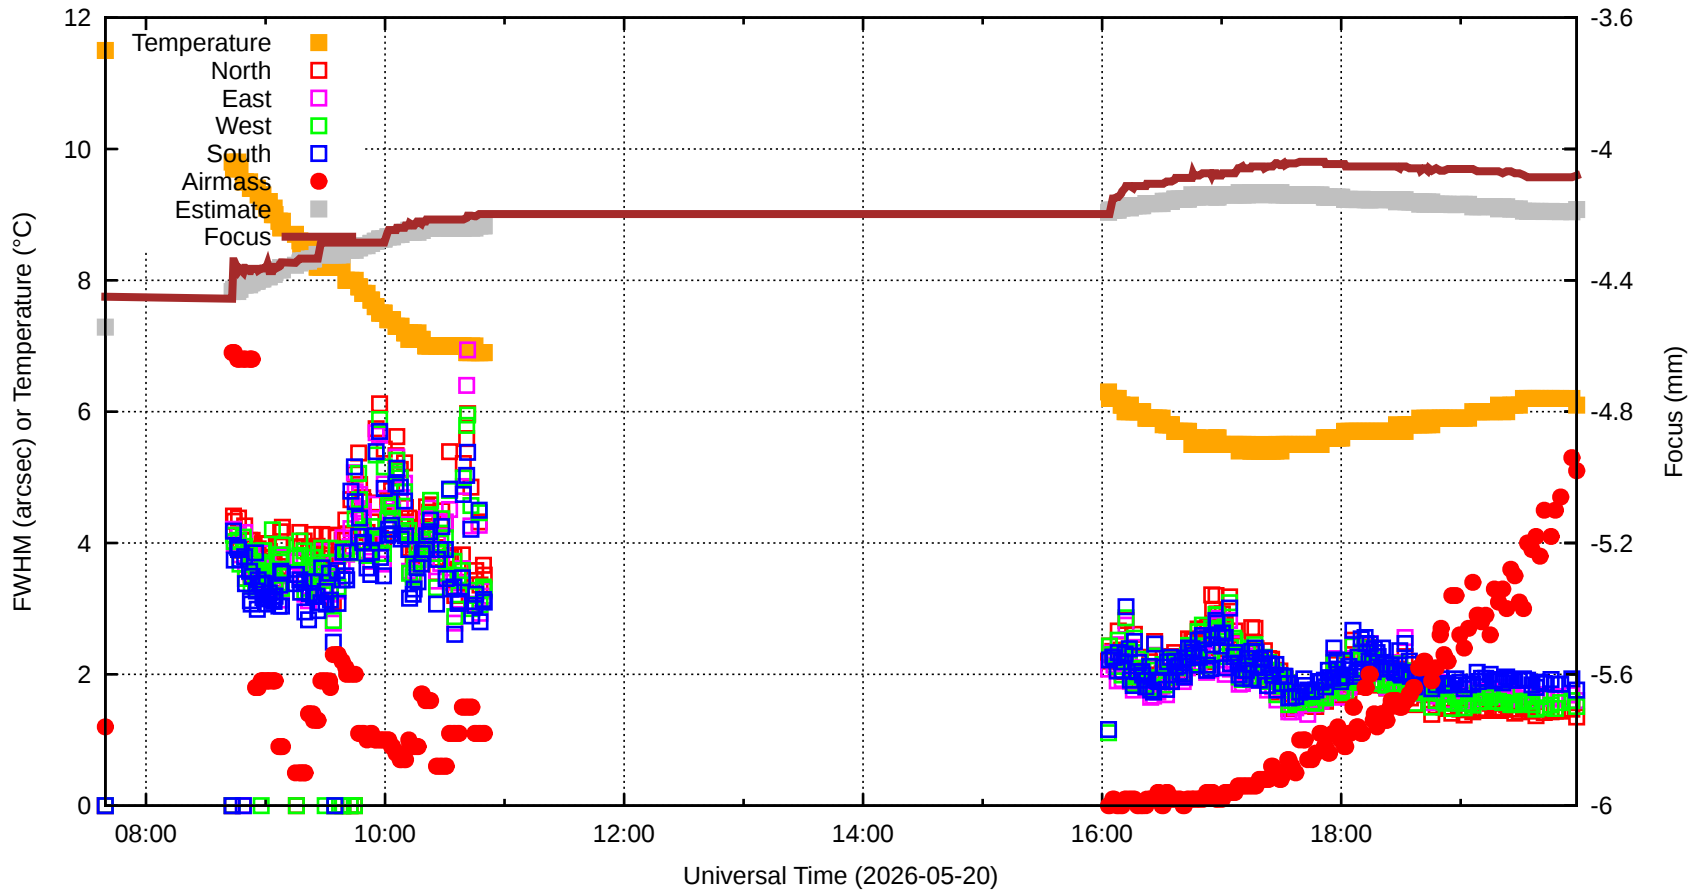

# FFT (FWHM-FOCUS-TEMP) Monitoring

EST=-4.179 FOC=-4.081

sdN=0.0

fwN=0.00

sdE=0.0

260520T073933.0001.f

sdW=0.0

SecZ=1.12  
Focus=-4.450  
TiltEW=-583.3  
TiltNS=+271.2  
SW=-6.257 -5.776 -1.31  
T123=10.1 11.0 13.6  
ALT/AZ=63.4 123.5