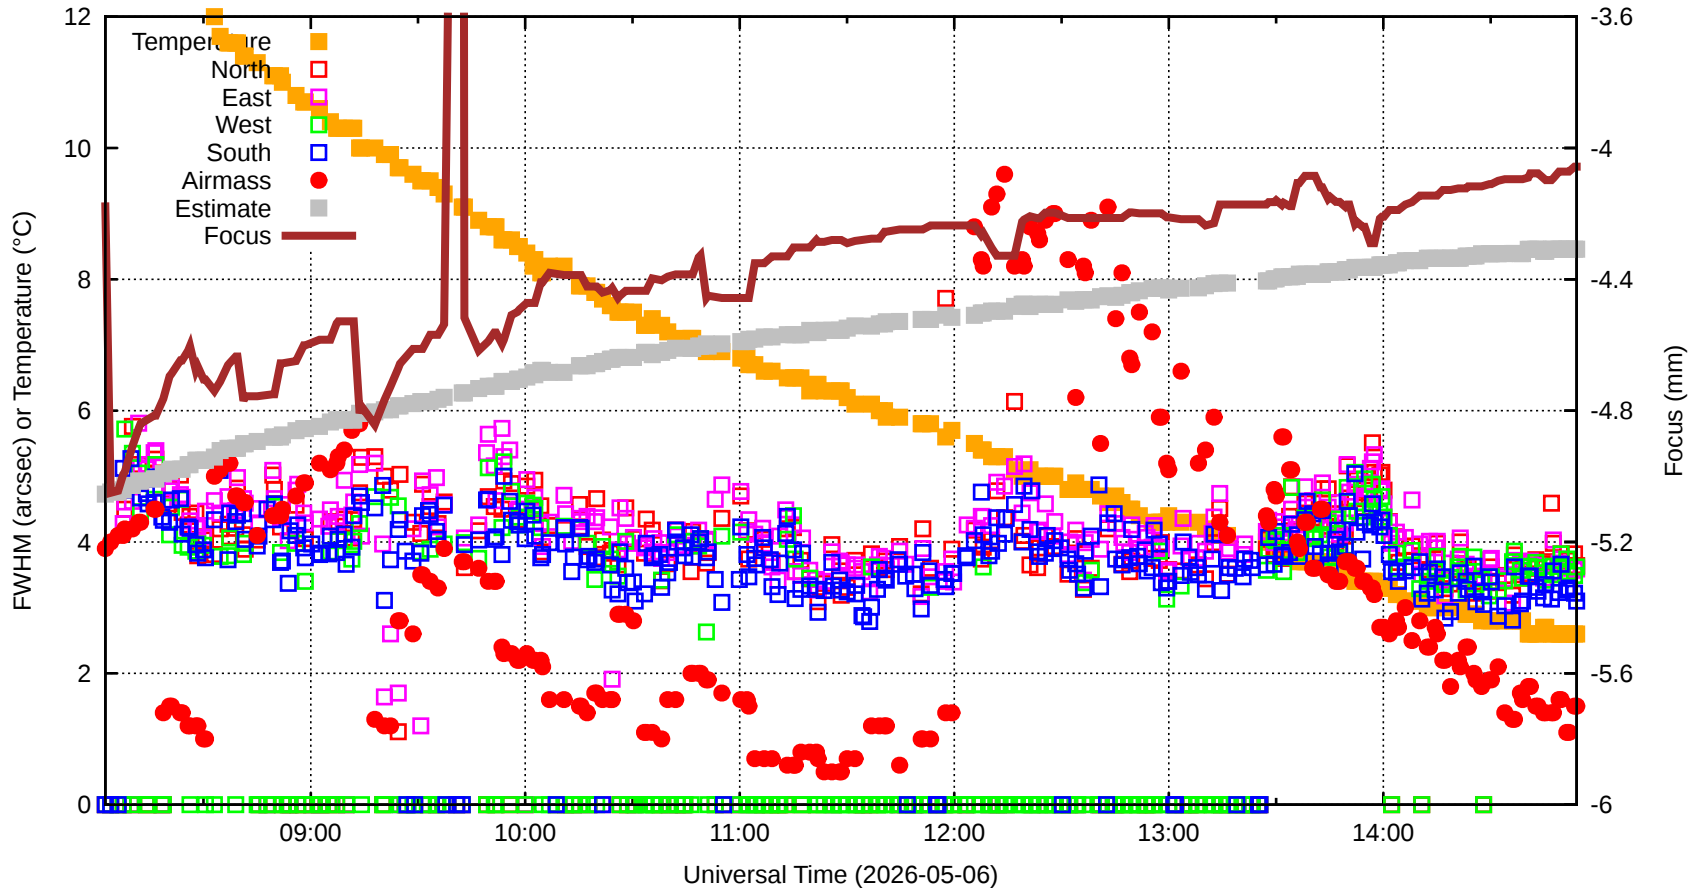

# FFT (FWHM-FOCUS-TEMP) Monitoring

EST=-4.307 FOC=-4.057

0 0 0 0 0 0 0 0 0

0 0 0 0 0 0 0 0 0 0

0 0 0 0 0 0 0 0 0

0 0 0 0 0 0 0 0 0

0

0