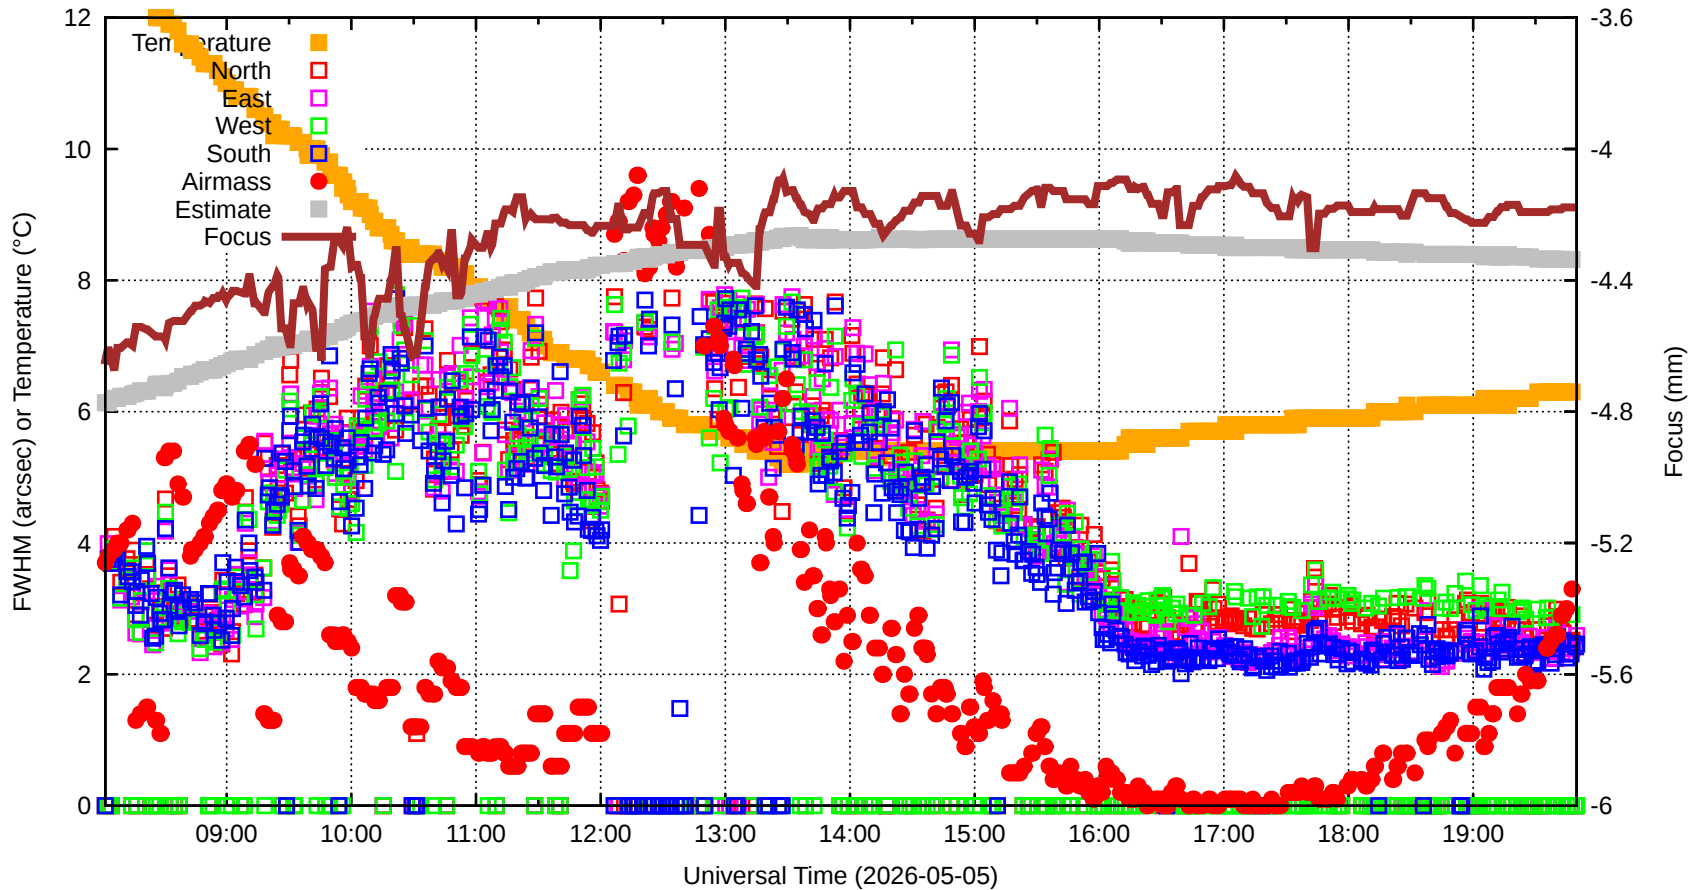

FFT (FWHM-FOCUS-TEMP) Monitoring

sdN=0.0

fwN=0.00

sdE=0.0

20250505T080503.0001.fits

sdW=0.0

SecZ=1.25
Focus=-4.375
TiltEW=-582.9
TiltNS=+271.1

ESW=-6.181 -5.701 -1.243