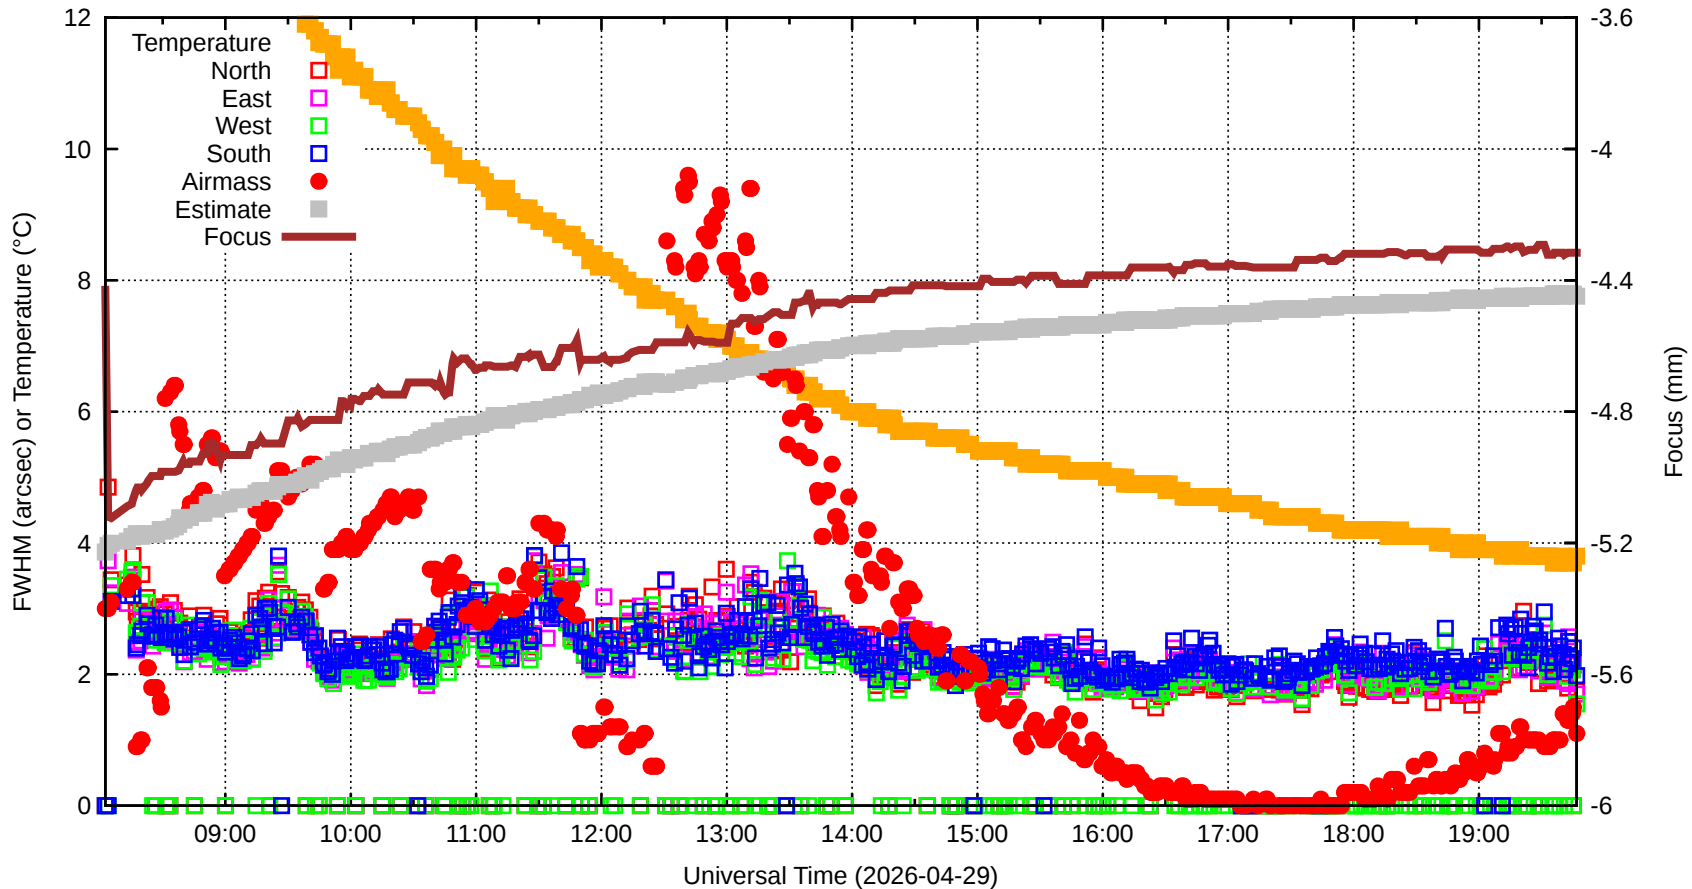

FFT (FWHM-FOCUS-TEMP) Monitoring

EST=-4.447 FOC=-4.316

sdN=0.0

fwN=0.00

sdE=0.0

20250429T080609.0001.fits

sdW=0.0

SecZ=1.28