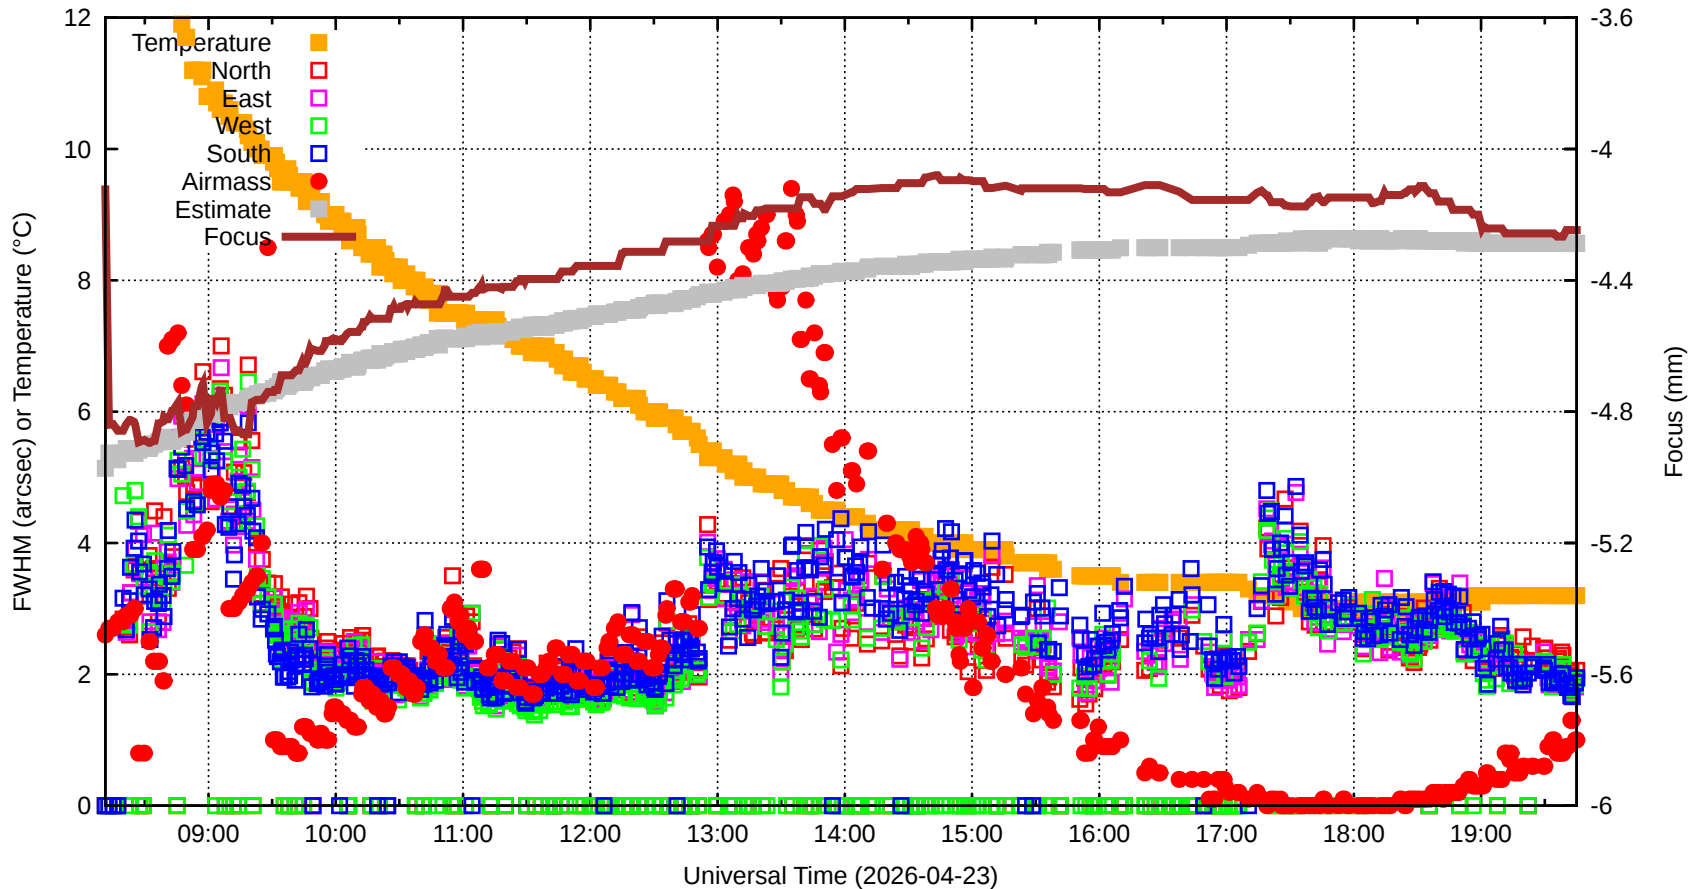

FFT (FWHM-FOCUS-TEMP) Monitoring

EST=-4.287 FOC=-4.247