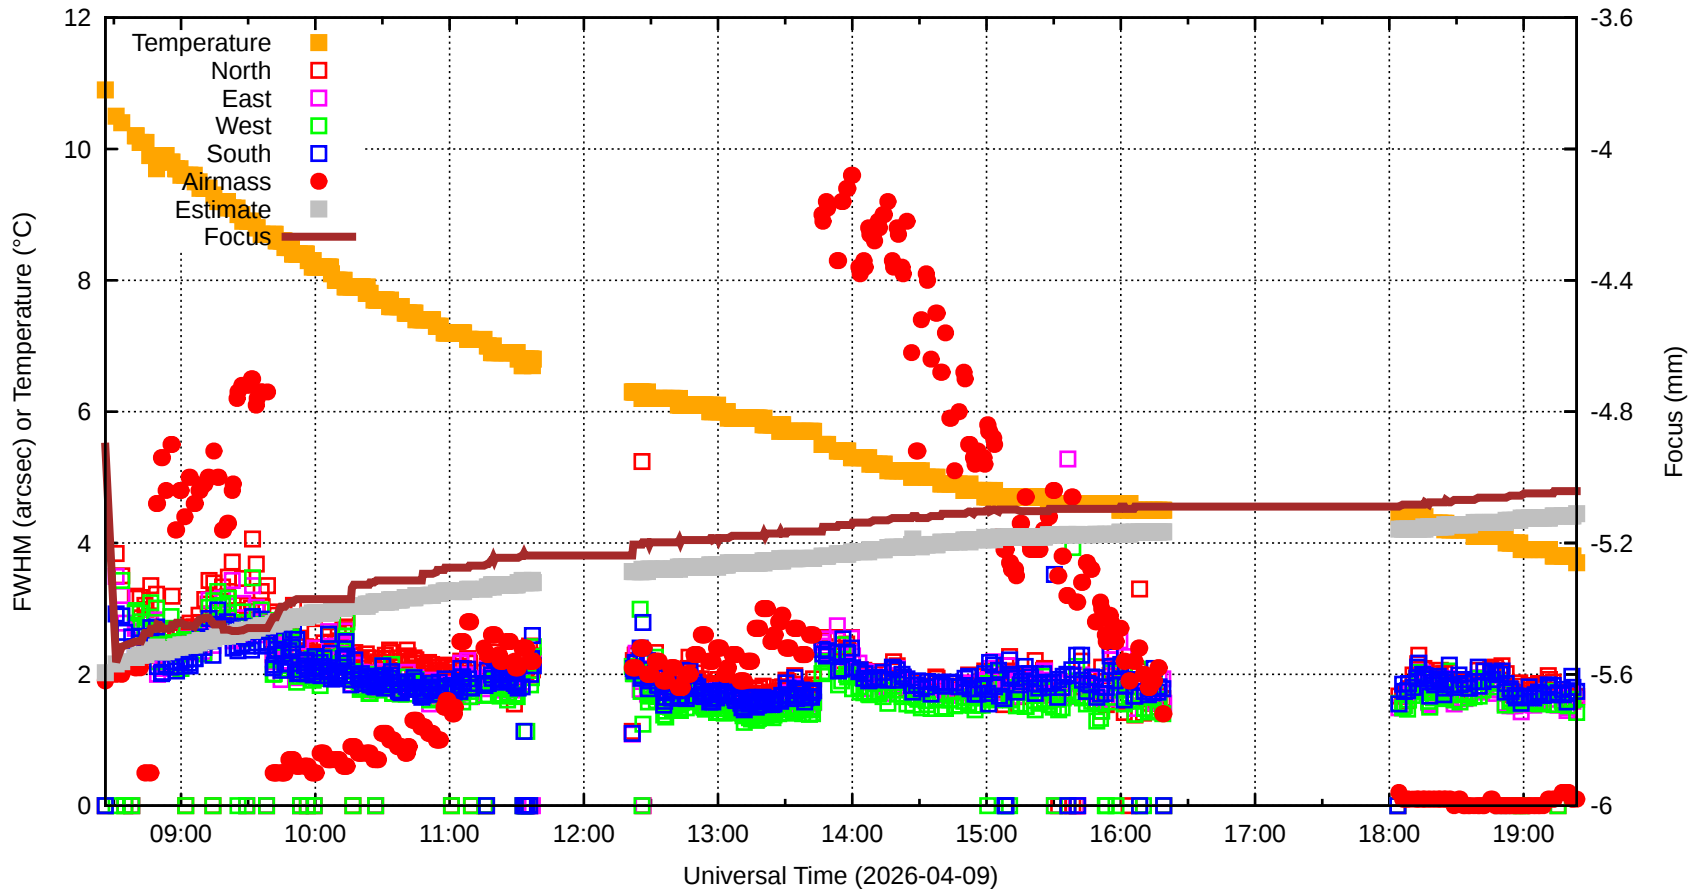

# FFT (FWHM-FOCUS-TEMP) Monitoring

EST=-5.111 FOC=-5.042

sdN=0.0

fwN=0.00

sdE=0.0

20250409T083005.0001.fits

sdW=0.0

SecZ=1.42