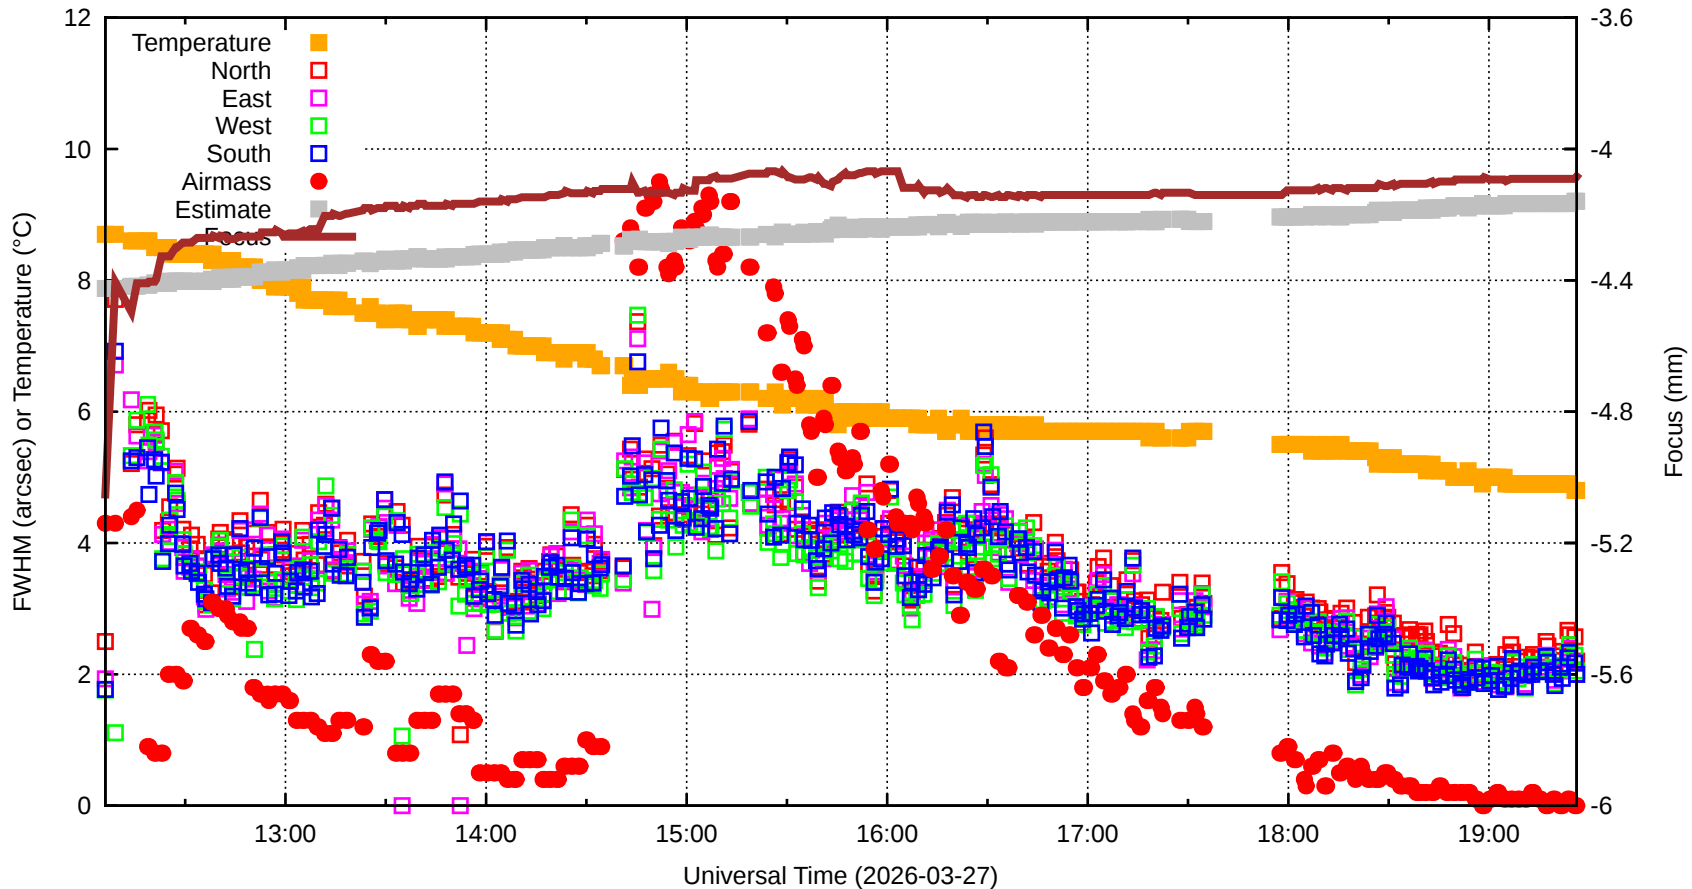

FFT (FWHM-FOCUS-TEMP) Monitoring

EST=-4.159 FOC=-4.084

0

0

0

0

0

0