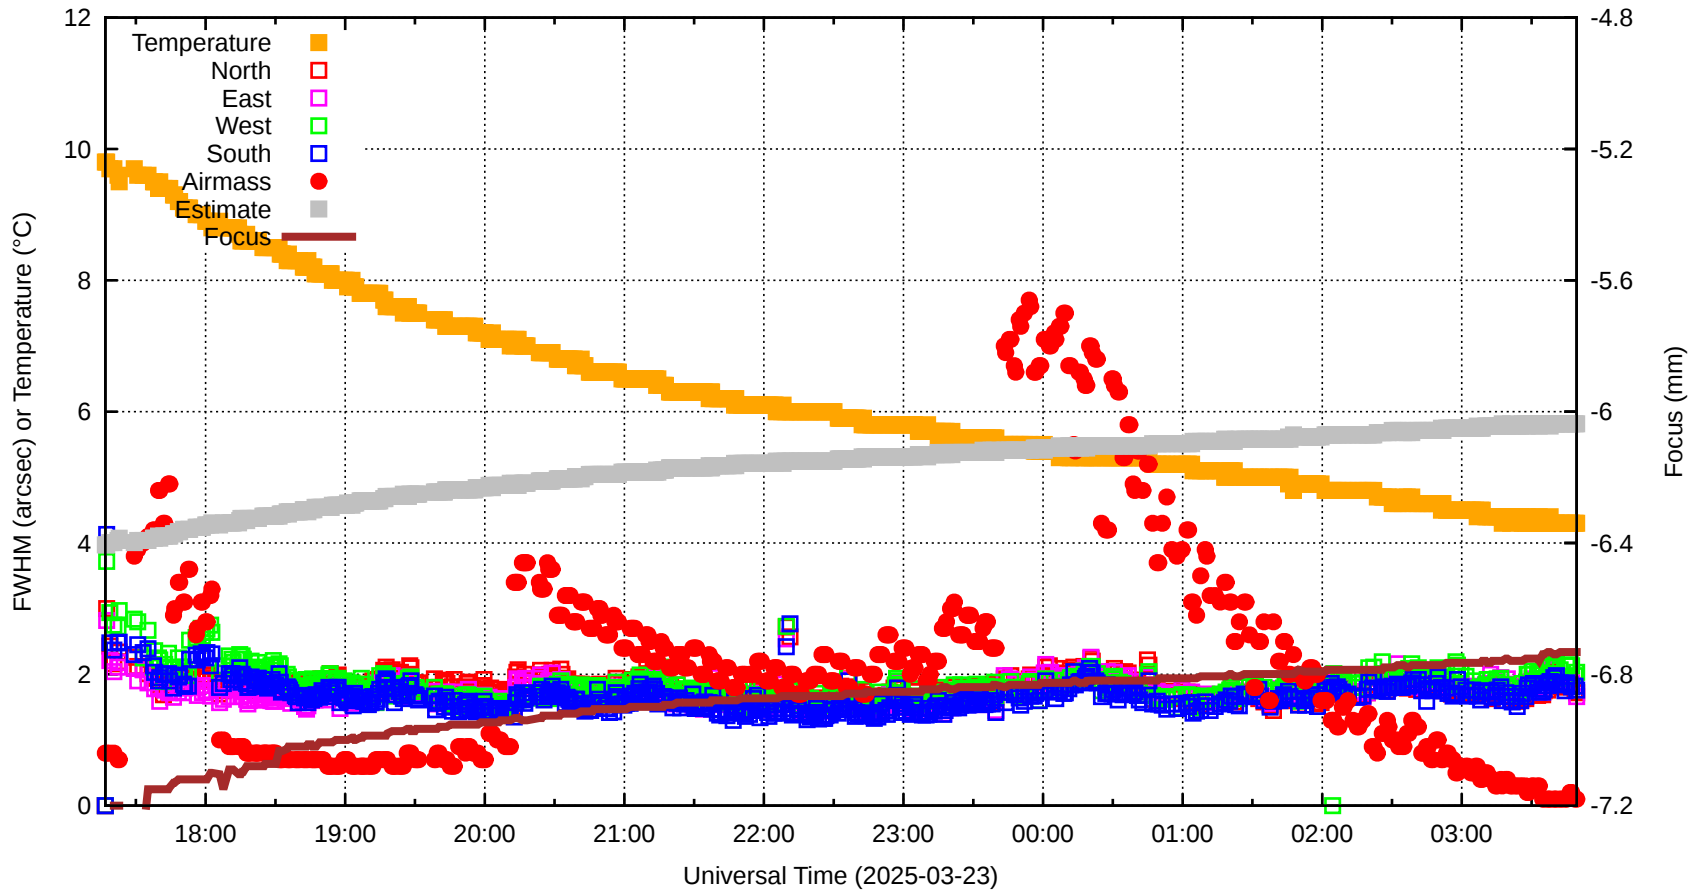

FFT (FWHM-FOCUS-TEMP) Monitoring

EST=-6.037 FOC=-6.732