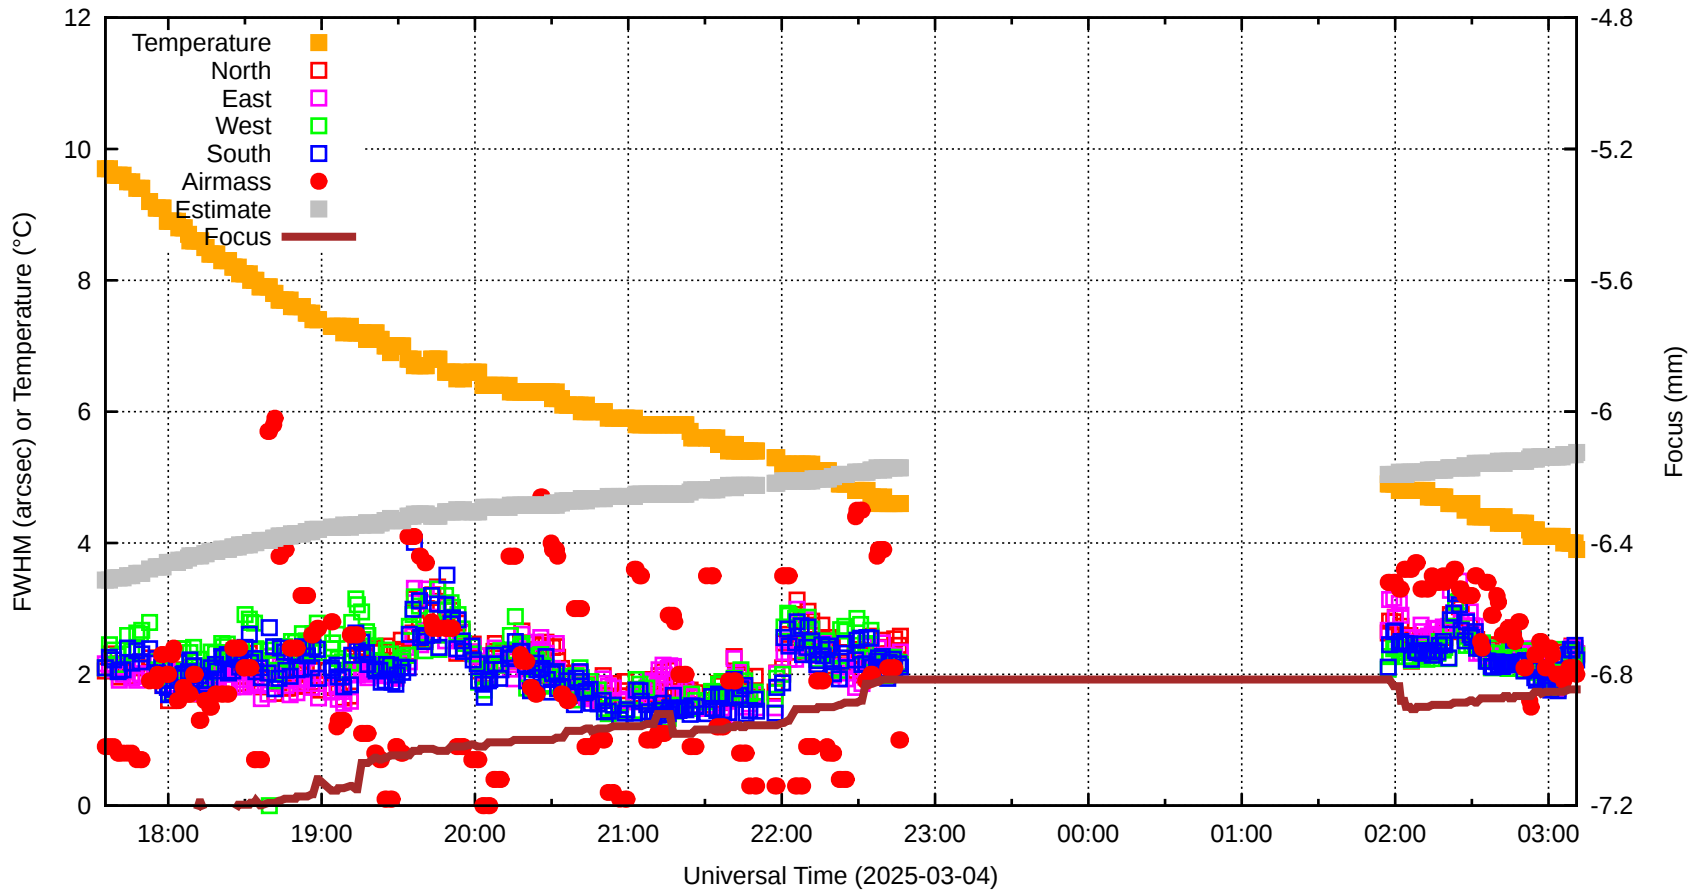

# FFT (FWHM-FOCUS-TEMP) Monitoring

EST=-6.124 FOC=-6.846

0 0 0 0 0 0 0 0 0

0

0

0

0

0