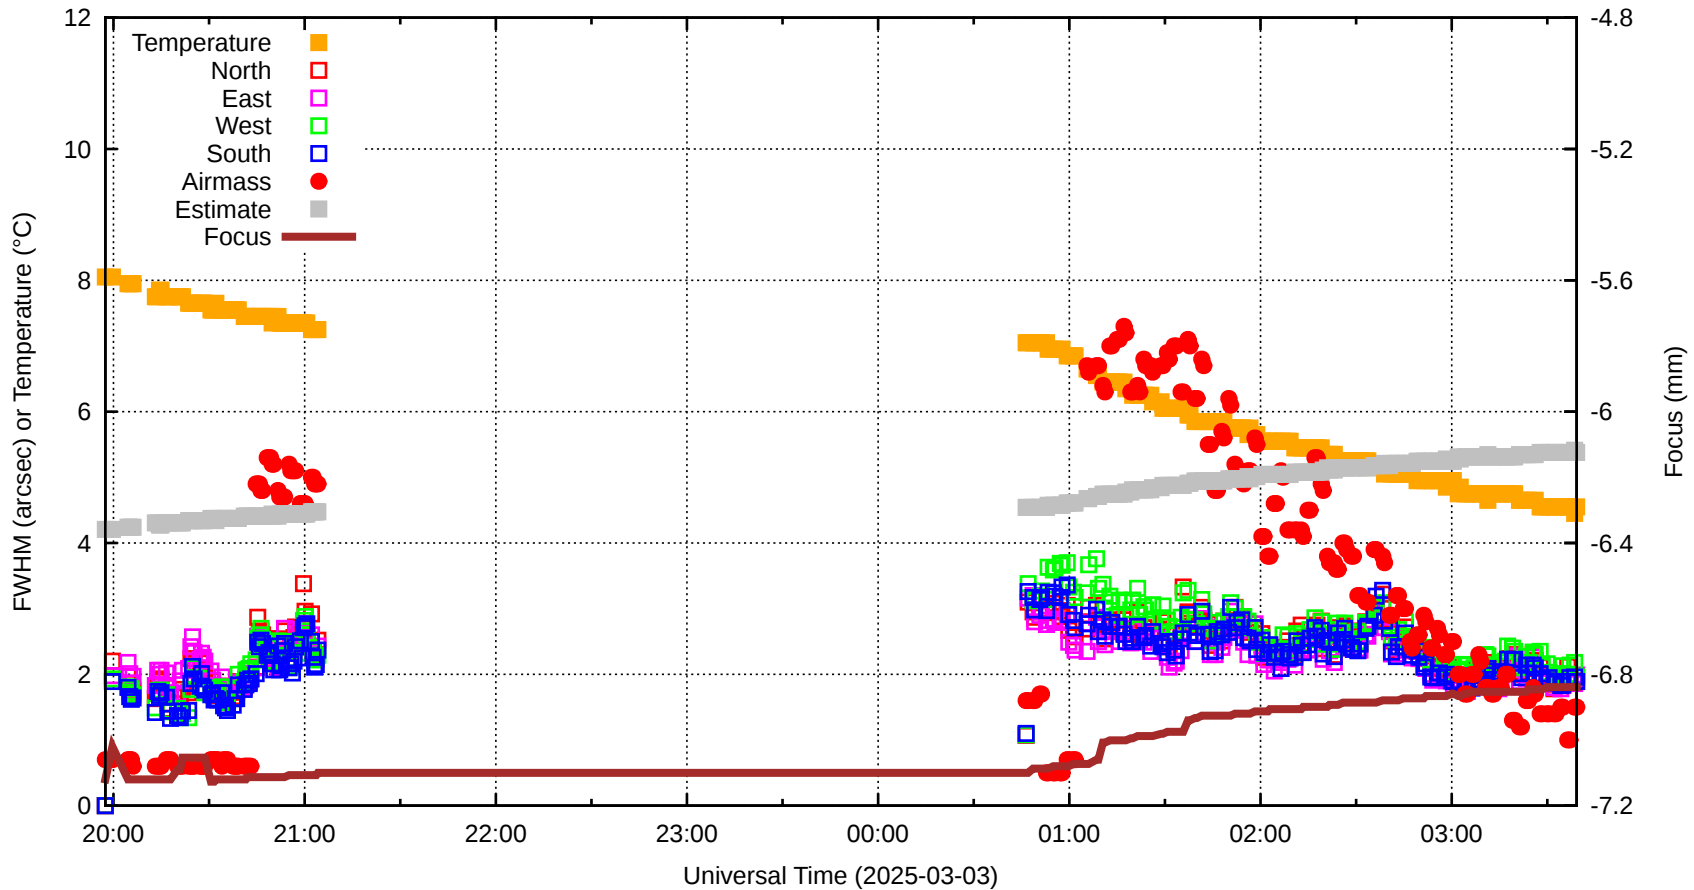

FFT (FWHM-FOCUS-TEMP) Monitoring

EST=-6.124 FOC=-6.839

0 0 0 0 0 0 0 0 0

0 0 0 0 0 0 0 0 0 0

0 0 0 0 0 0 0 0 0

0 0 0 0 0 0 0 0 0

0 0 0 0 0 0 0 0 0 0

0 0 0 0 0 0 0 0 0