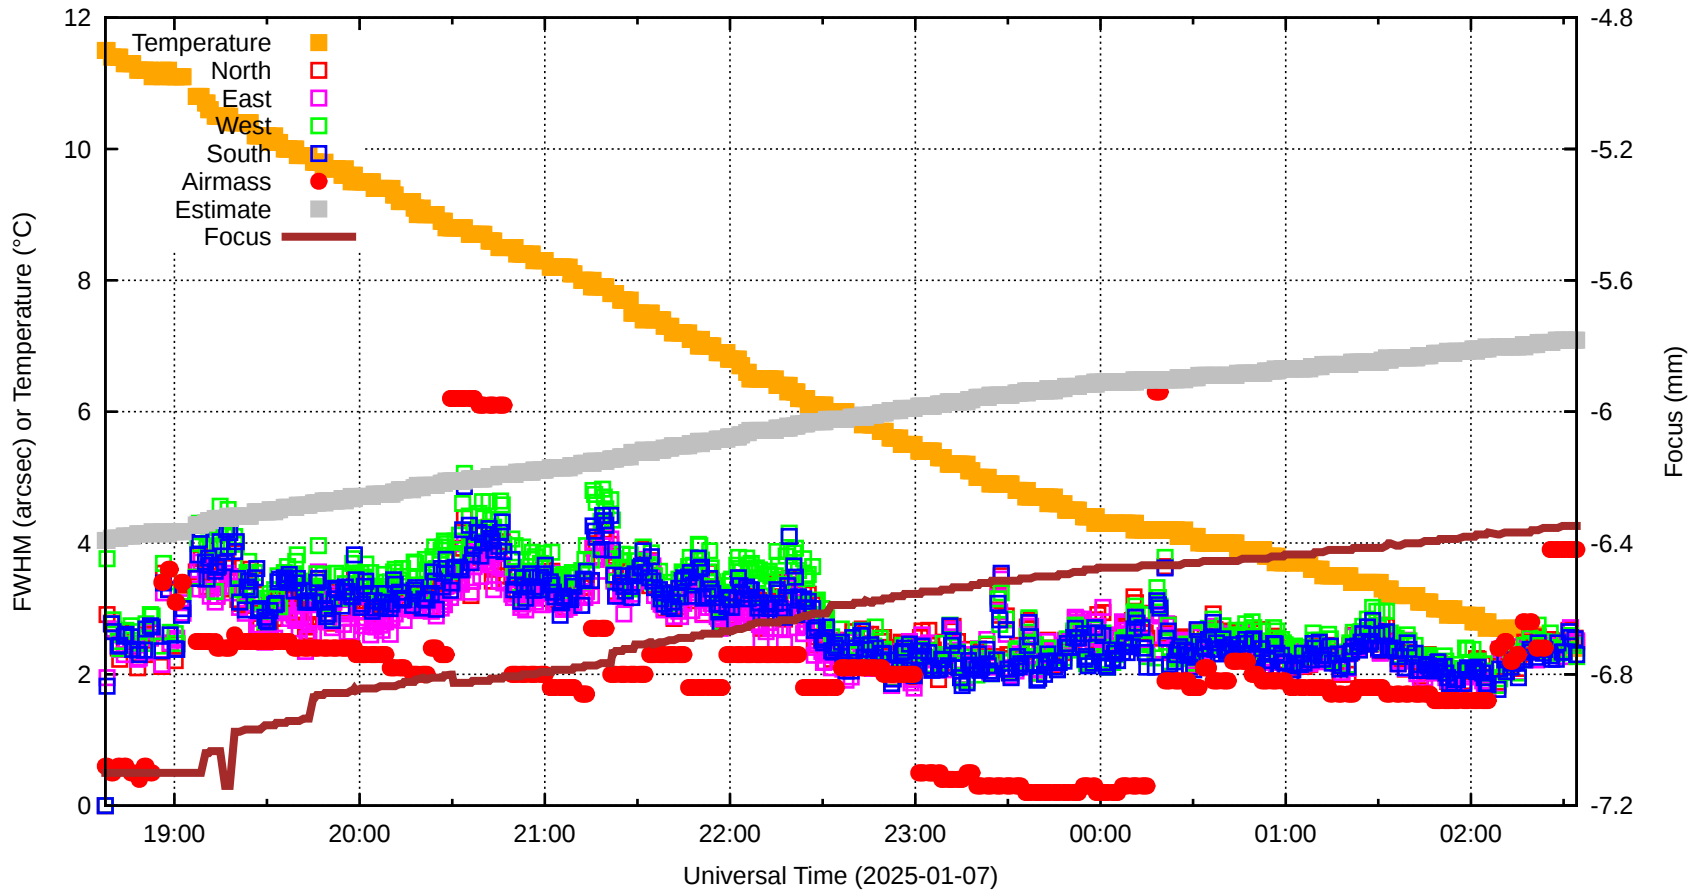

FFT (FWHM-FOCUS-TEMP) Monitoring

EST=-5.783 FOC=-6.348

sdN=0.0

fwN=0.00

sdE=0.0

20240107T223543.0001.fits

sdW=0.0

SecZ=1.44
Focus=-7.030
TiltEW=-440.4
TiltNS=-3.2